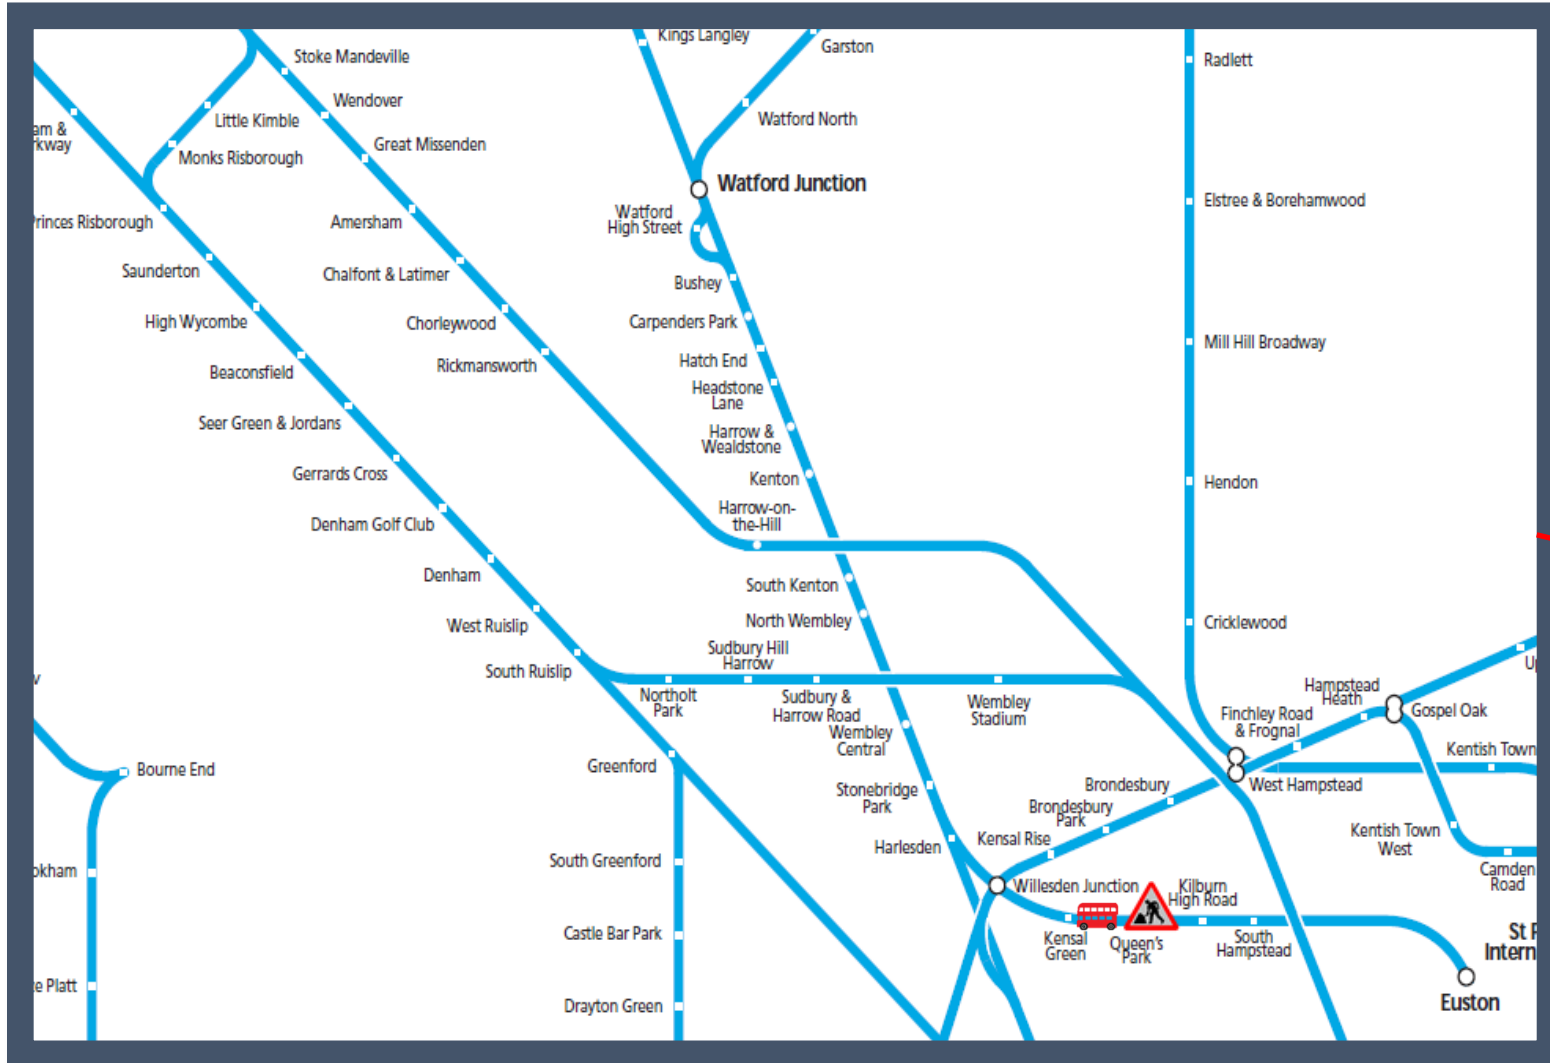

# No trains at Queen's Park

TOC affected: London Overground

Key:

Engineering Works

Bus Replacement Services