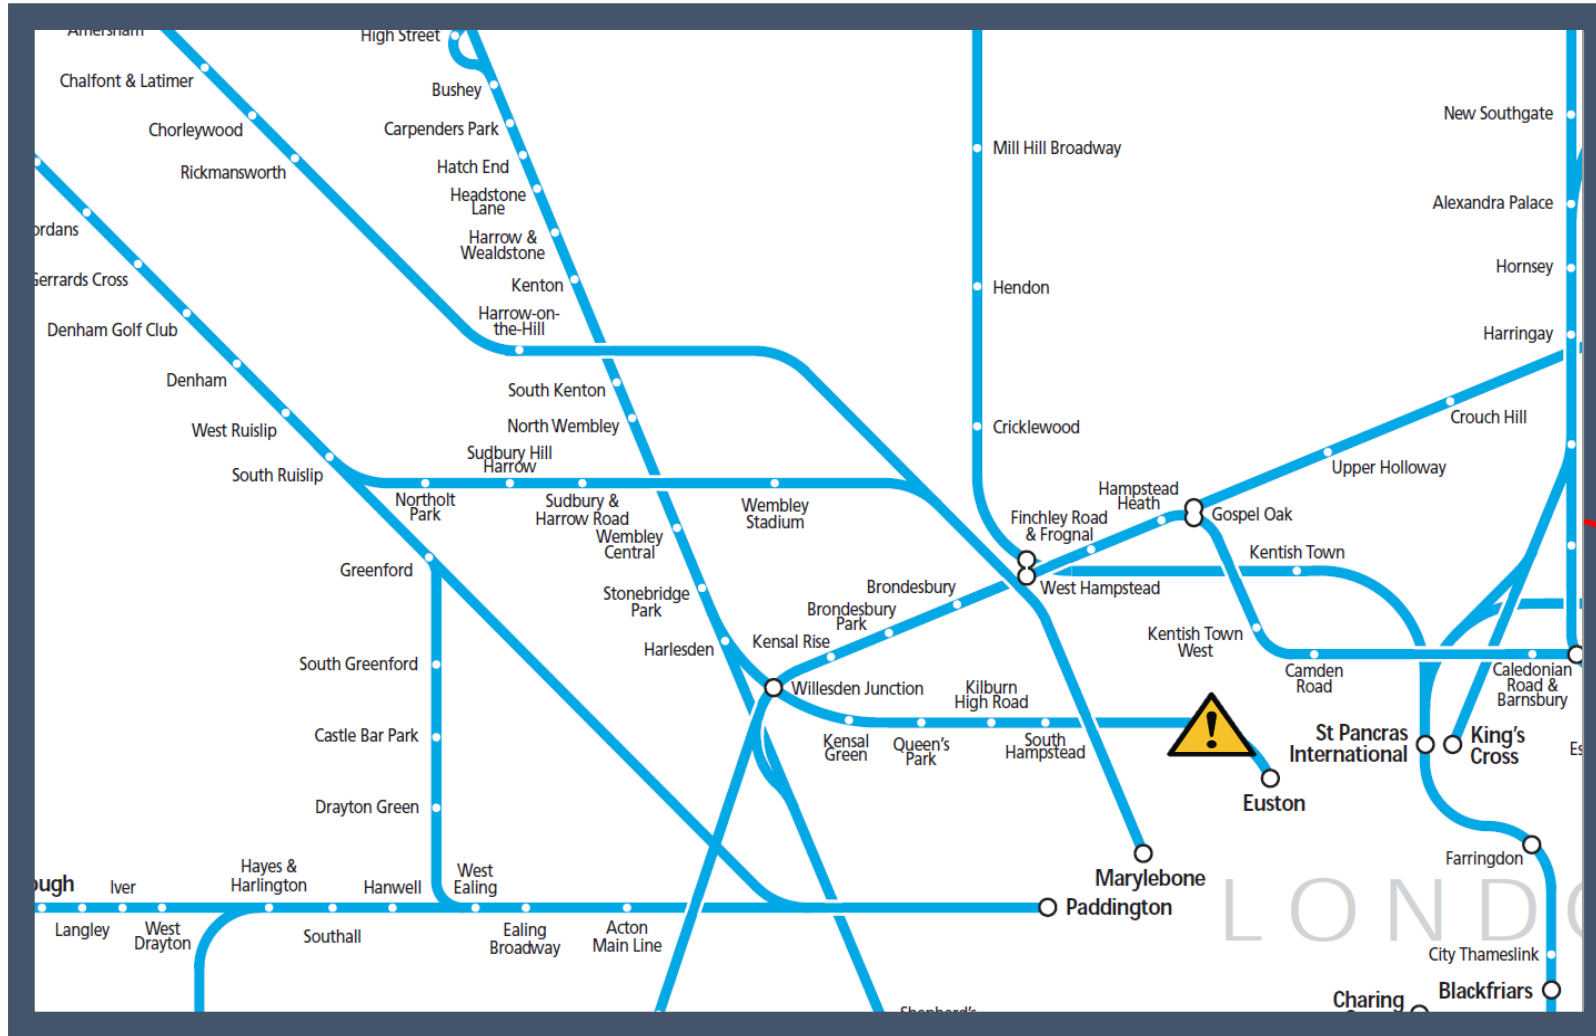

Heavy rain flooding the railway at London Euston

TOC affected: London Overground

Key:

Disruption