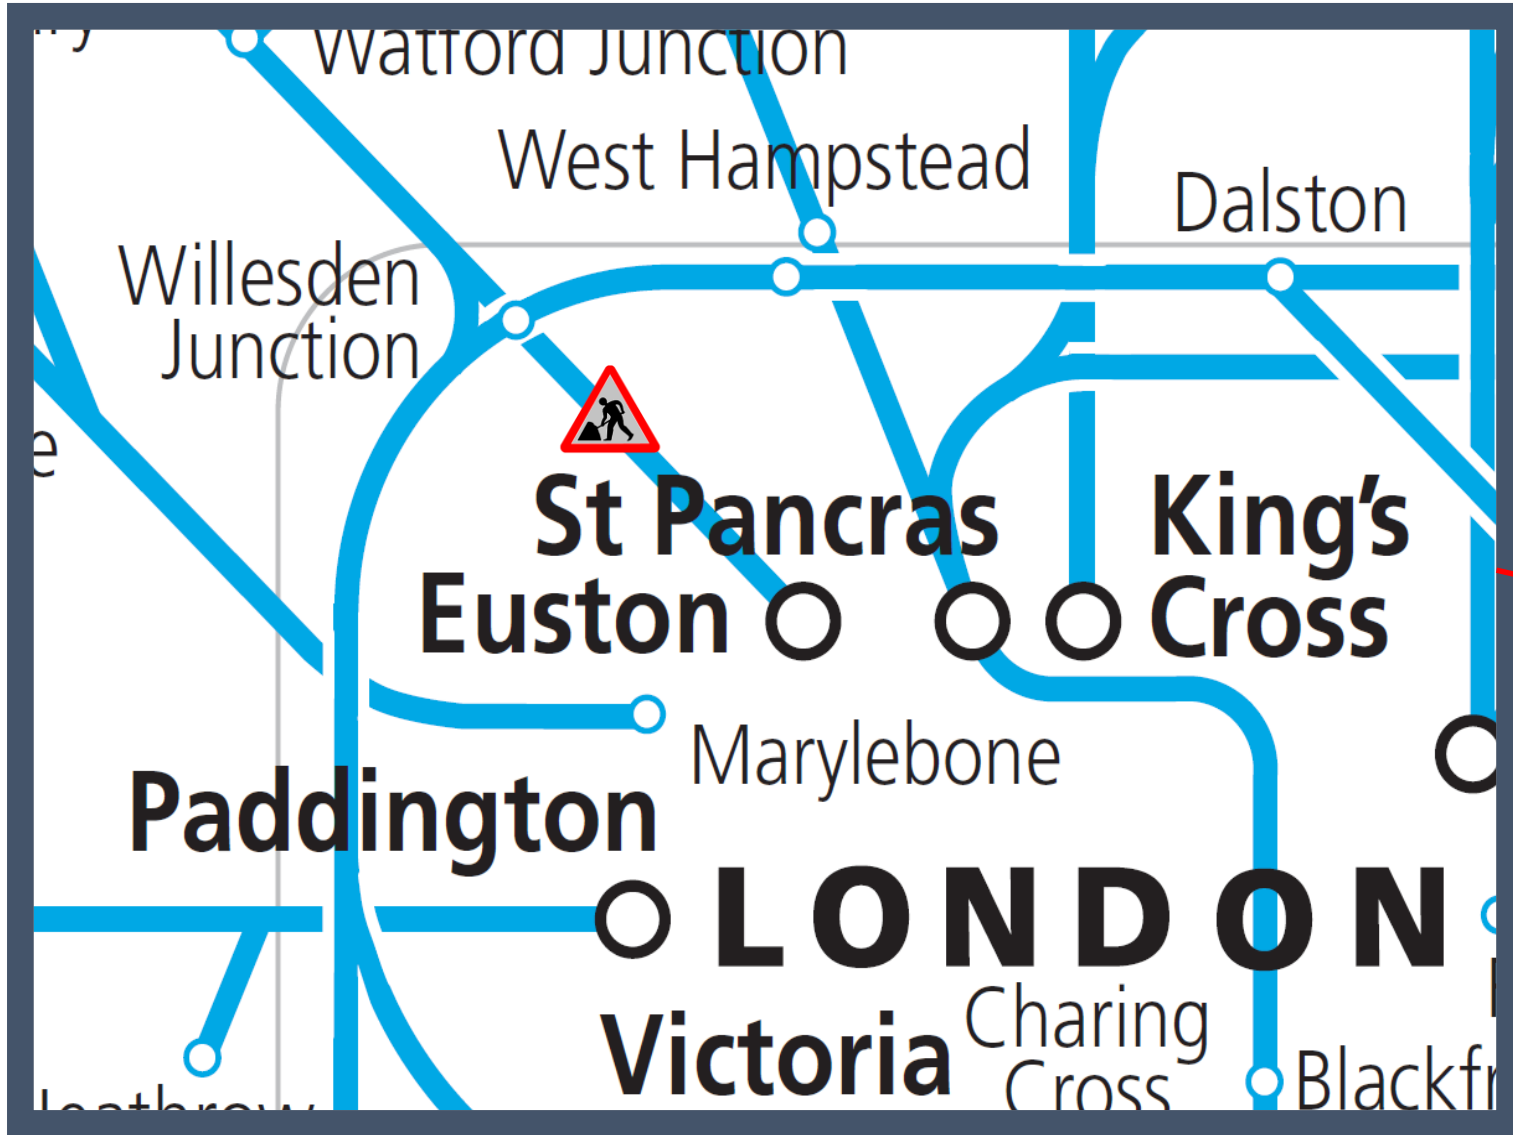

Amended service to / from London Euston

TOCs affected: Avanti West Coast, London Northwestern Railway

Key:

Engineering Works