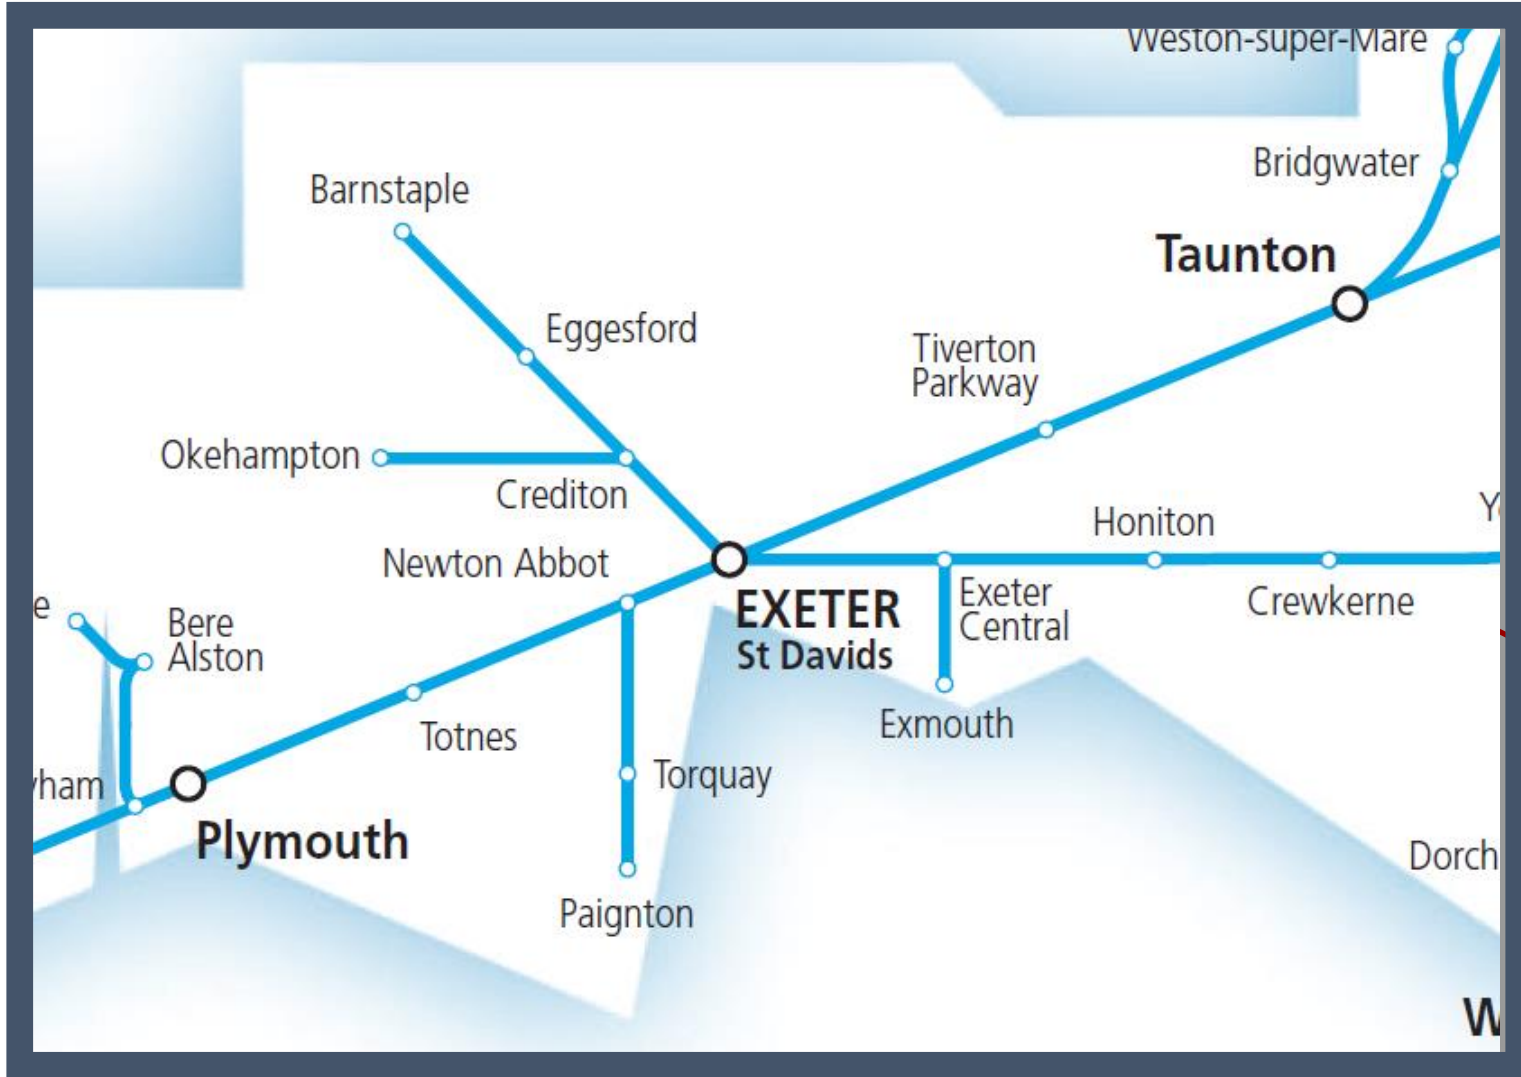

# Amended evening / morning trains in the Exeter St Davids area

TOC affected: Great Western Railway

Key:

Engineering Works

Bus Replacement Services