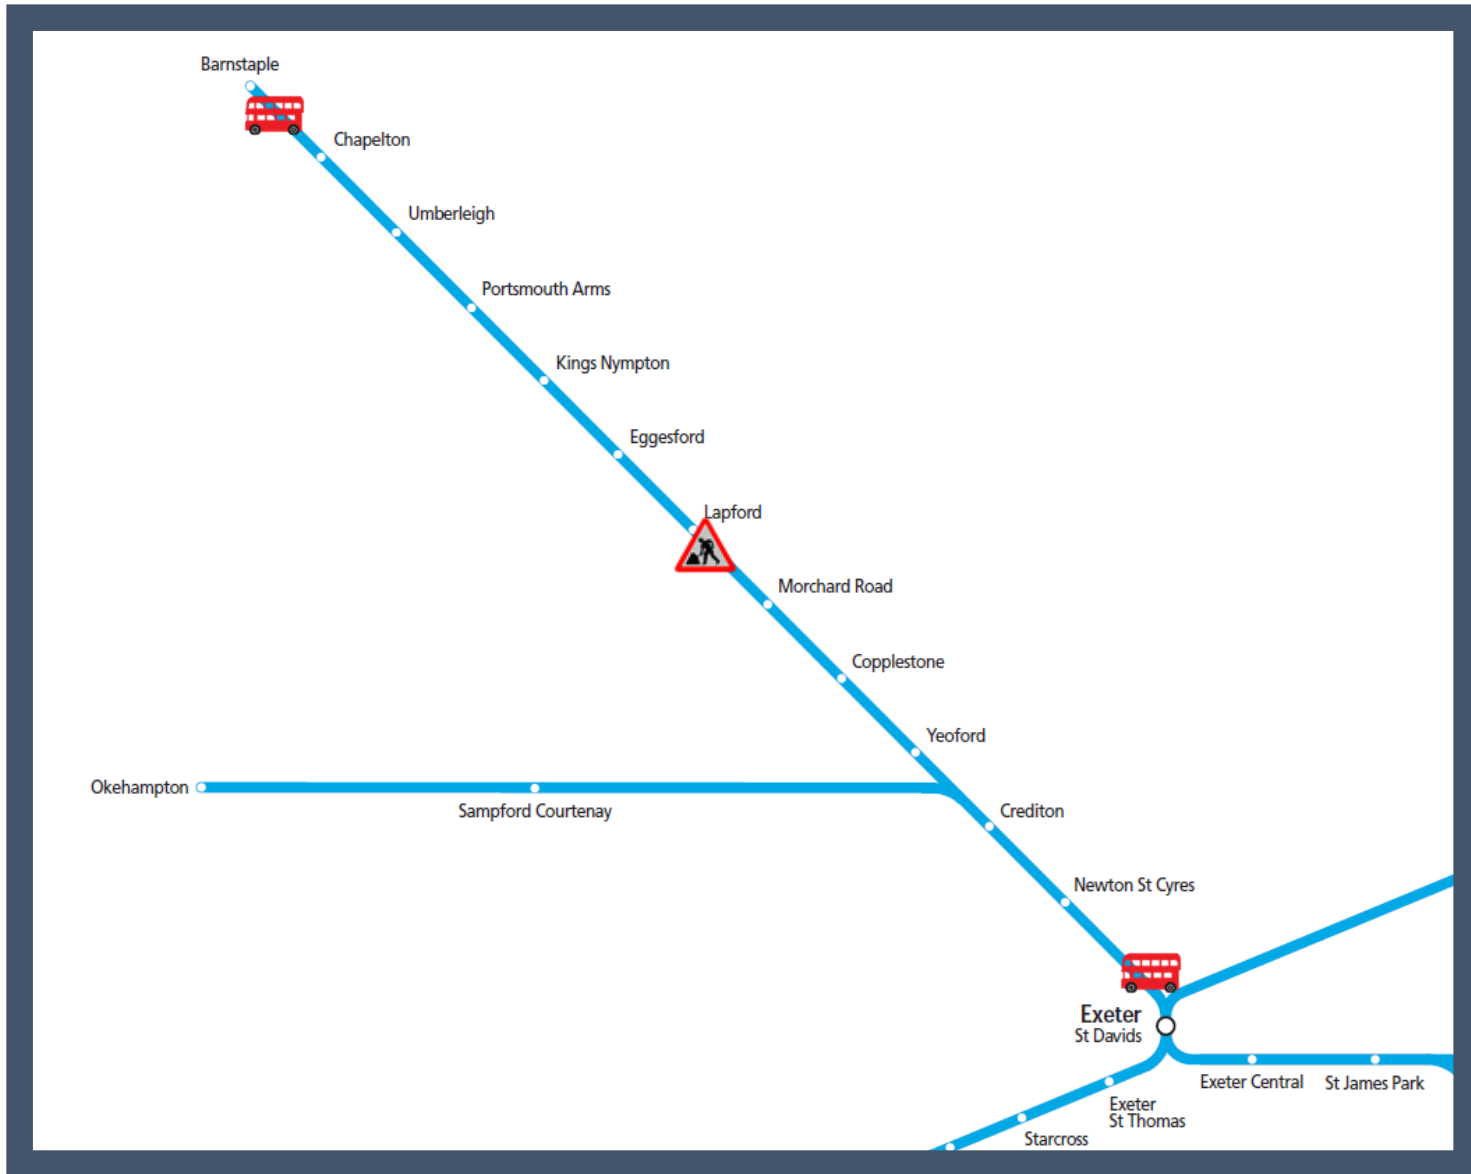

# Buses replace trains between Exeter St Davids and Barnstaple

TOC affected: Great Western Railway

Key:

-  Engineering Works
-  Bus Replacement Services