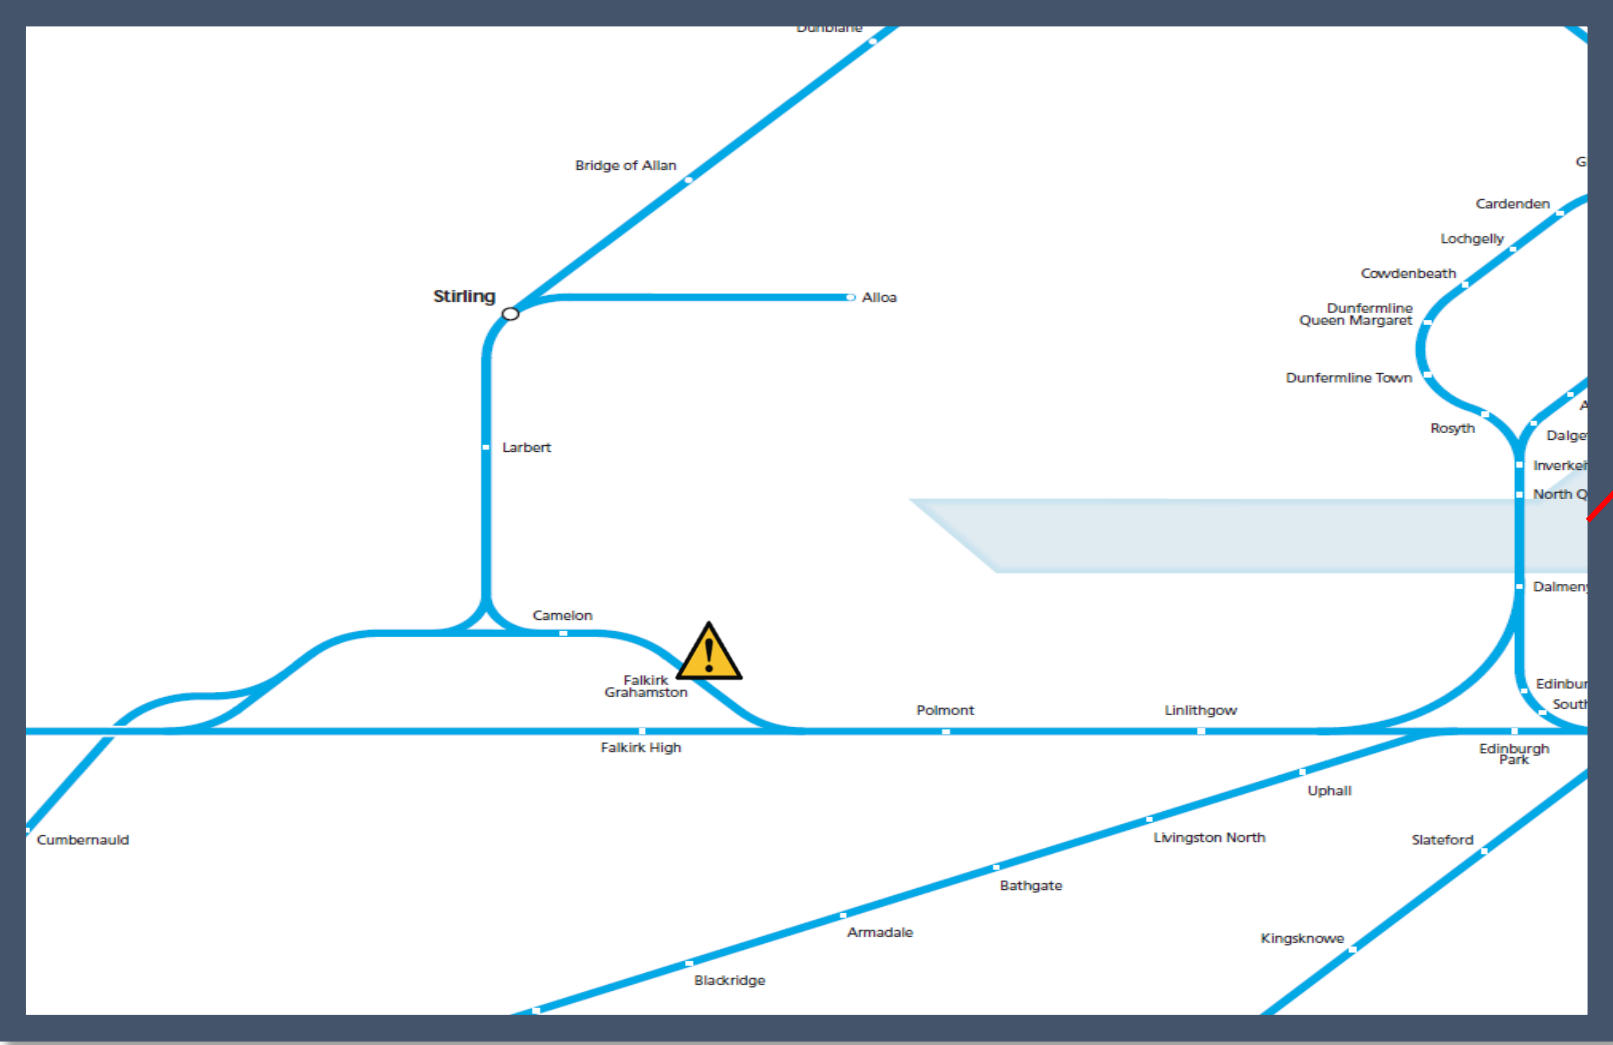

A passenger causing a disturbance on a train at Falkirk Grahamston

TOCs affected: LNER, ScotRail

Key:

	Disruption
--	------------