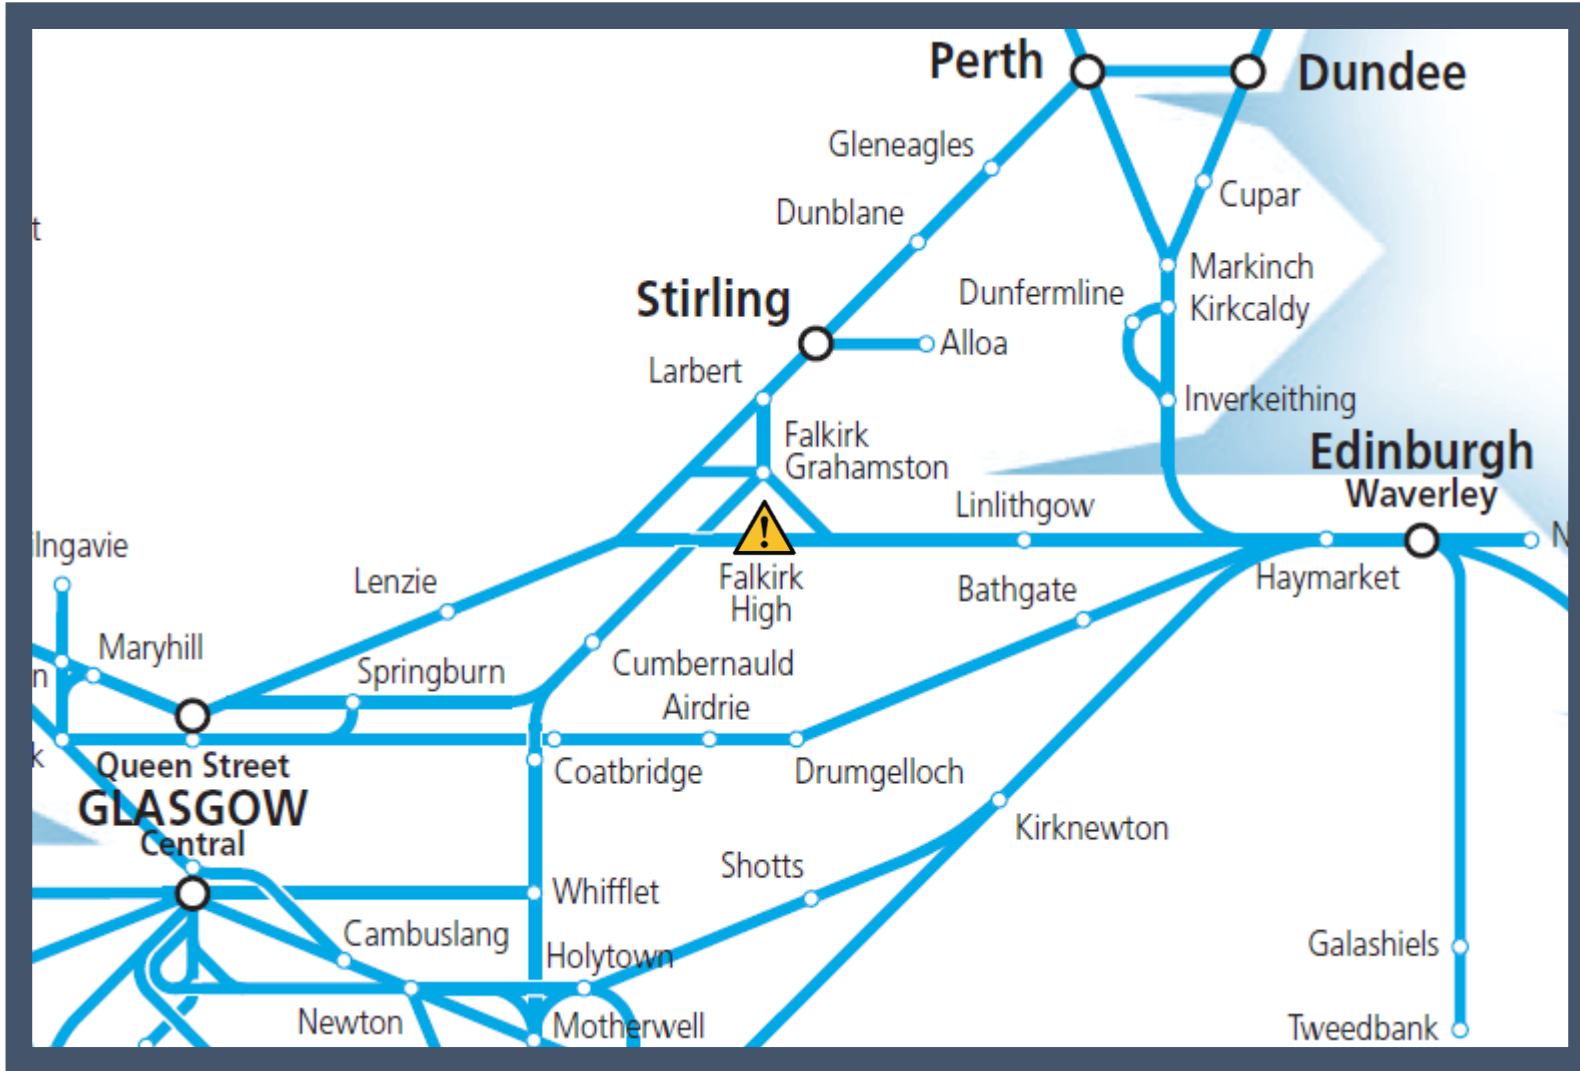

The police are dealing with an incident near the railway in the Falkirk High area

TOC affected: ScotRail

Key:

Disruption