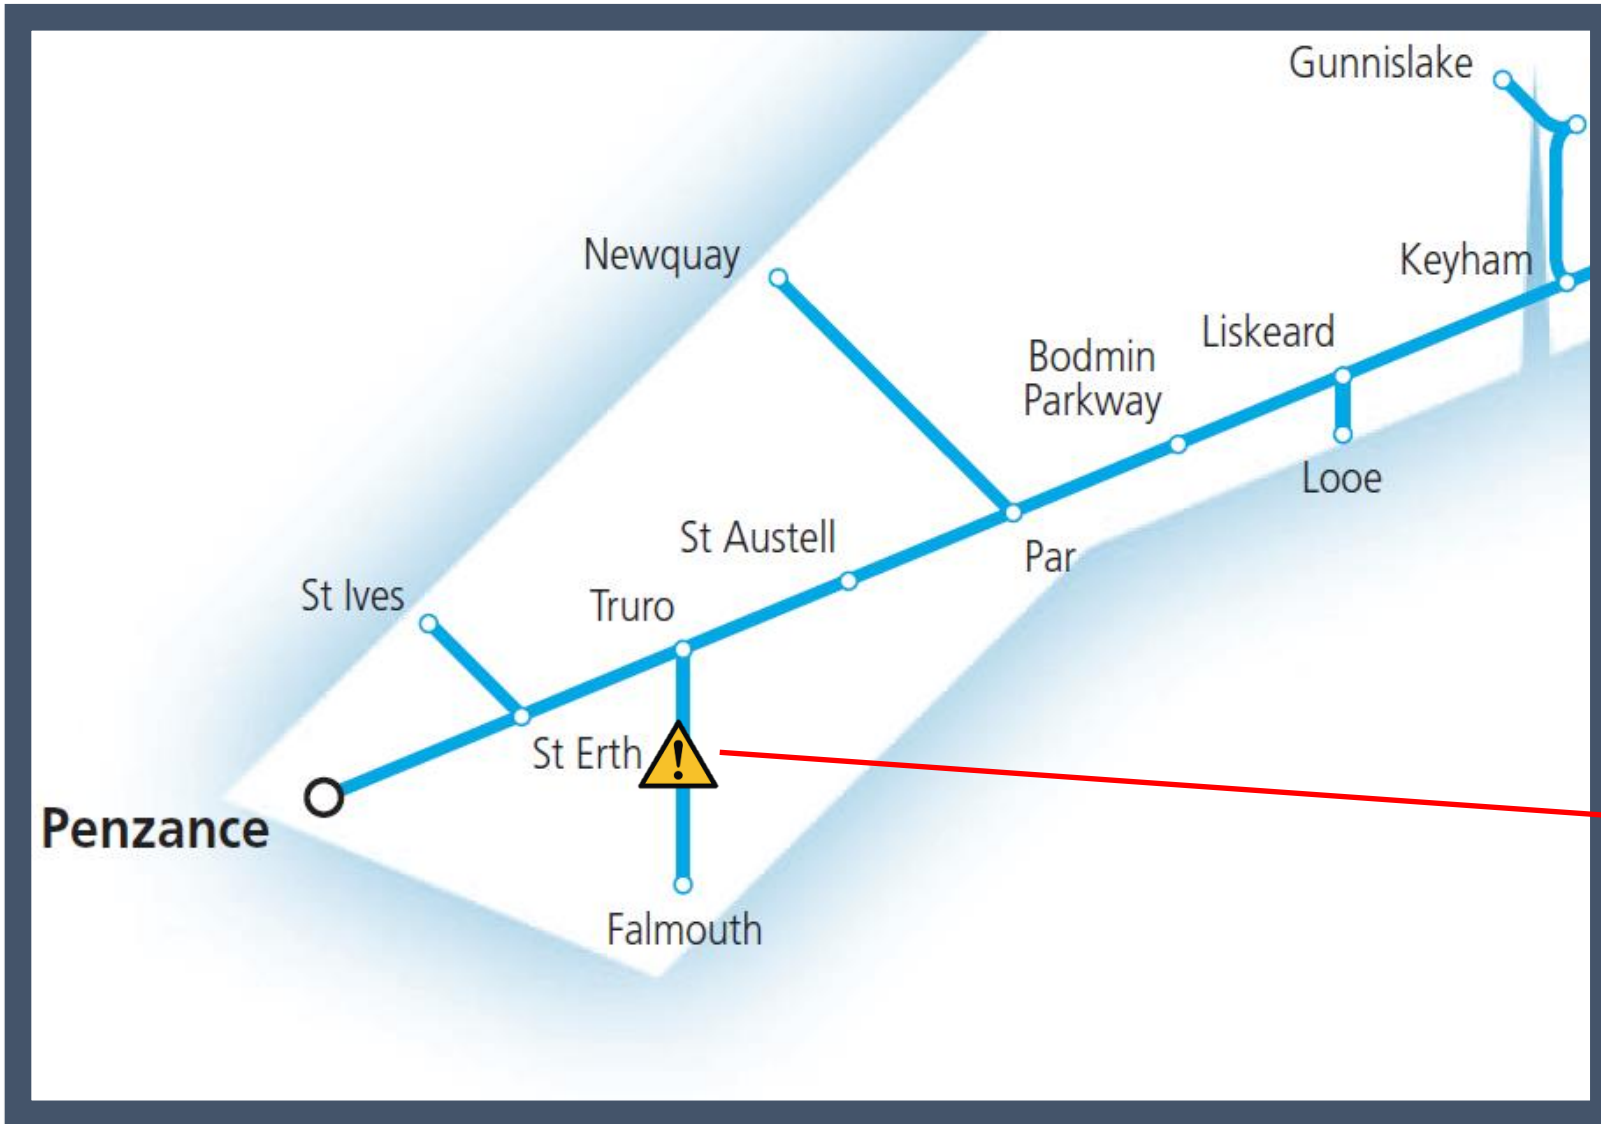

# A shortage of train crew between Truro and Falmouth Docks TOC affected: GWR

Key:

	Disruption
---	------------