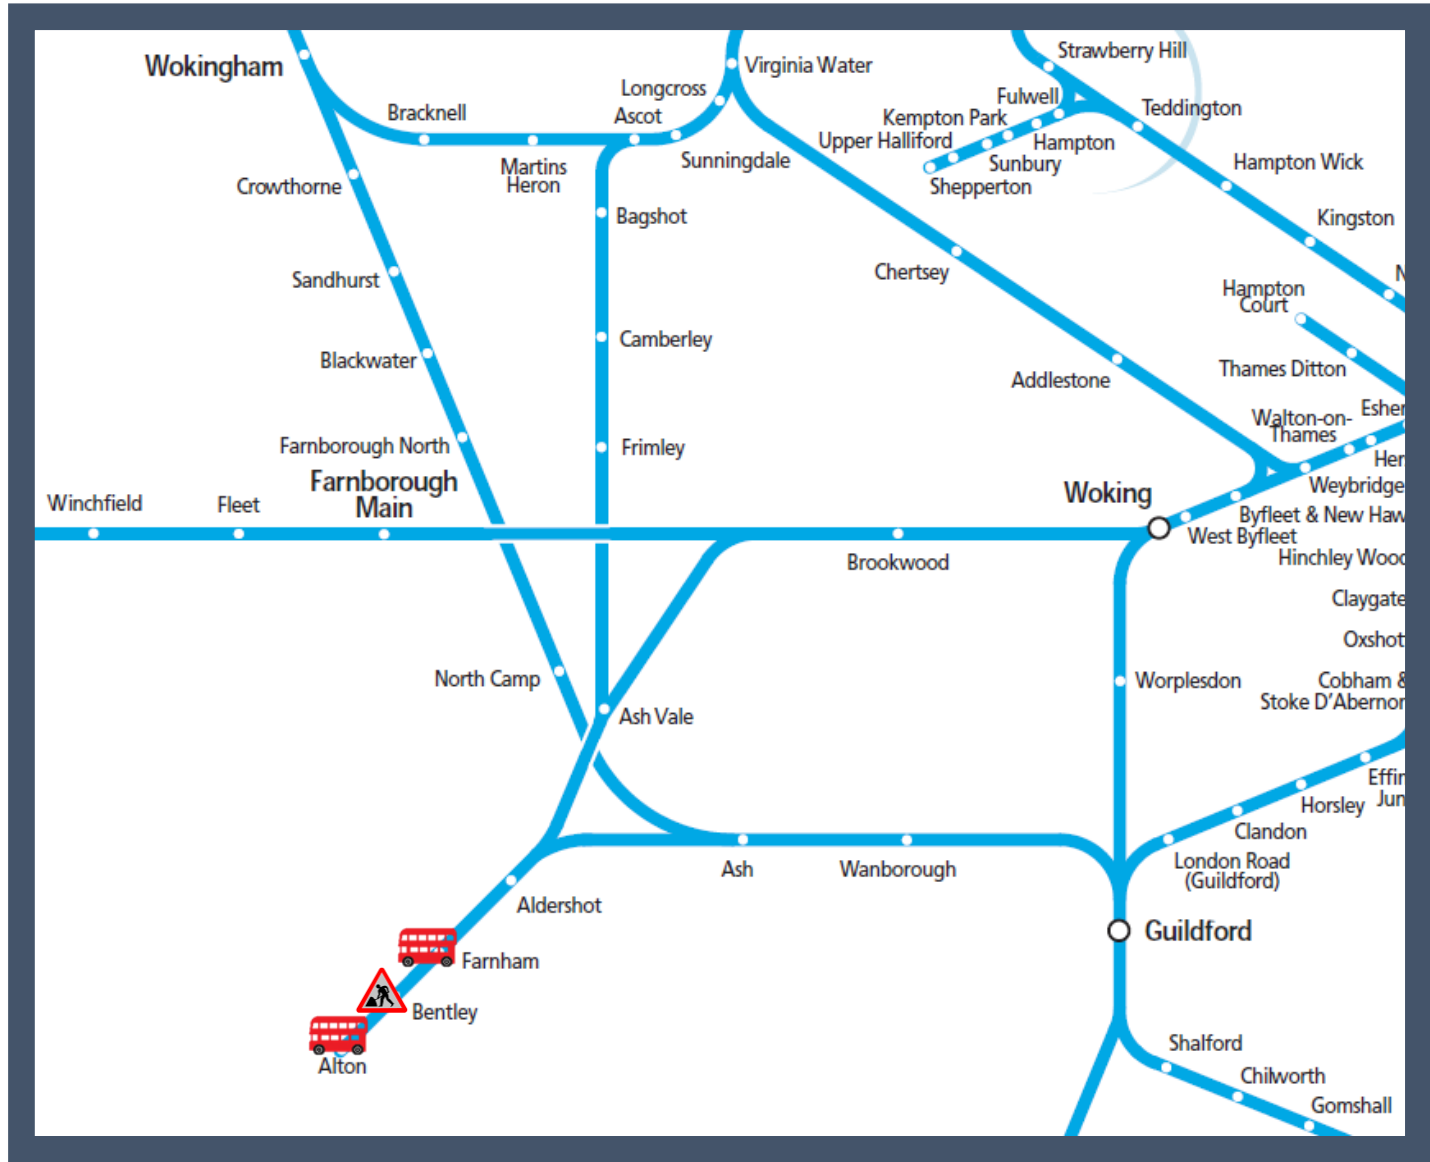

# Buses replace trains between Farnham and Alton

TOC affected: South Western Railway

Key:

	Engineering Works
	Bus Replacement Services