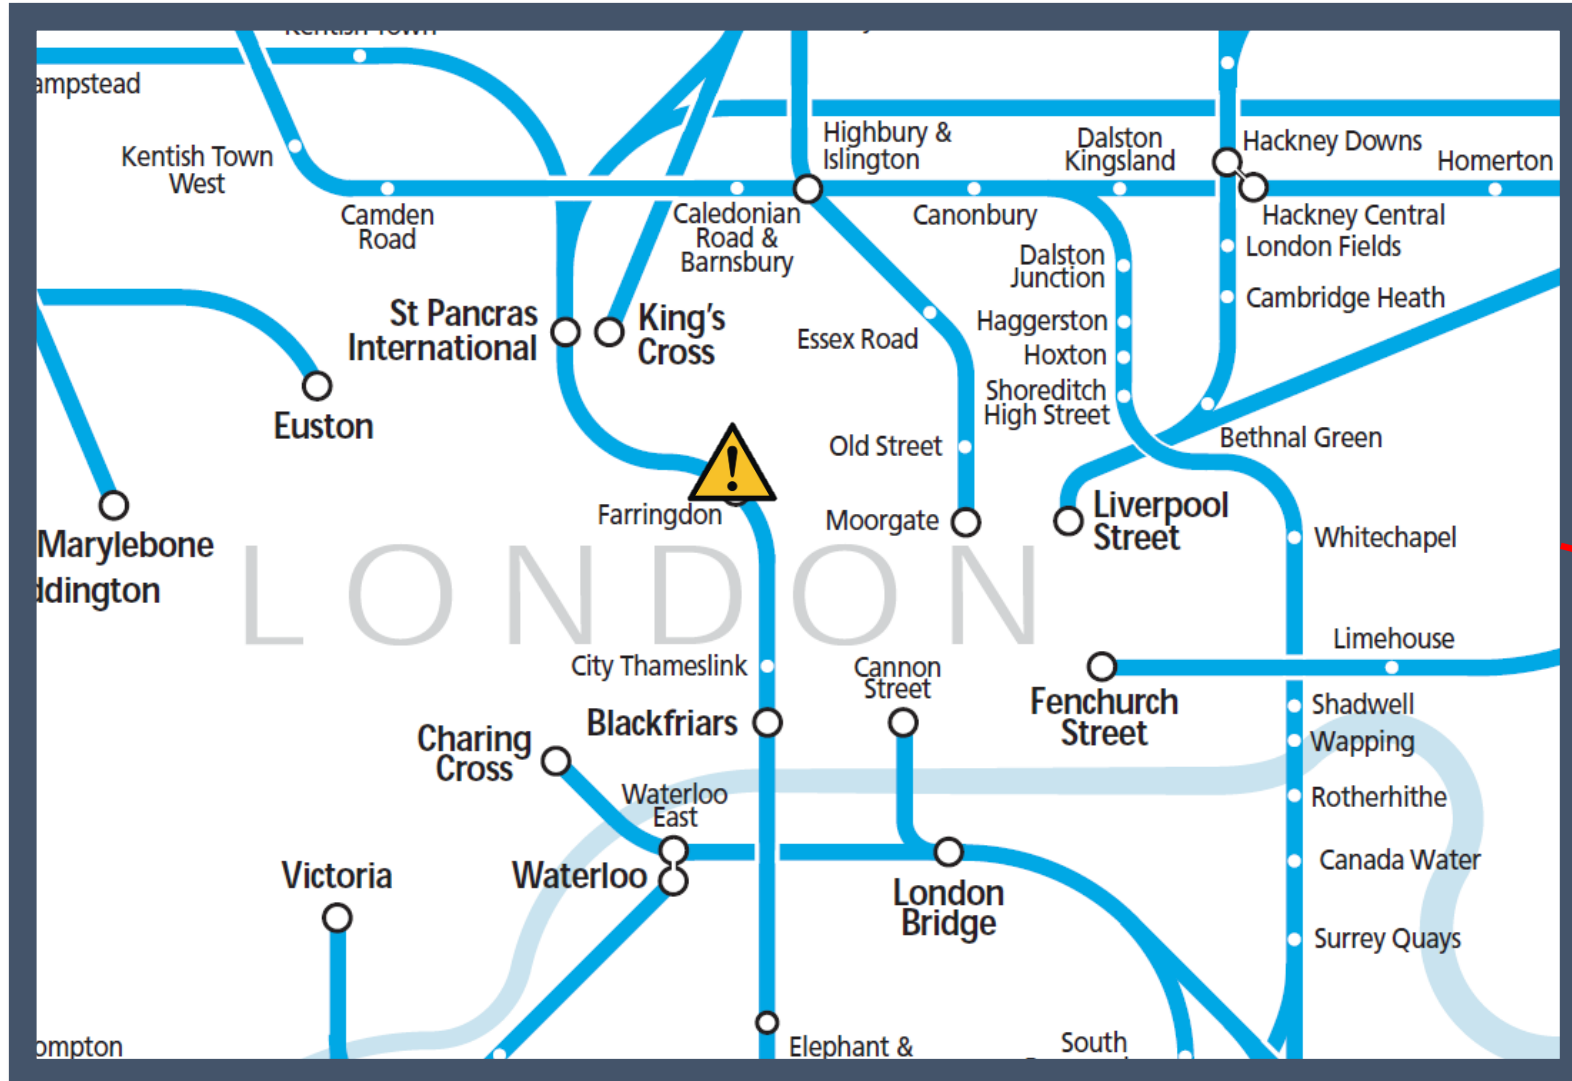

Failure of electricity supply at Farringdon

TOC affected: Thameslink

Key:	
	Disruption
	Bus Replacement Service