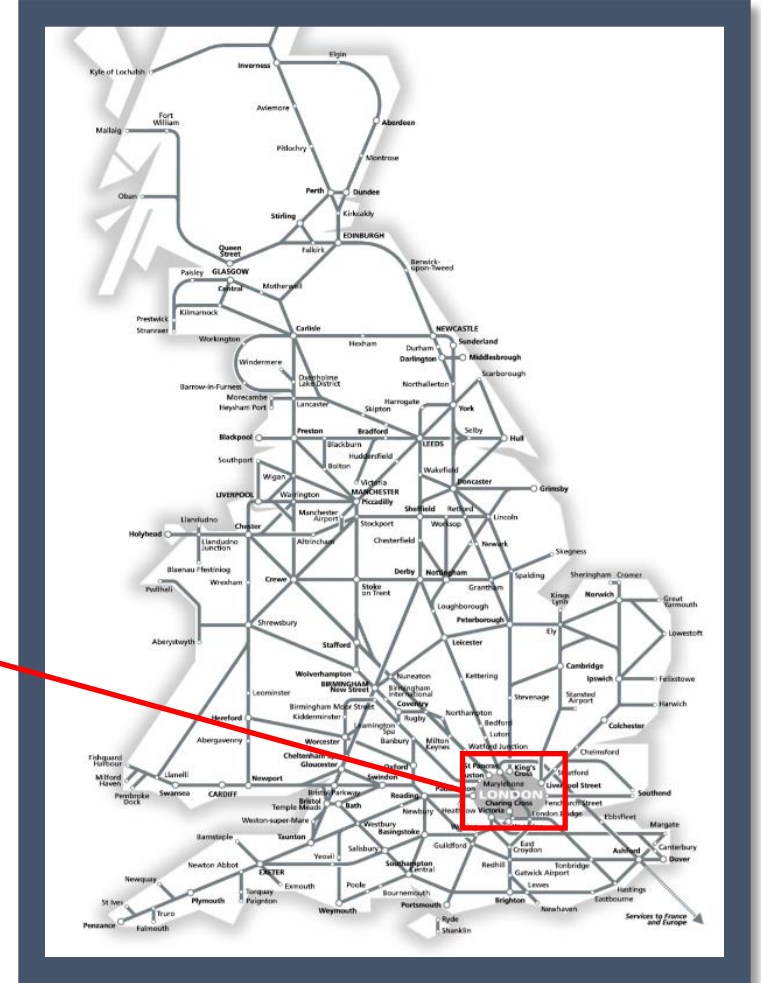

A failure of electricity supply earlier today at Farringdon

TOC affected: Thameslink

Key:

Disruption