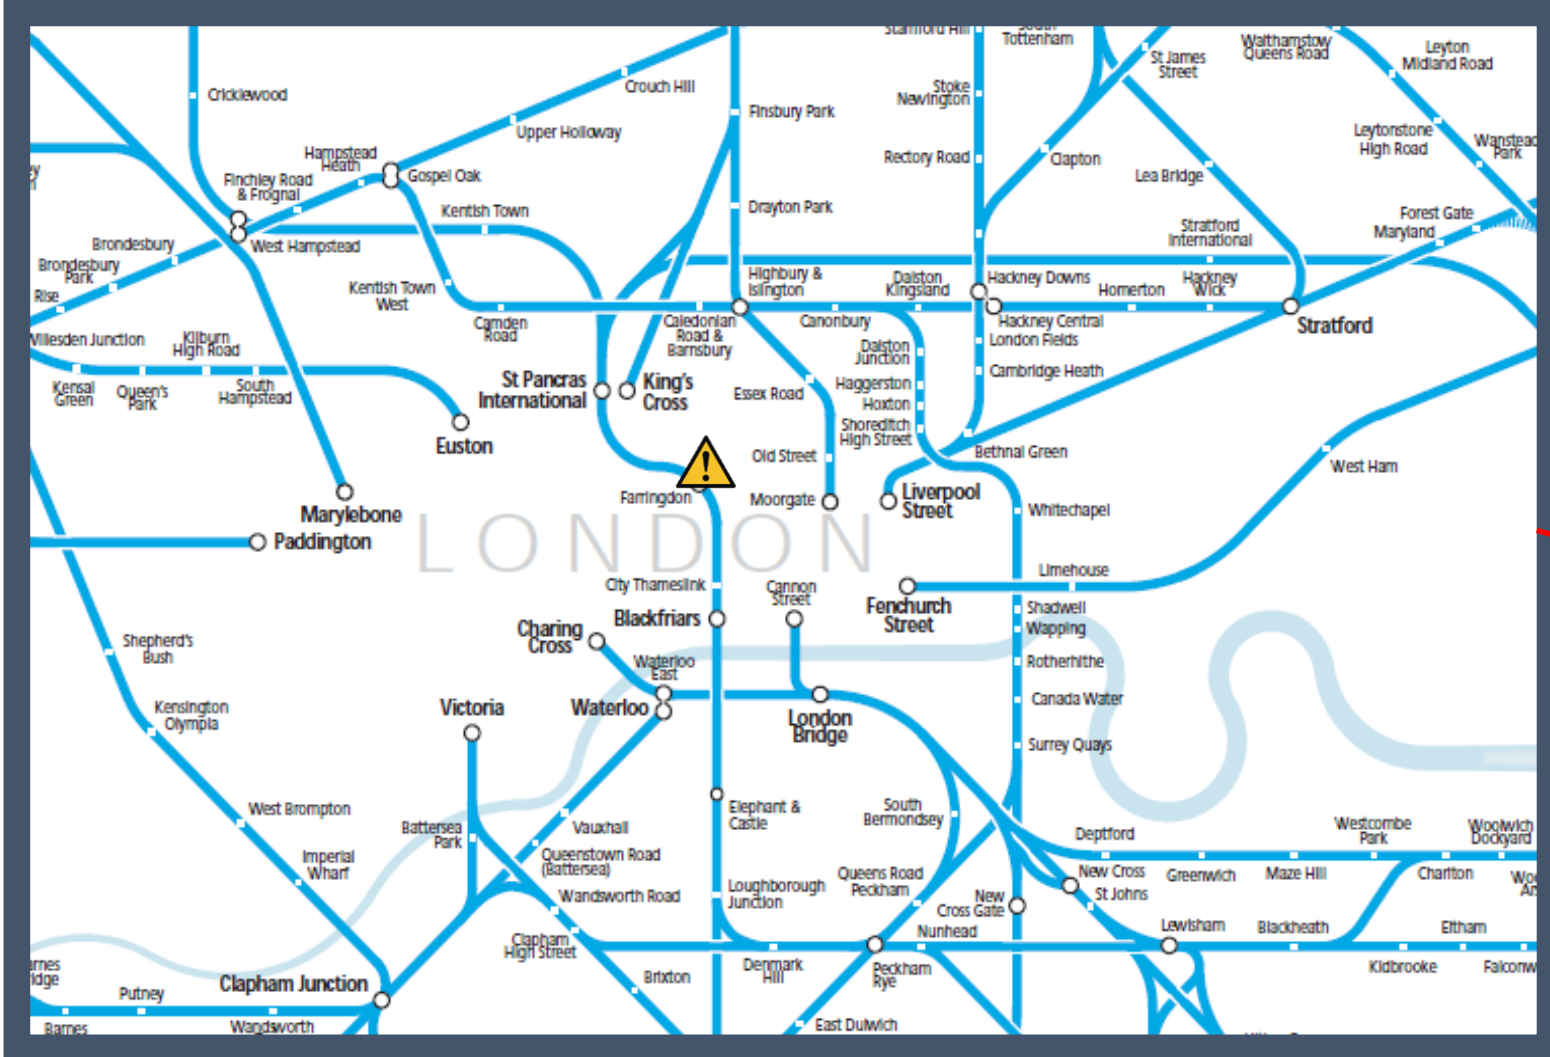

A failure of electricity supply earlier today at Farringdon

TOC affected: Thameslink

Key:

Disruption