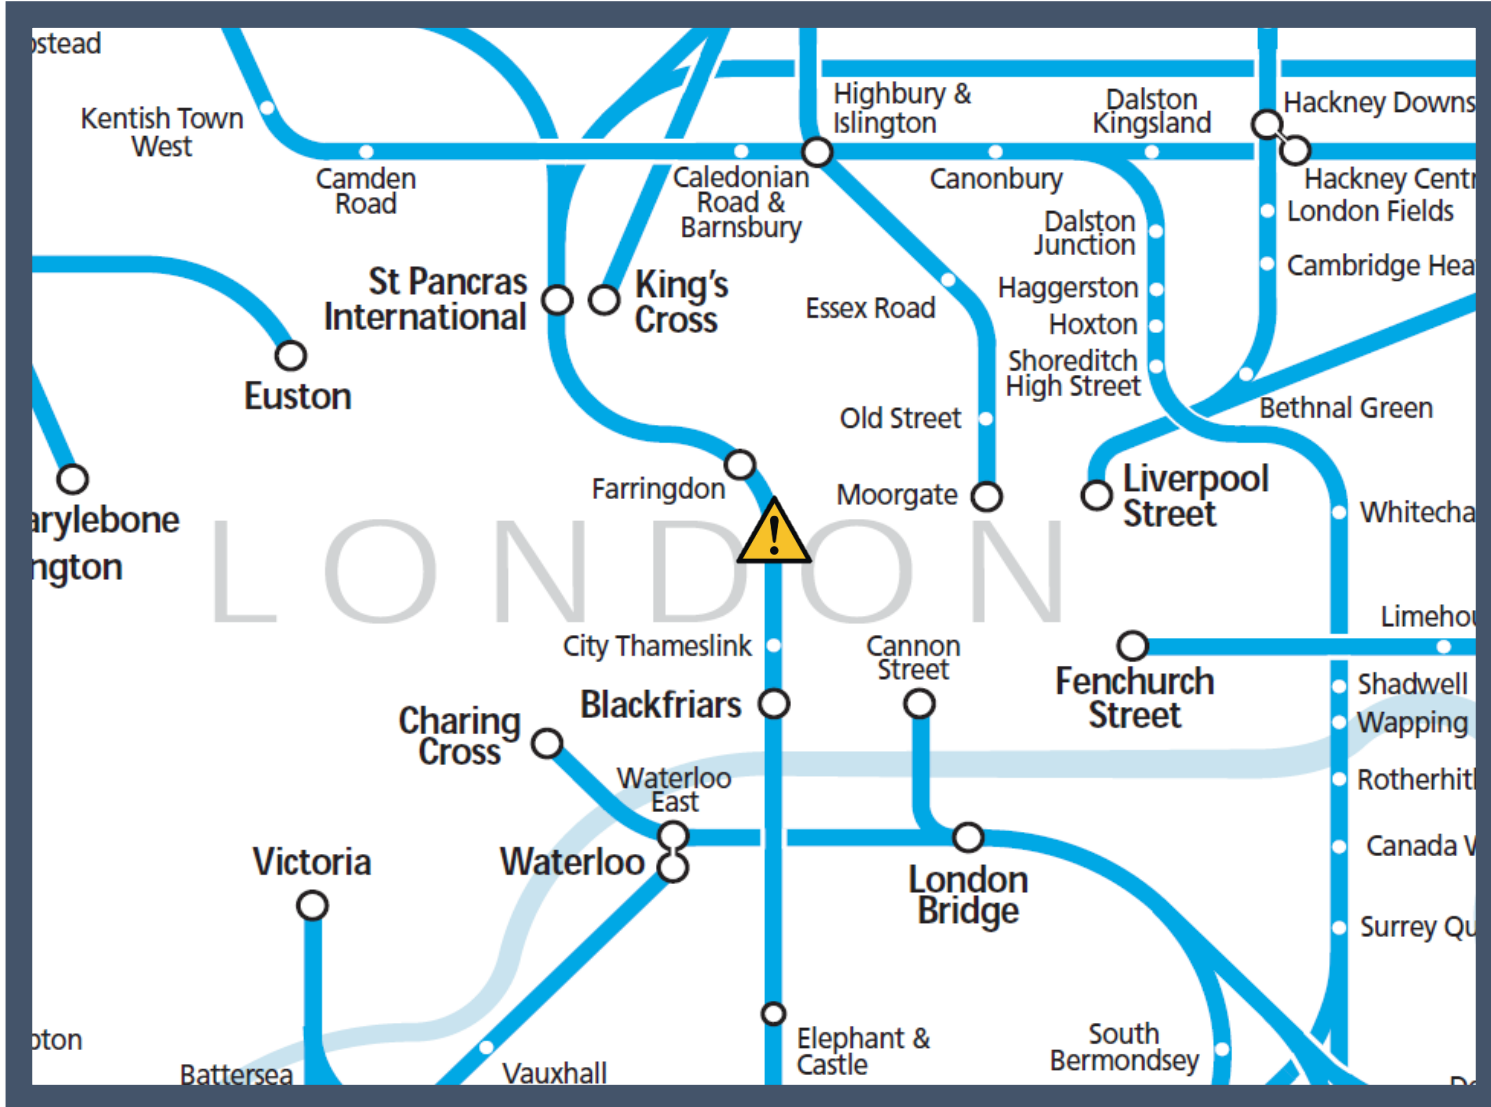

A fault with the signalling system between London St Pancras International and London Blackfriars  
TOC affected: Thameslink

Key:

Disruption