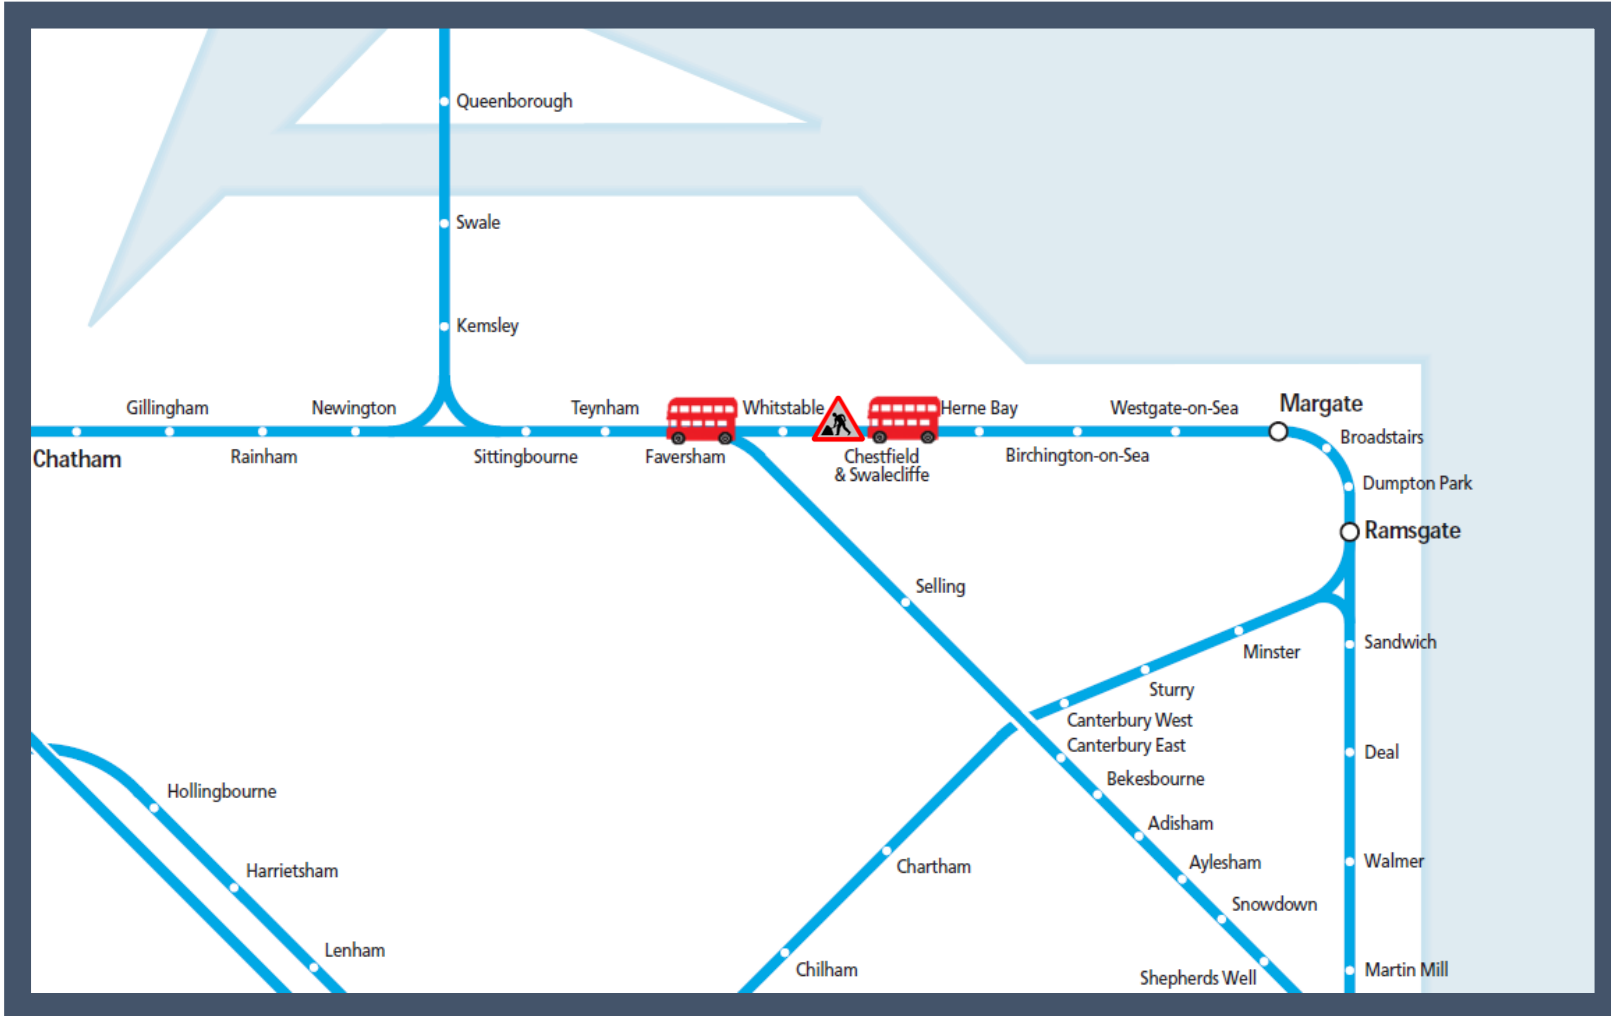

Buses replace trains between Faversham and Herne Bay

TOC affected: Southeastern

Key:

	Engineering Works
	Bus Replacement Services