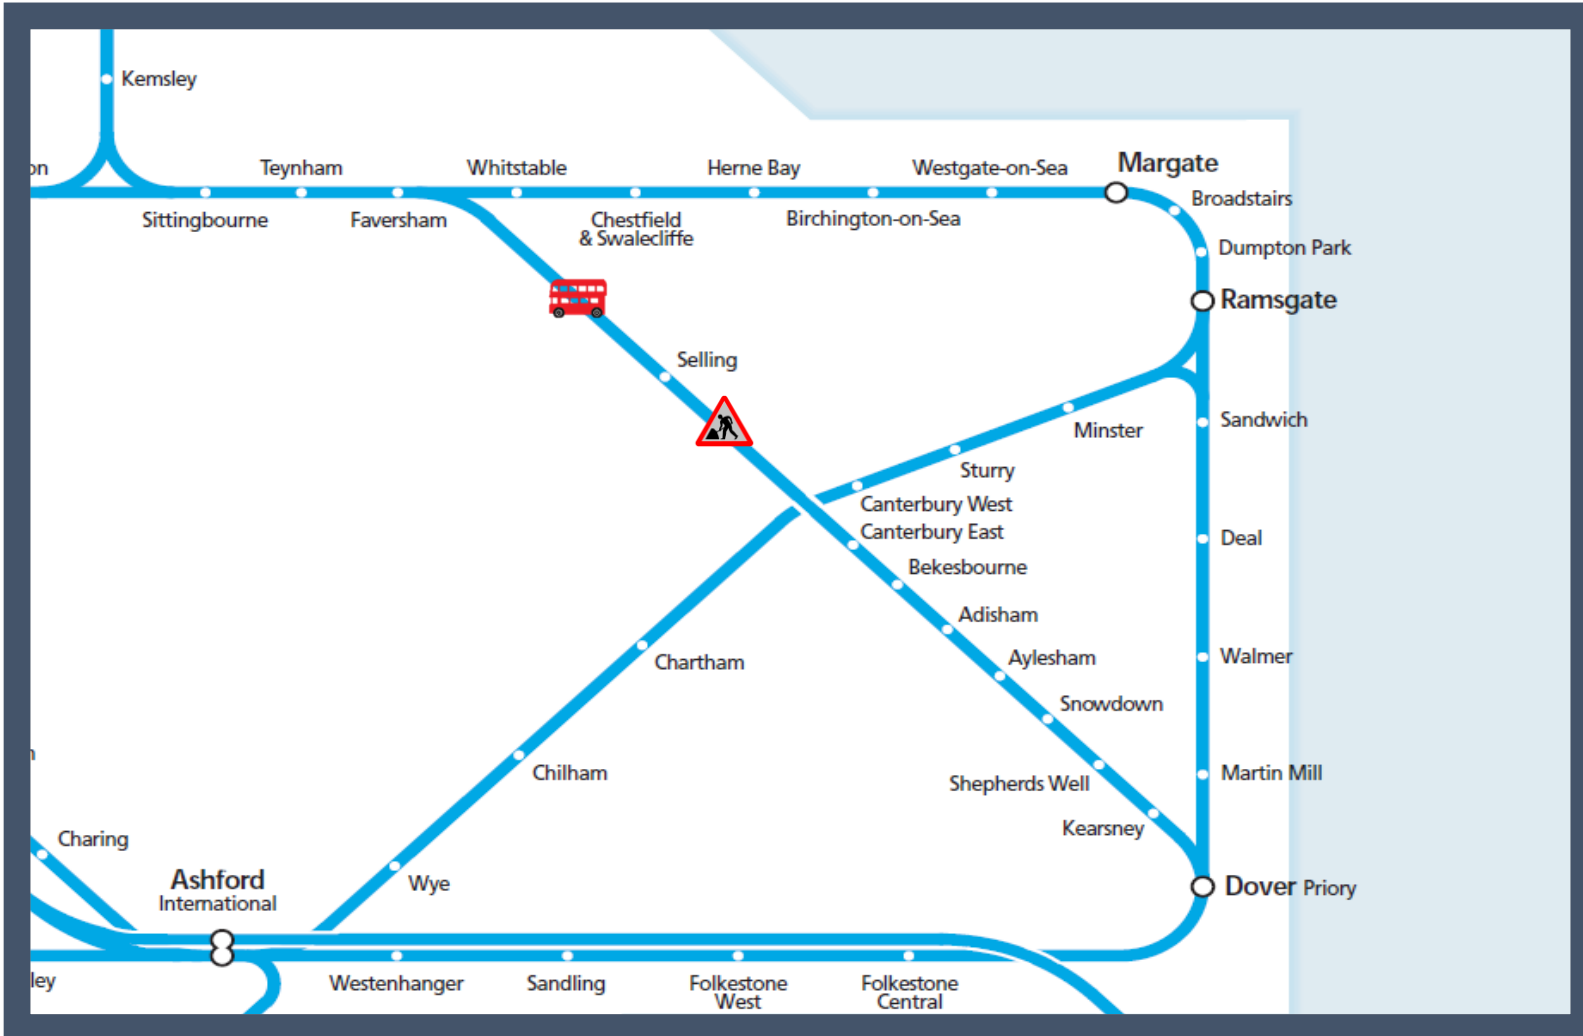

Buses replace trains between Faversham and Canterbury East / Dover Priority

TOC affected: Southeastern

Key:

Engineering Works

Bus Replacement Services