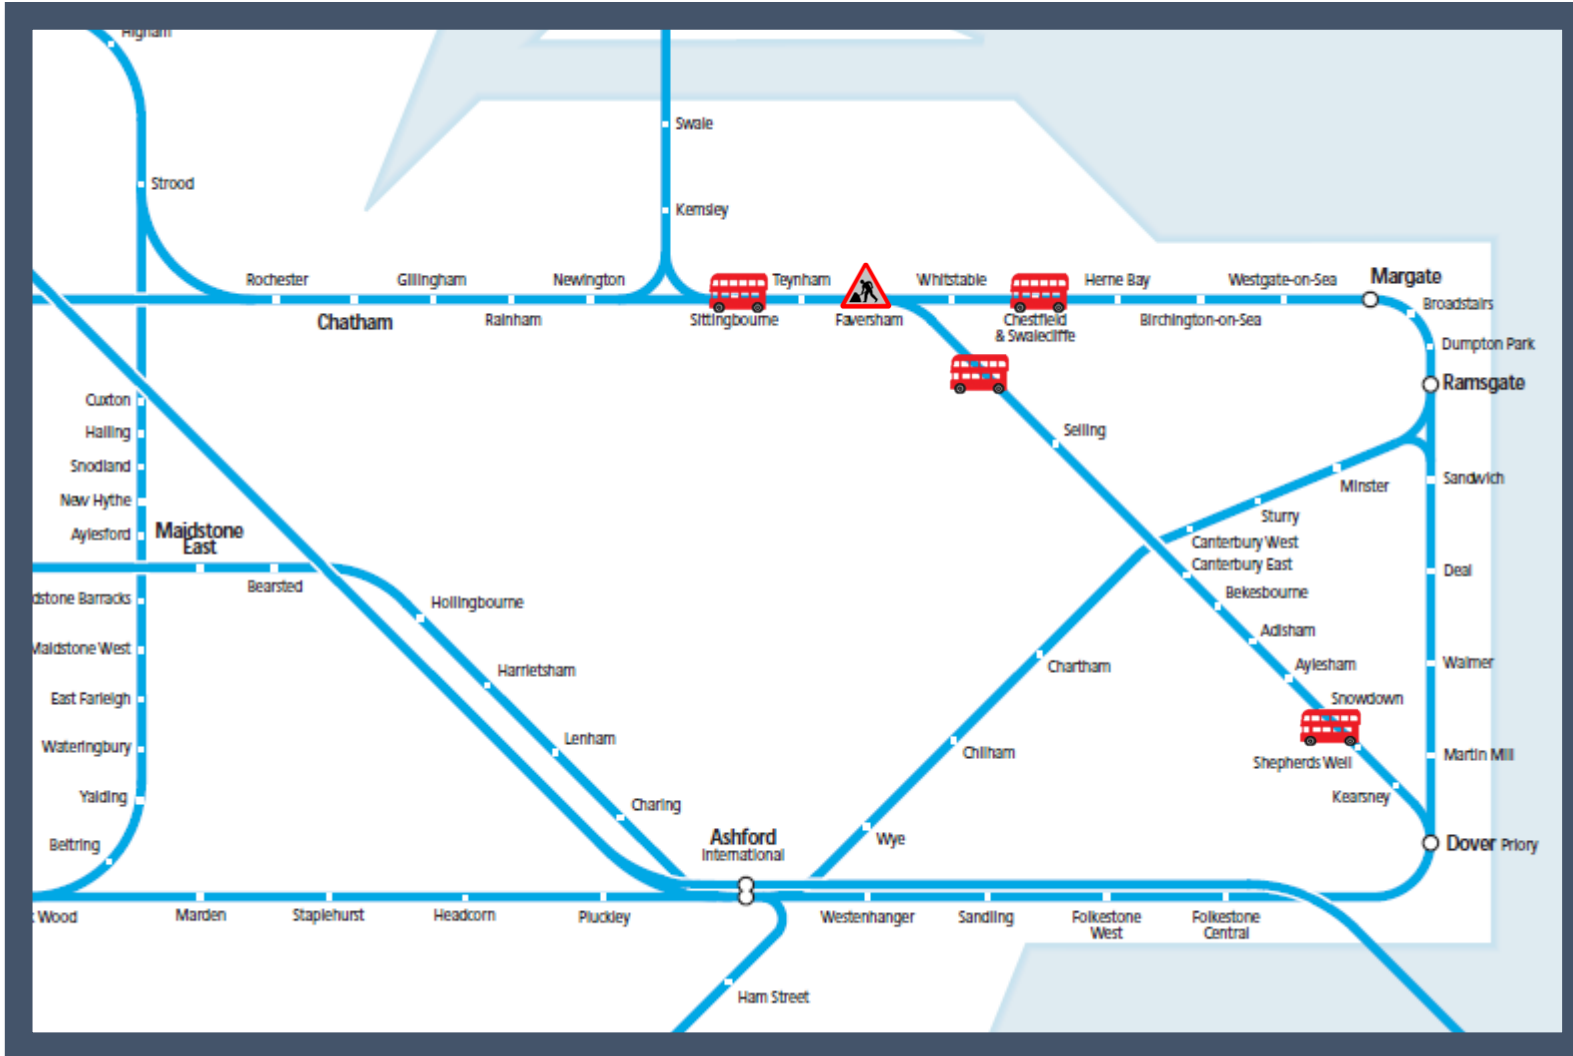

# Engineering work is taking place between Sittingbourne and Faversham

TOC affected: Southeastern

Key:

Engineering Works

Bus Replacement Services