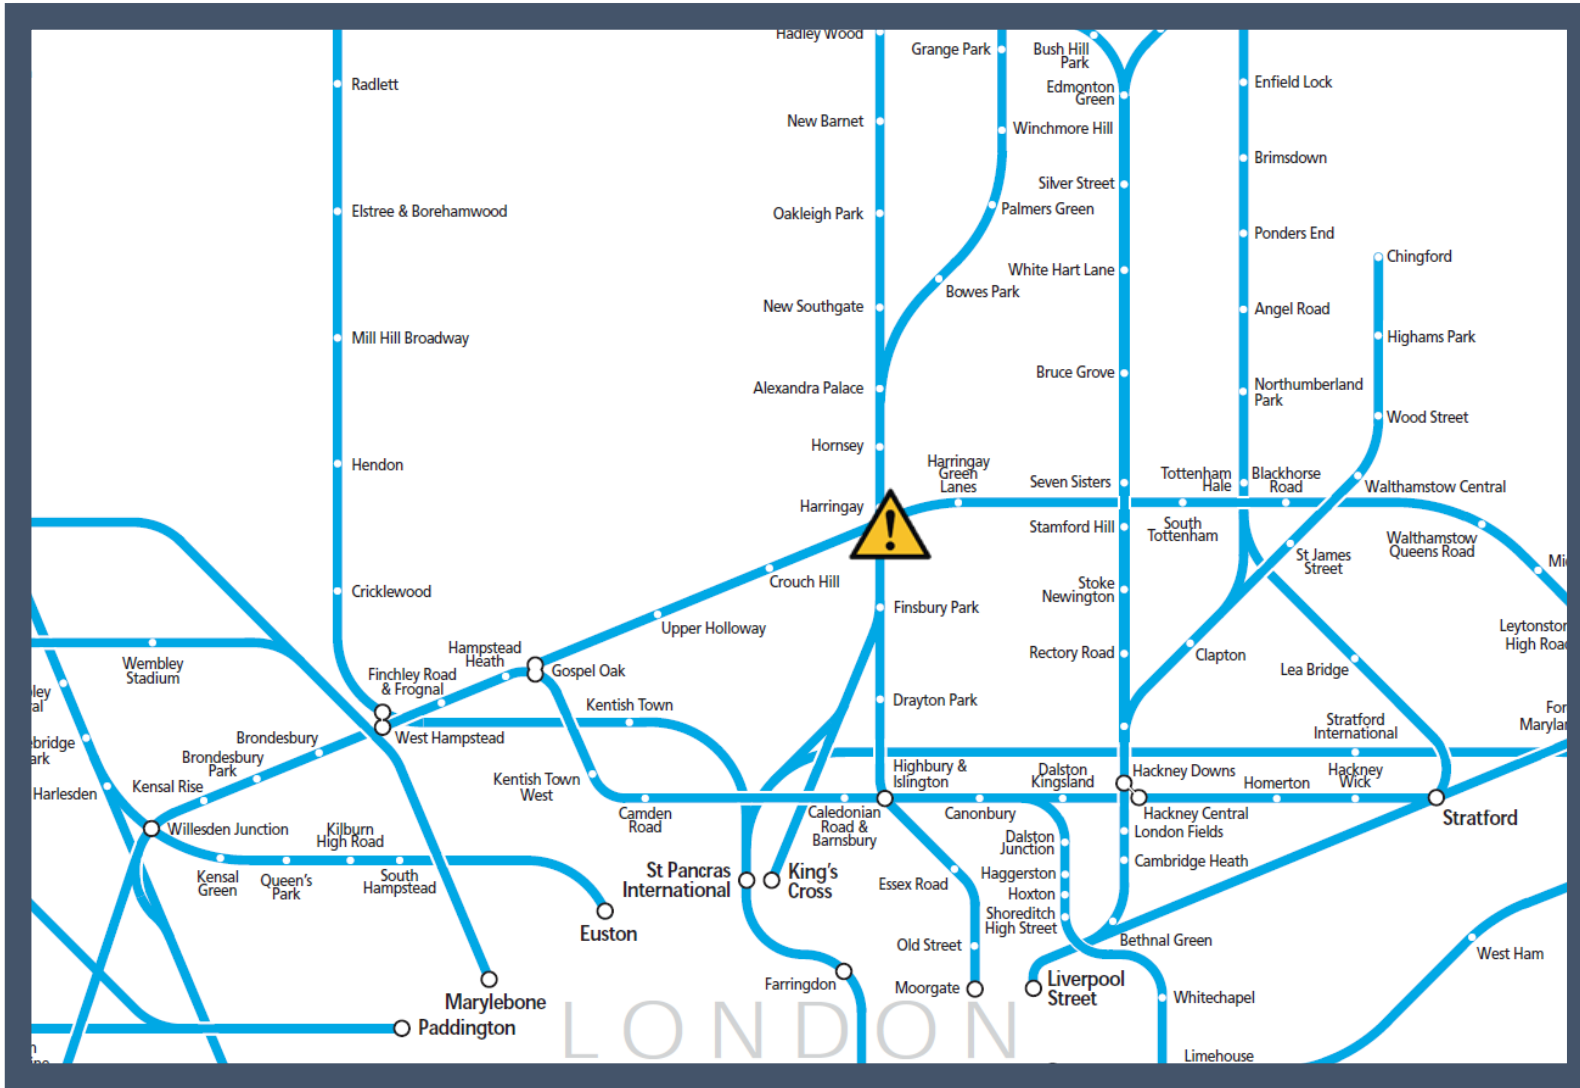

A failure of the electricity supply between Finsbury Park and Alexandra Palace

TOC affected: Great Northern

Key:

Disruption