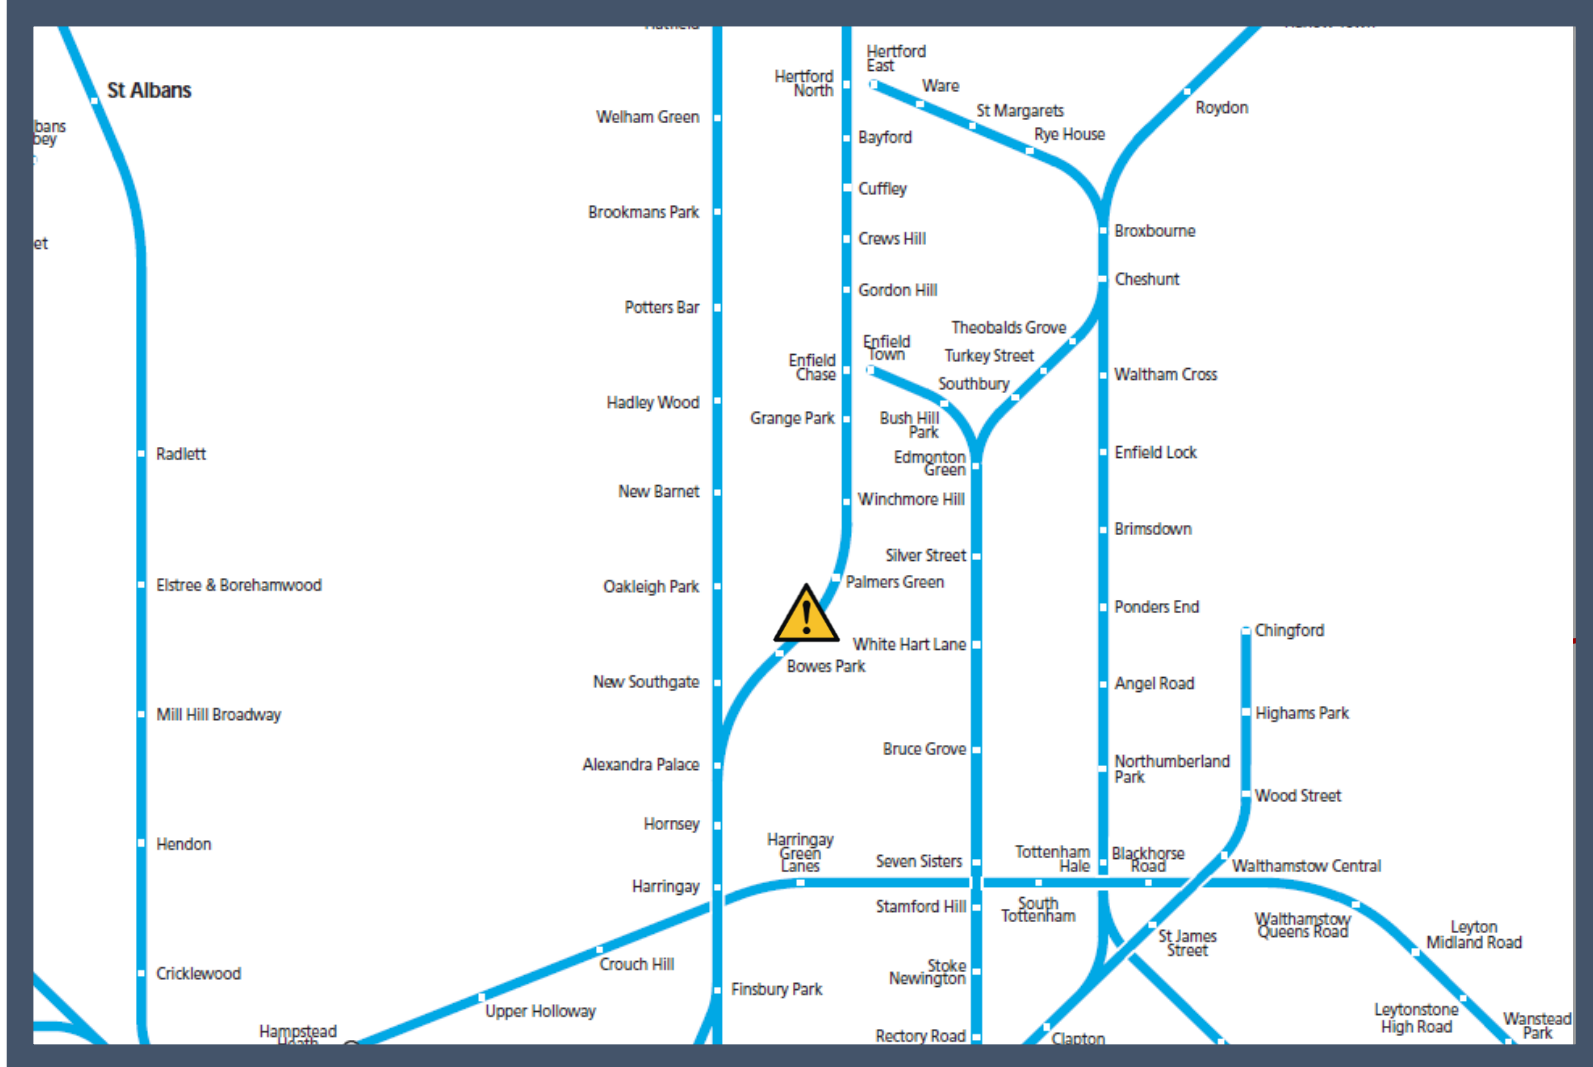

Lightning has damaged the electricity supply to the railway between Finsbury Park and Hertford North

TOC affected: Great Northern

Key:

Disruption