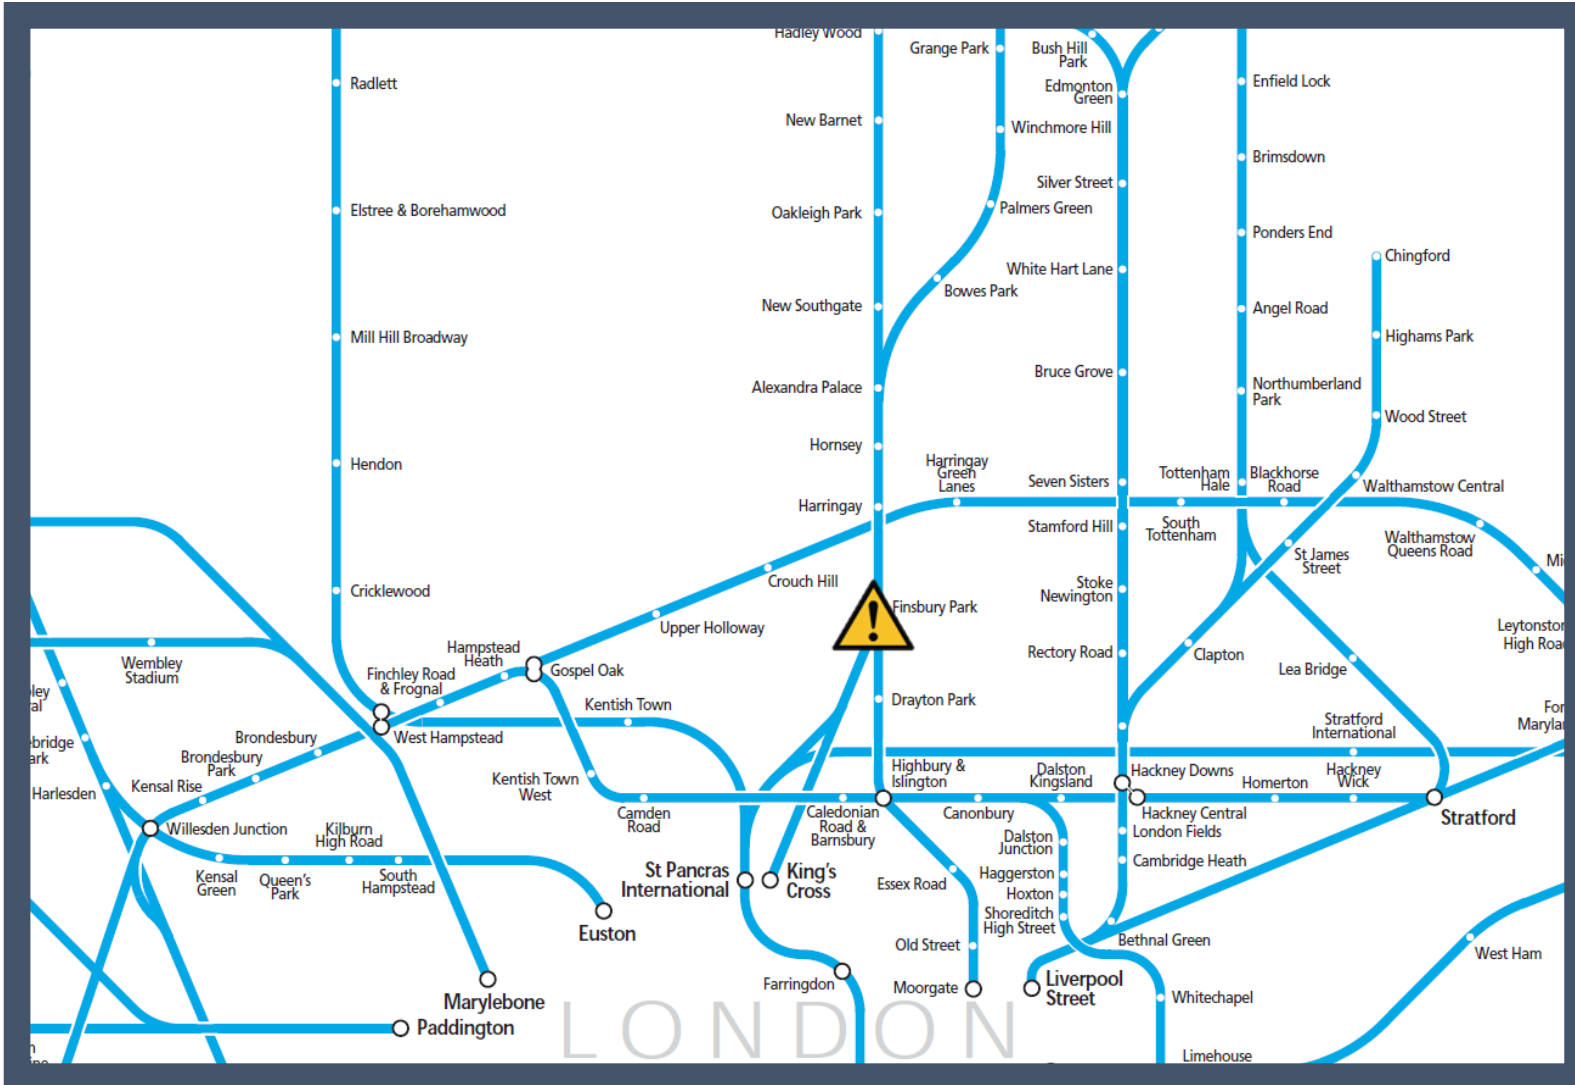

# The emergency services are dealing with an incident at Finsbury Park

TOCs affected: Great Northern, Thameslink

Key:

Disruption