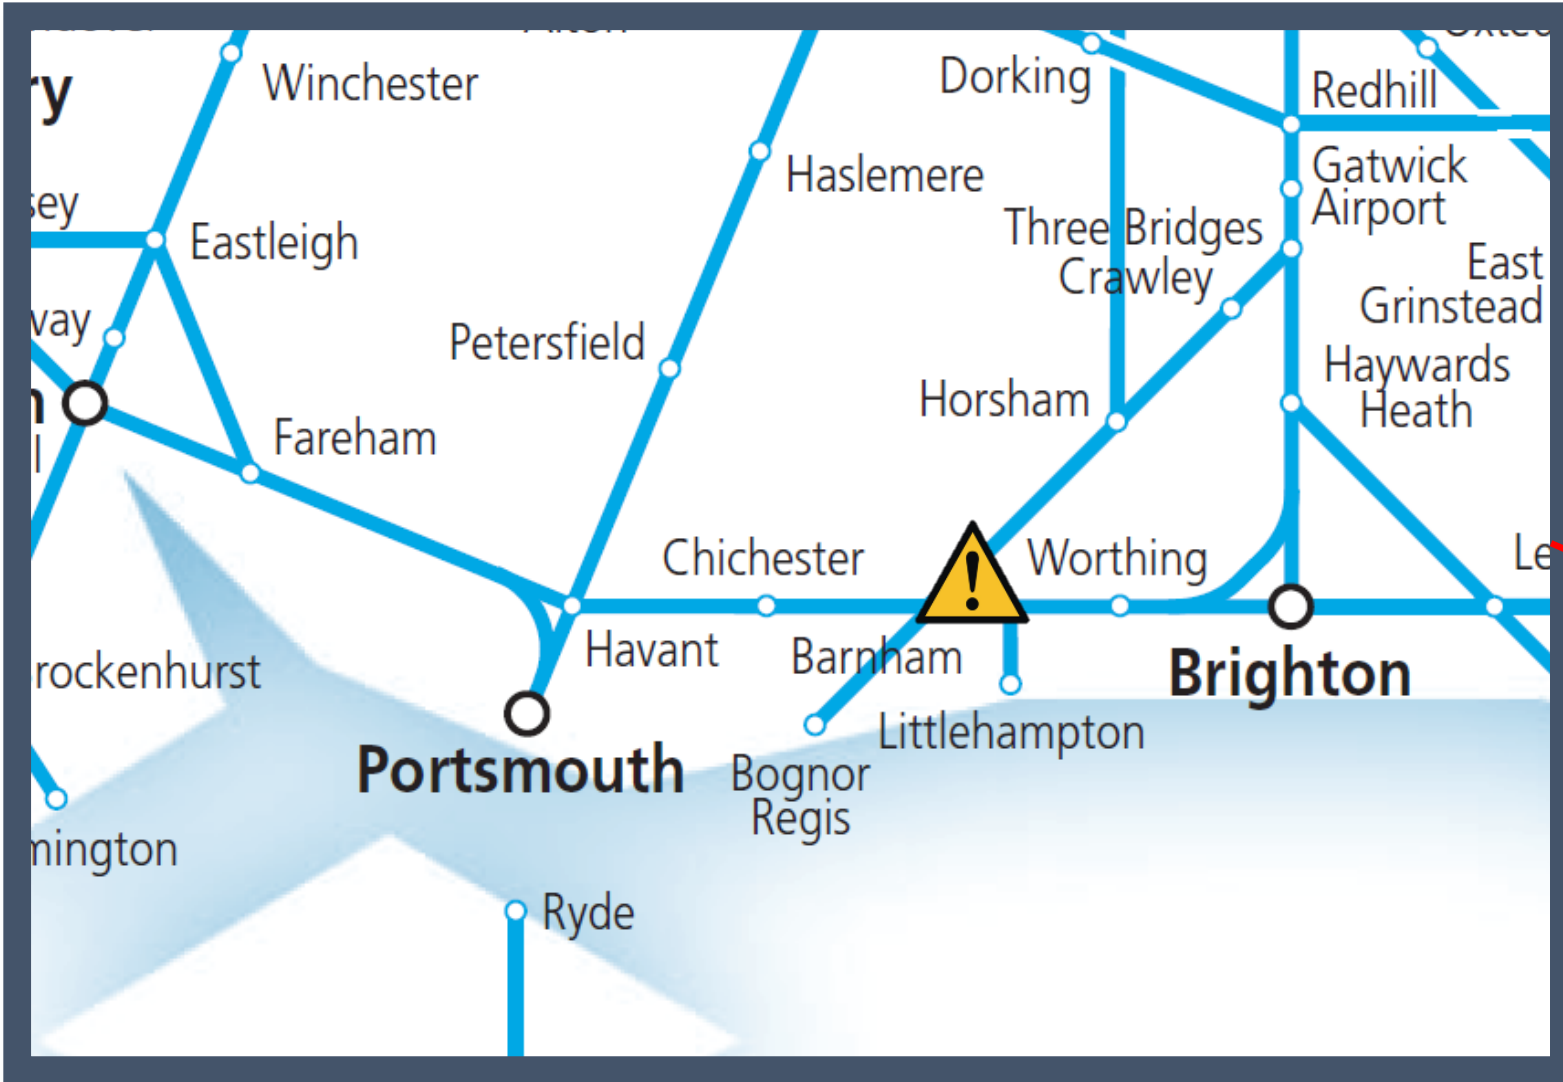

Broken down train at Ford

TOC affected: Southern

Key:	
	Disruption
	Bus Replacement Service