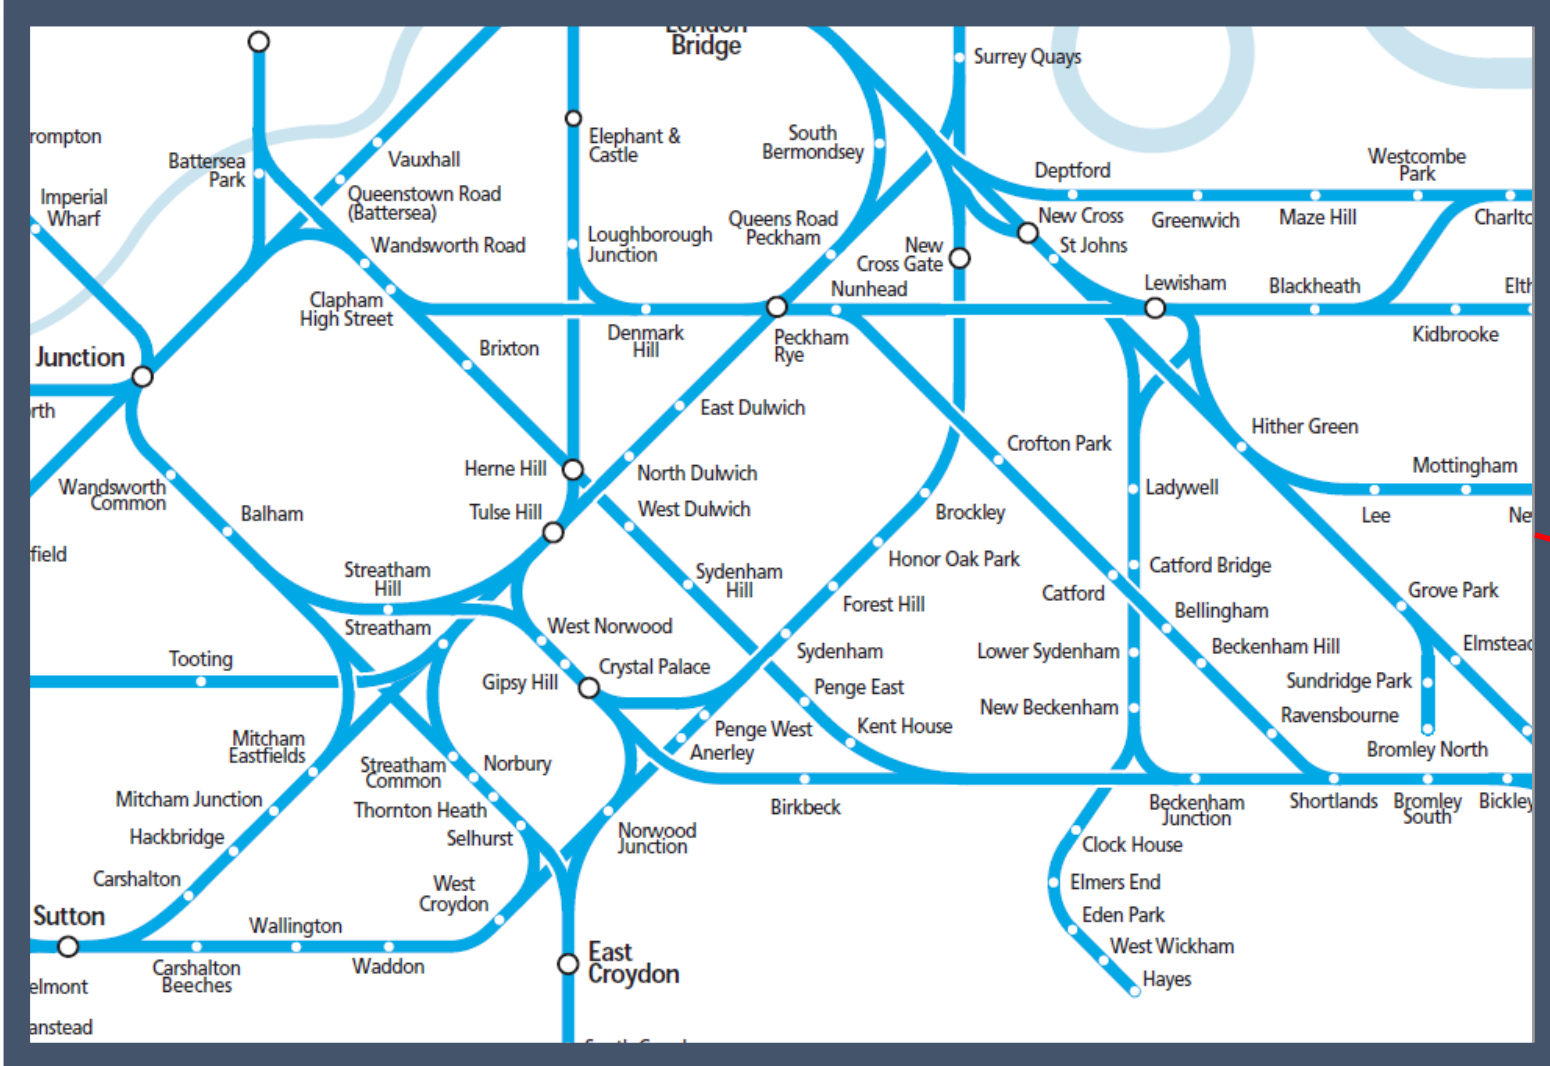

Safety inspection on the track at Forest Hill

TOCs affected: London Overground, Southern and Thameslink

Key:

Disruption