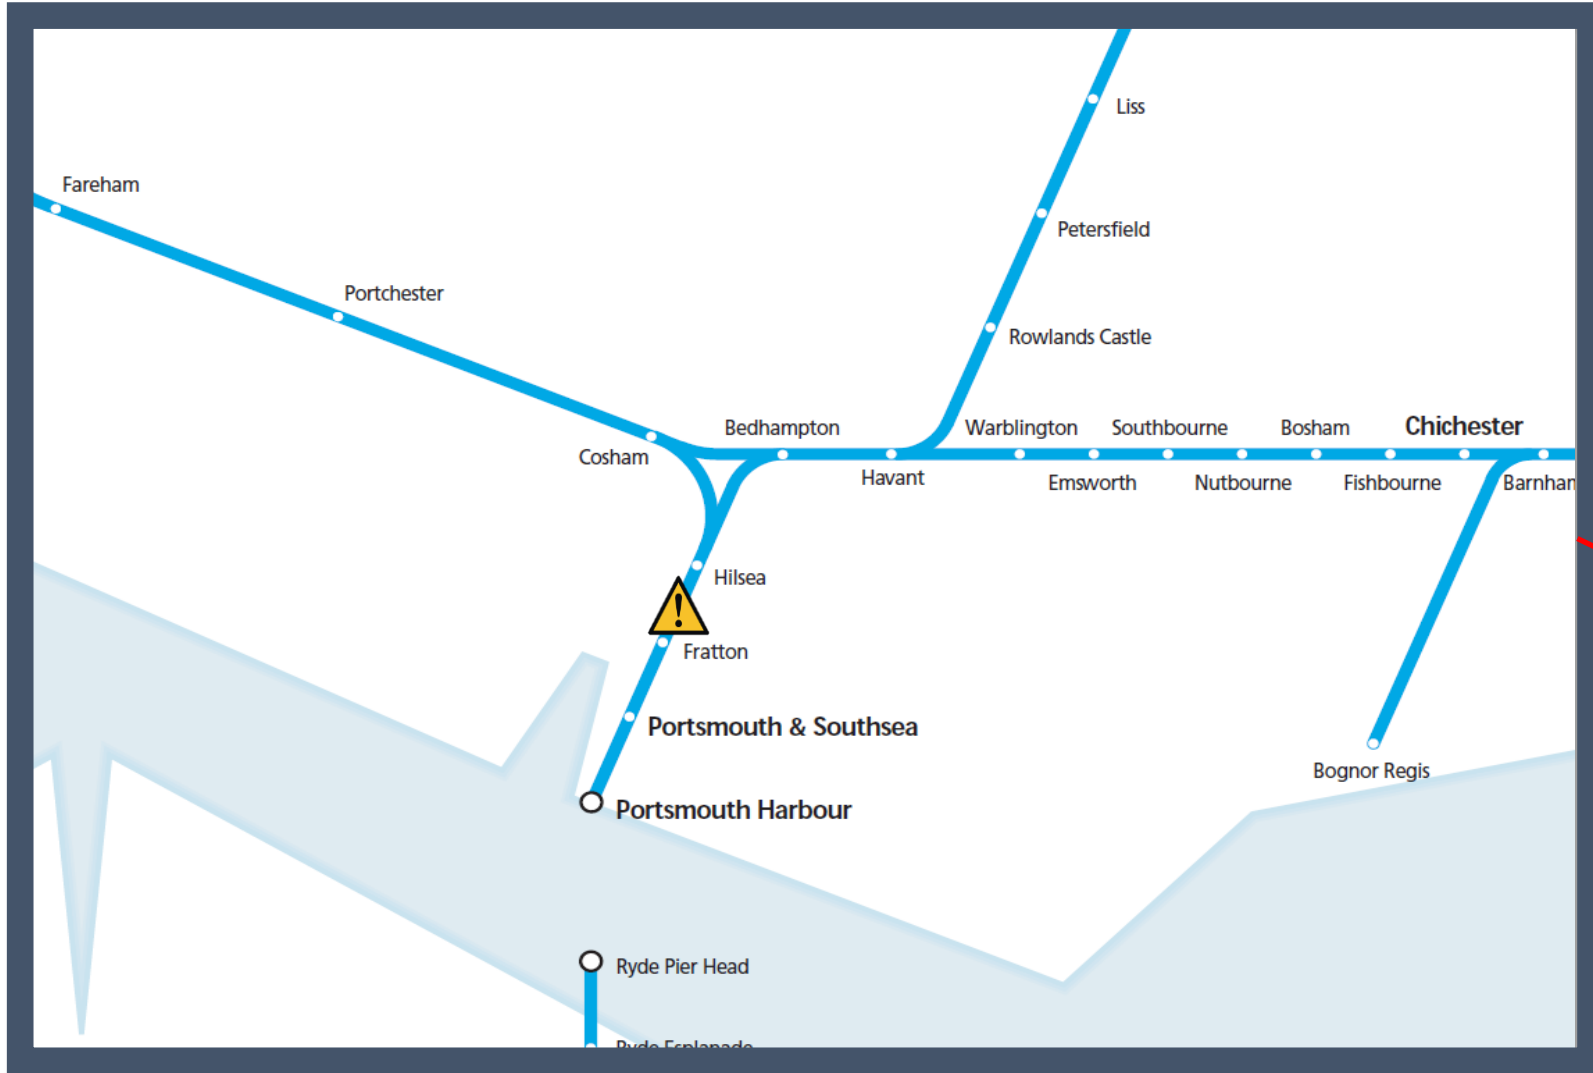

# A fault with the signalling system at Fratton TOCs affected: Great Western Railway, Southern

Key:

Disruption