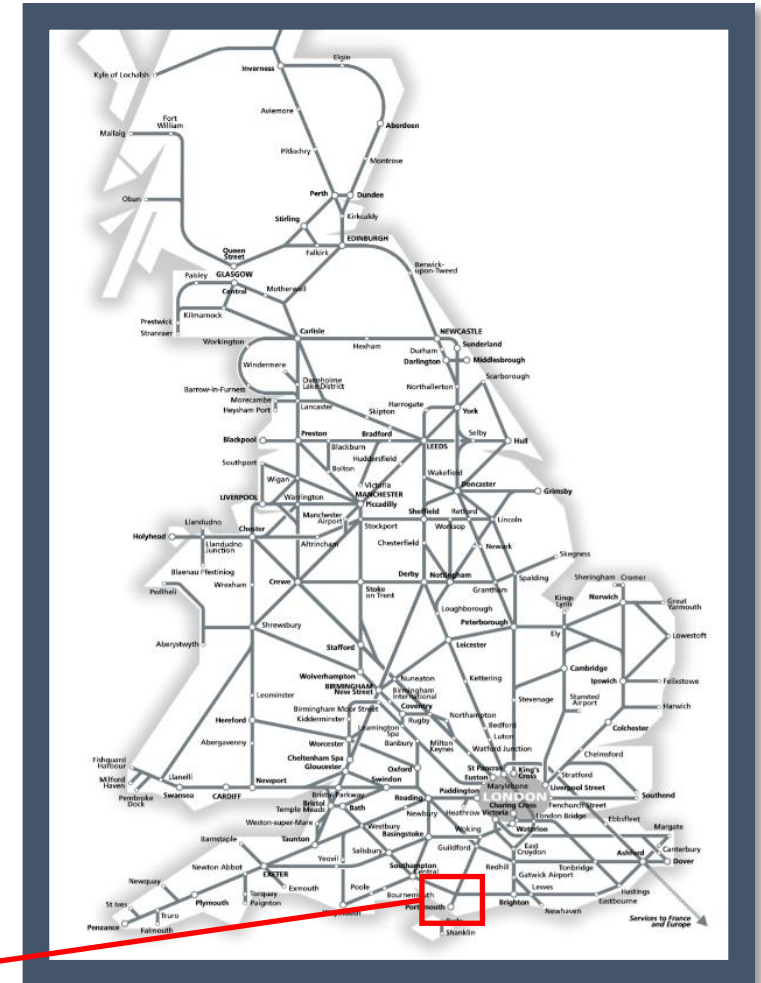

A trespass incident at Fratton

TOCs affected: Great Western Railway; South Western Railway; Southern

Key:

	Disruption
---	------------