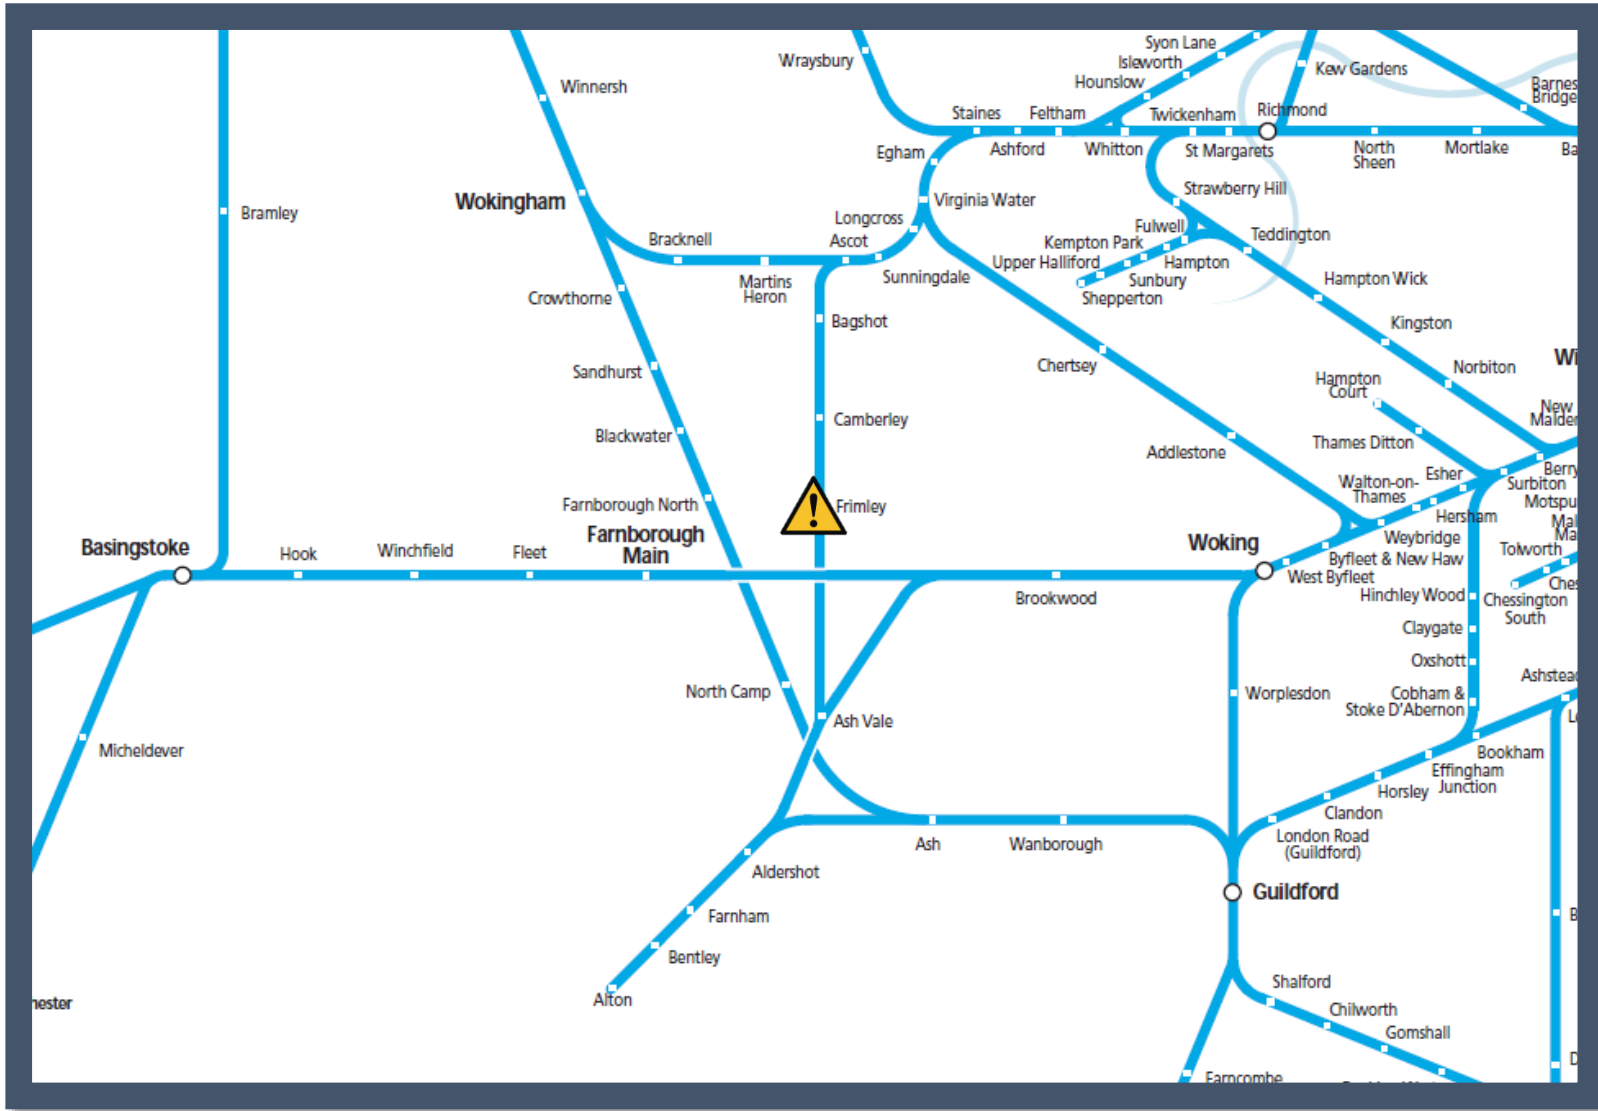

A tree is blocking the railway at Frimley

TOC affected: South Western Railway

Key:

	Disruption
--	------------