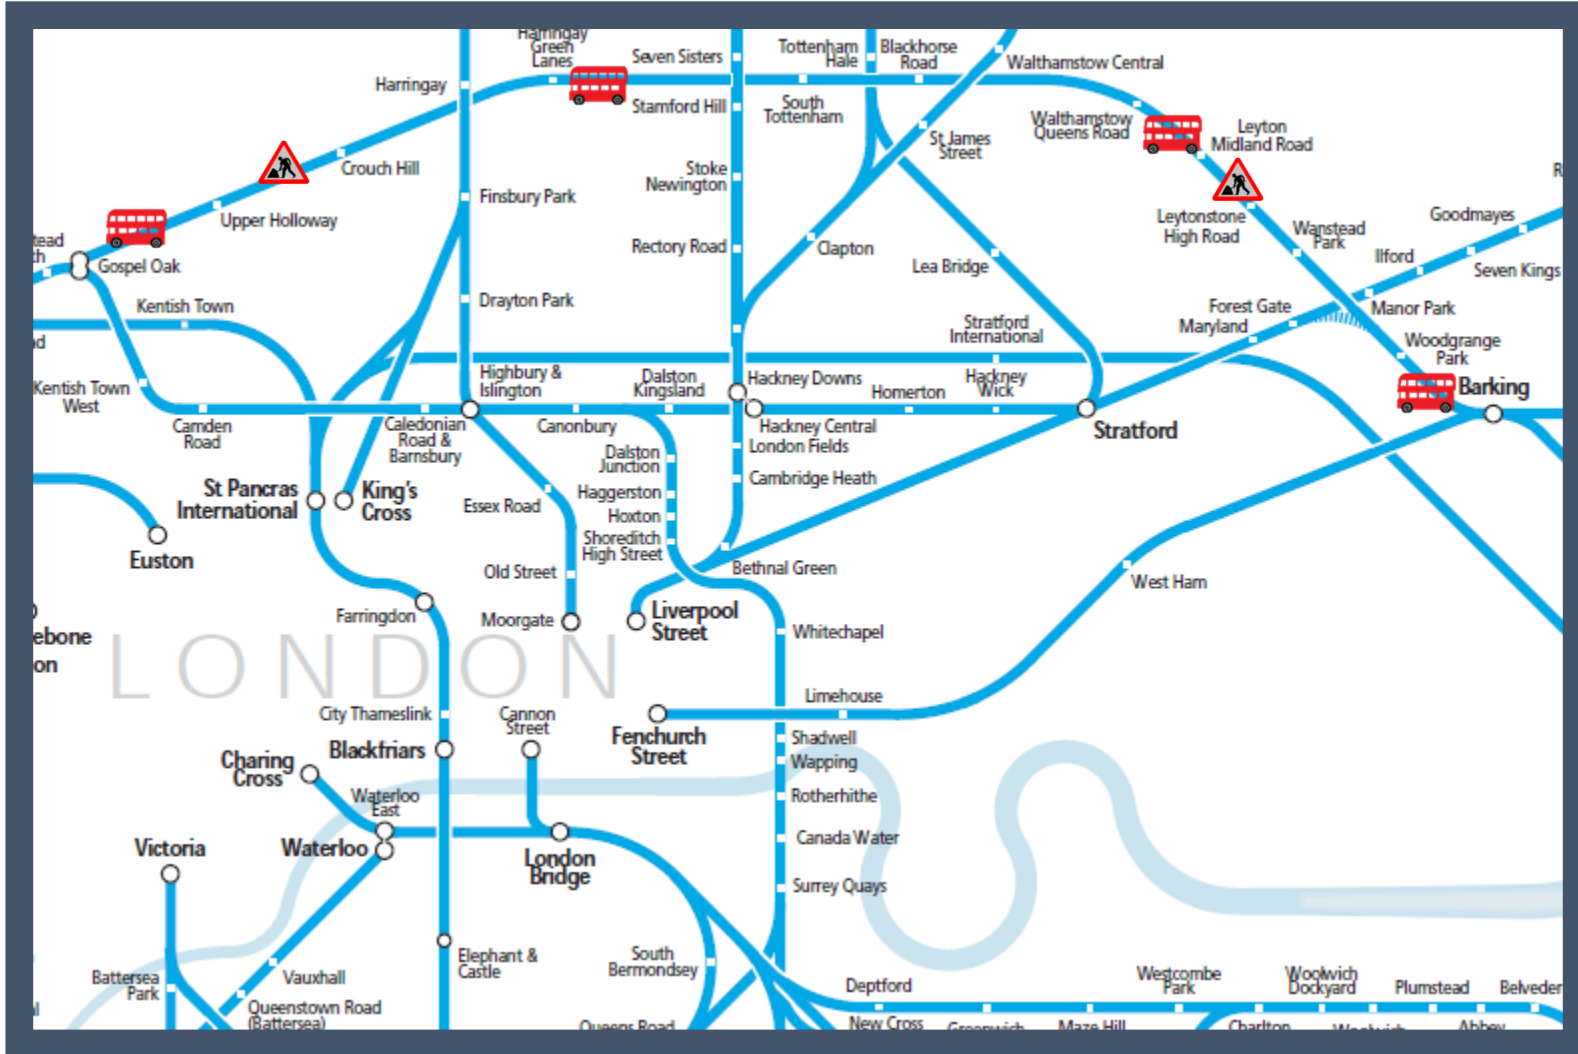

No London Overground trains between Gospel Oak and Barking

TOC affected: London Overground

Key:

	Engineering Works
	Bus Replacement Services