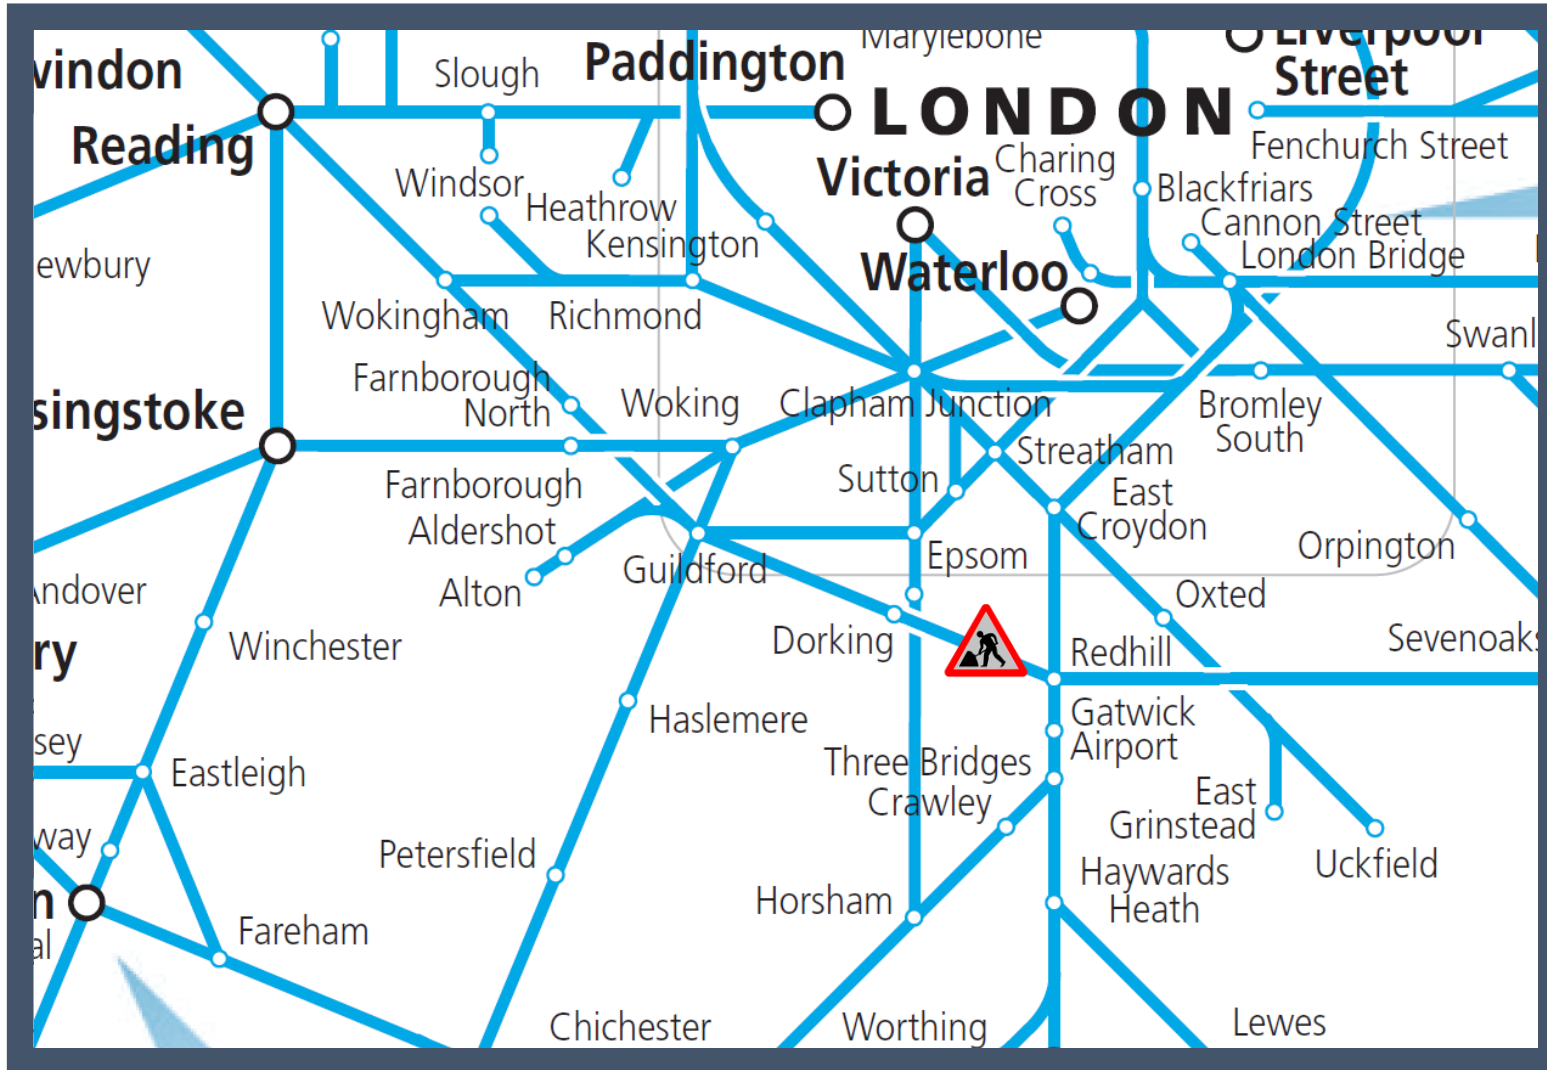

# Amended late night / early morning trains between Reading and Gatwick Airport

TOC affected: Great Western Railway

Key:

Engineering Works