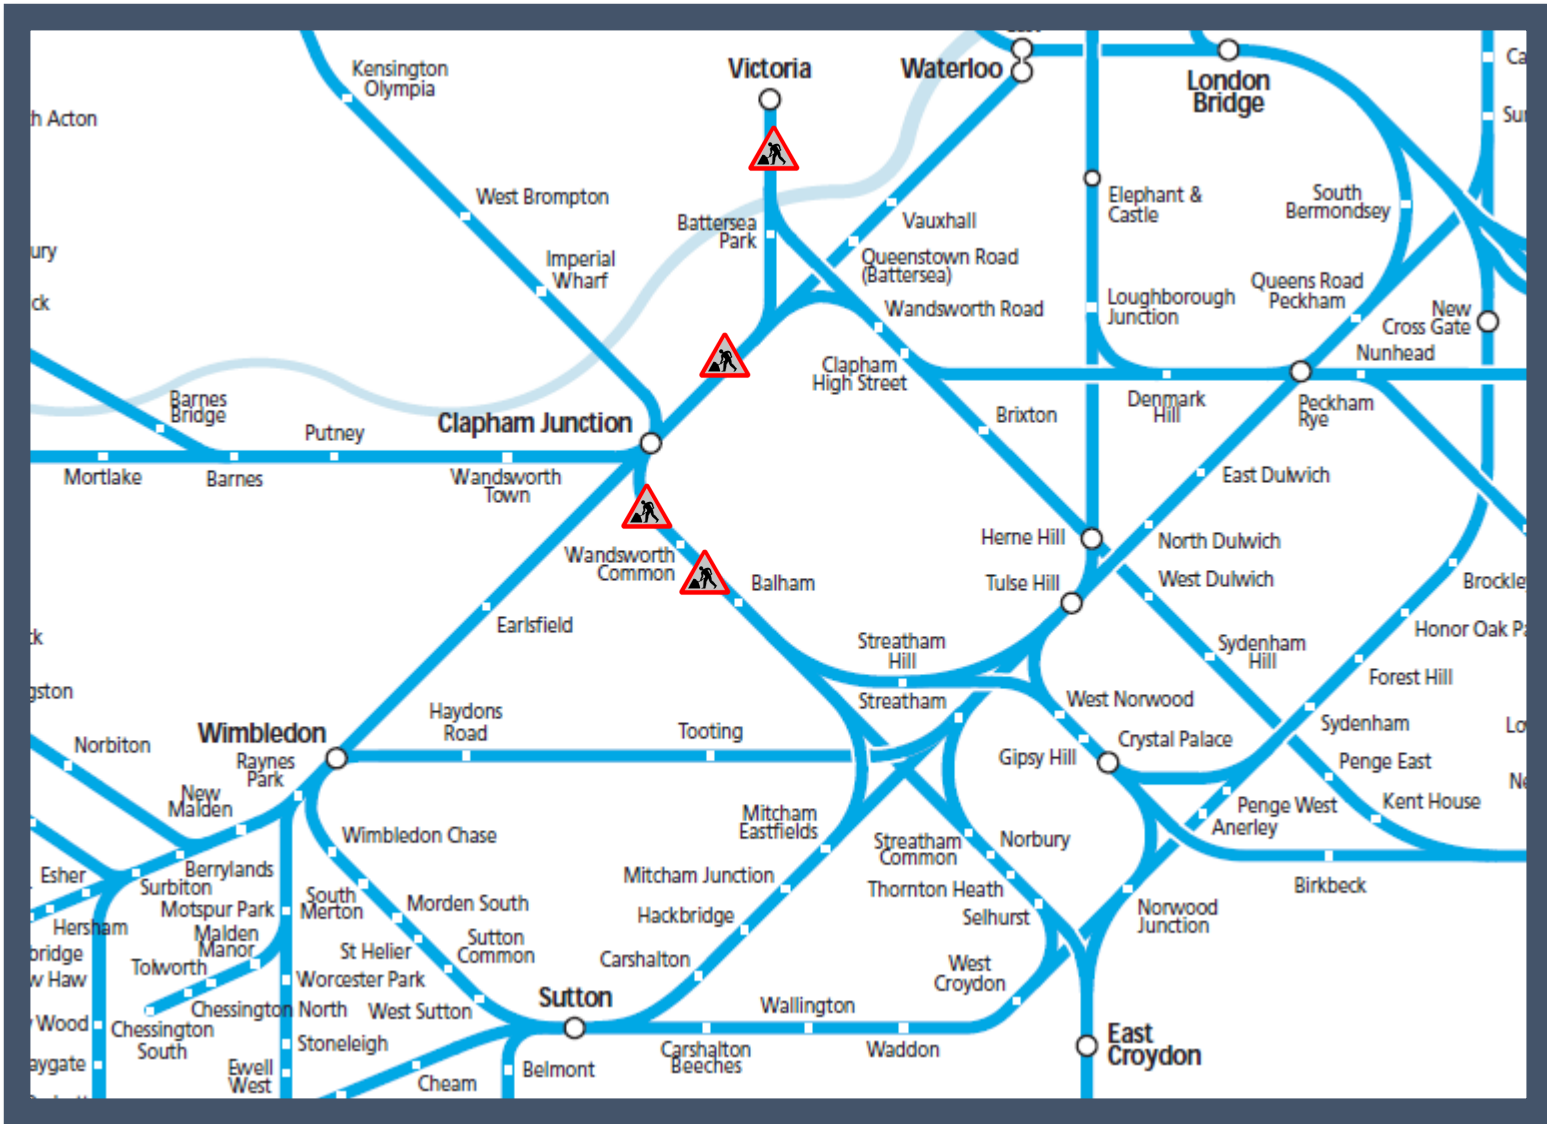

No Gatwick Express trains
TOC affected: Gatwick Express

Key:

Engineering Works