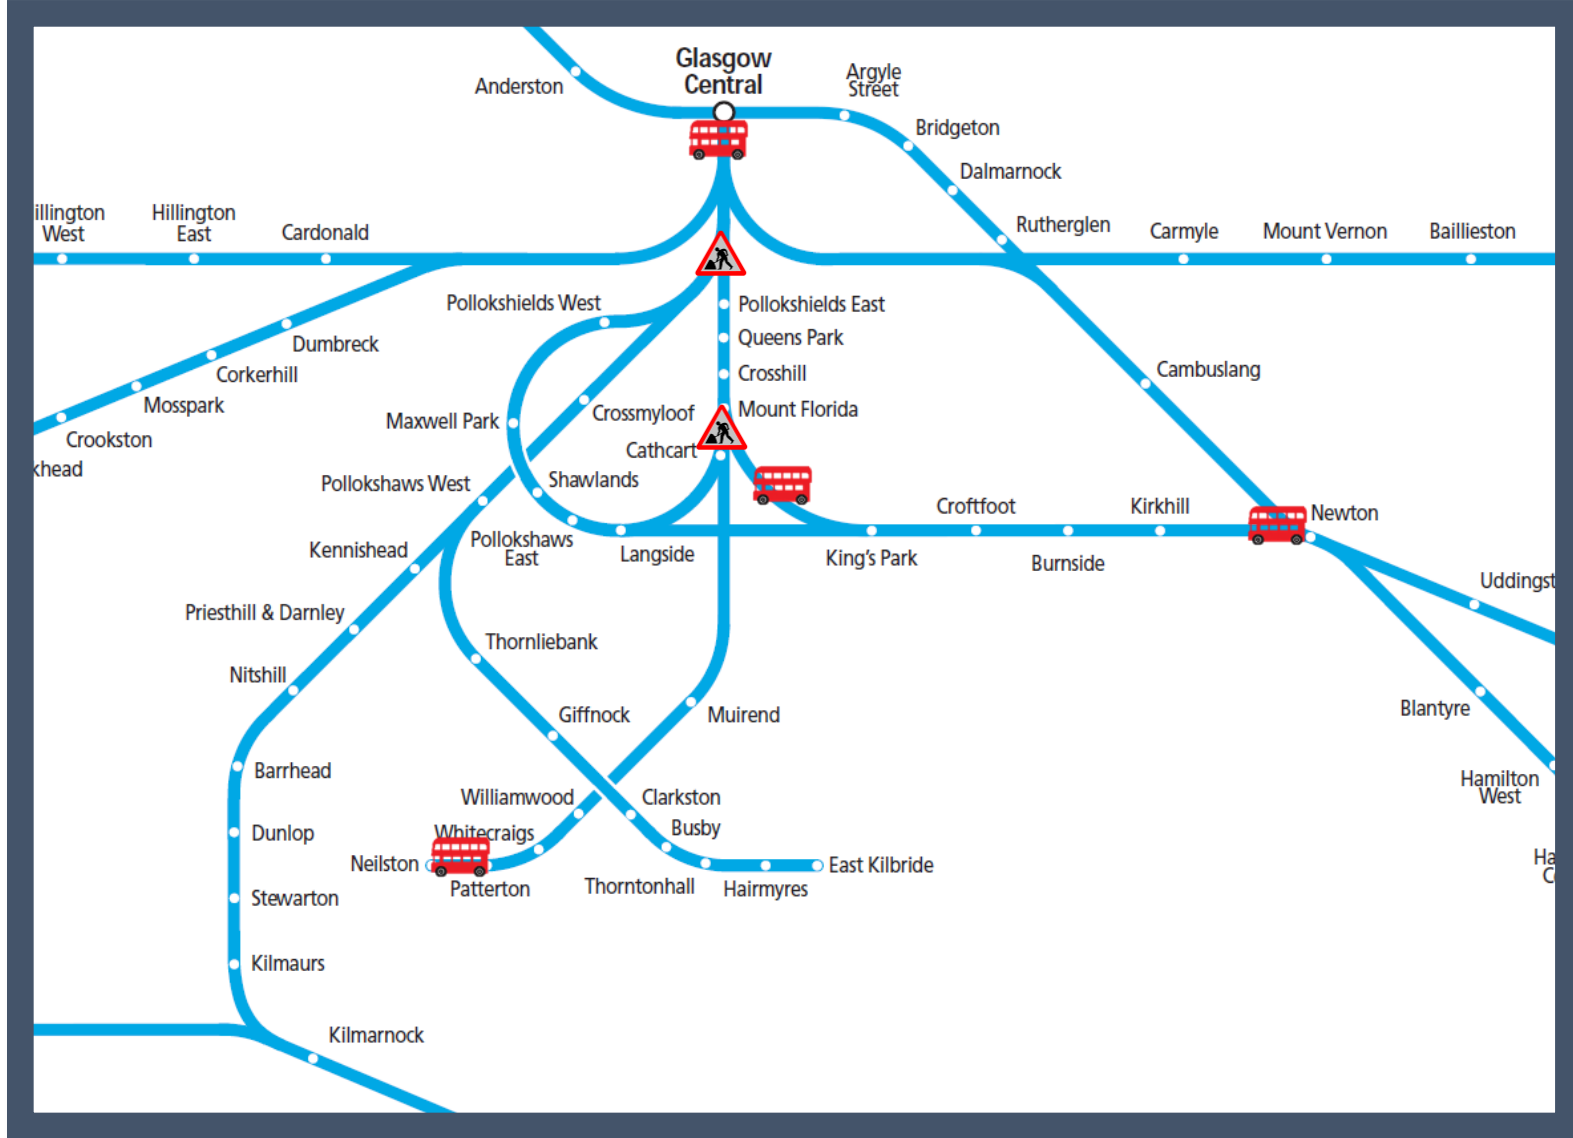

Buses replace trains between Glasgow Central and Neilston / Newton via Mount Florida

TOC affected: ScotRail

Key:

	Engineering Works
	Bus Replacement Services