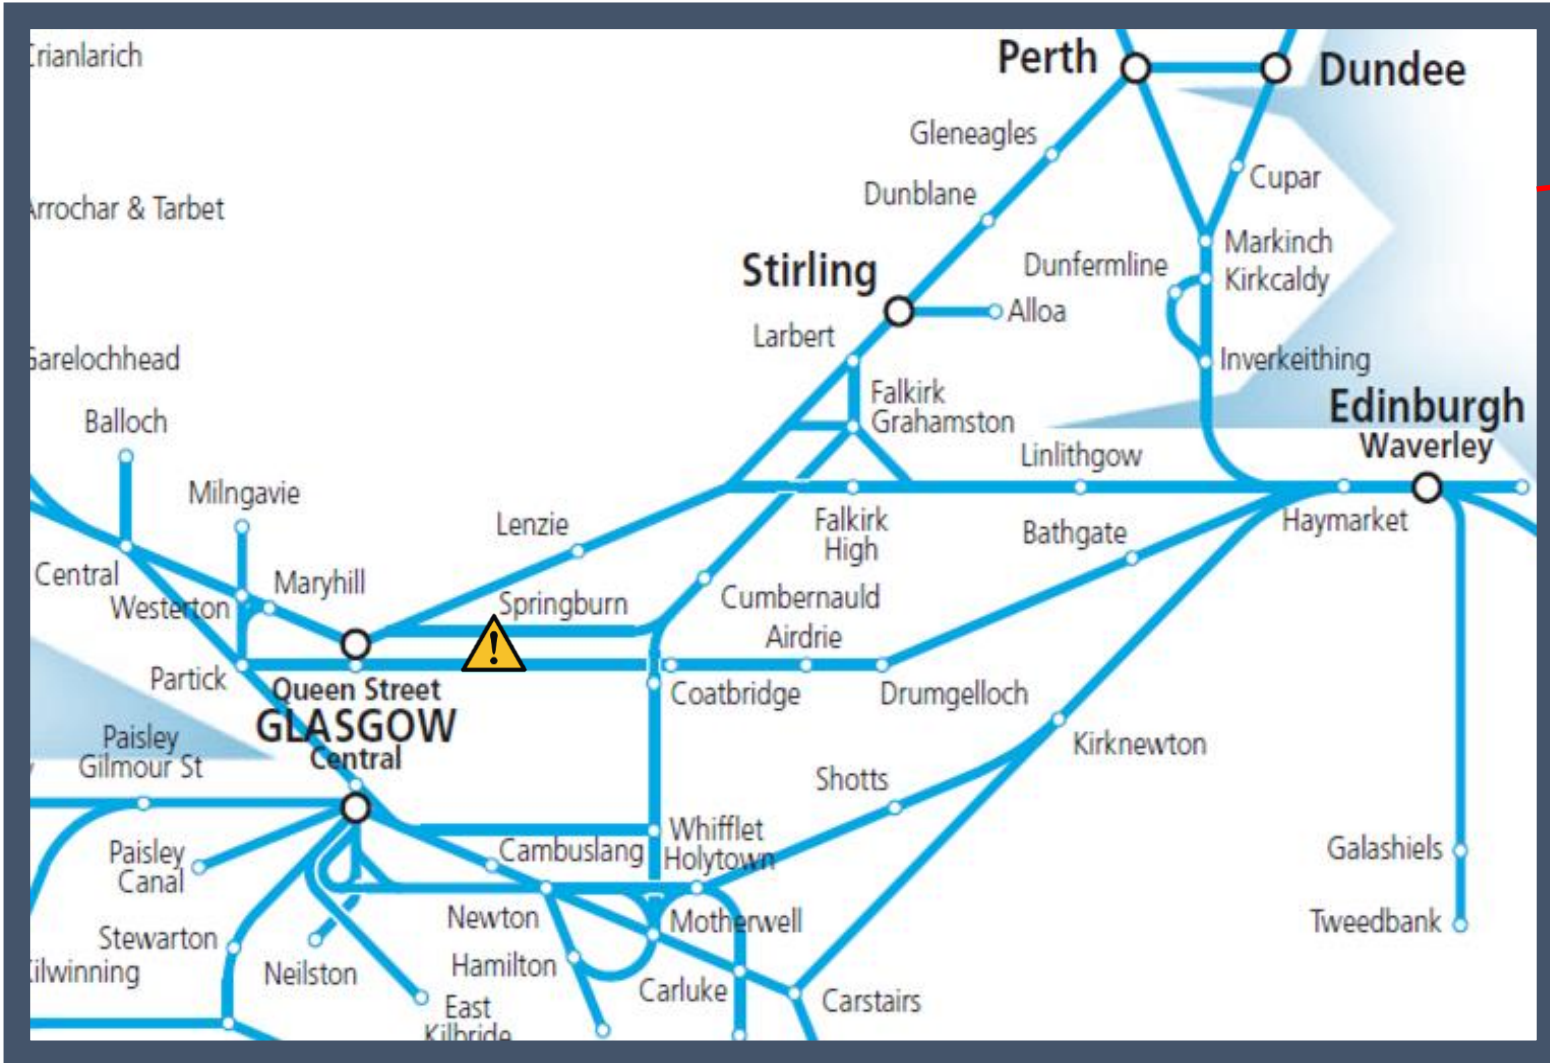

A train fault at Duke Street TOC affected: ScotRail

Key:

	Disruption
---	------------