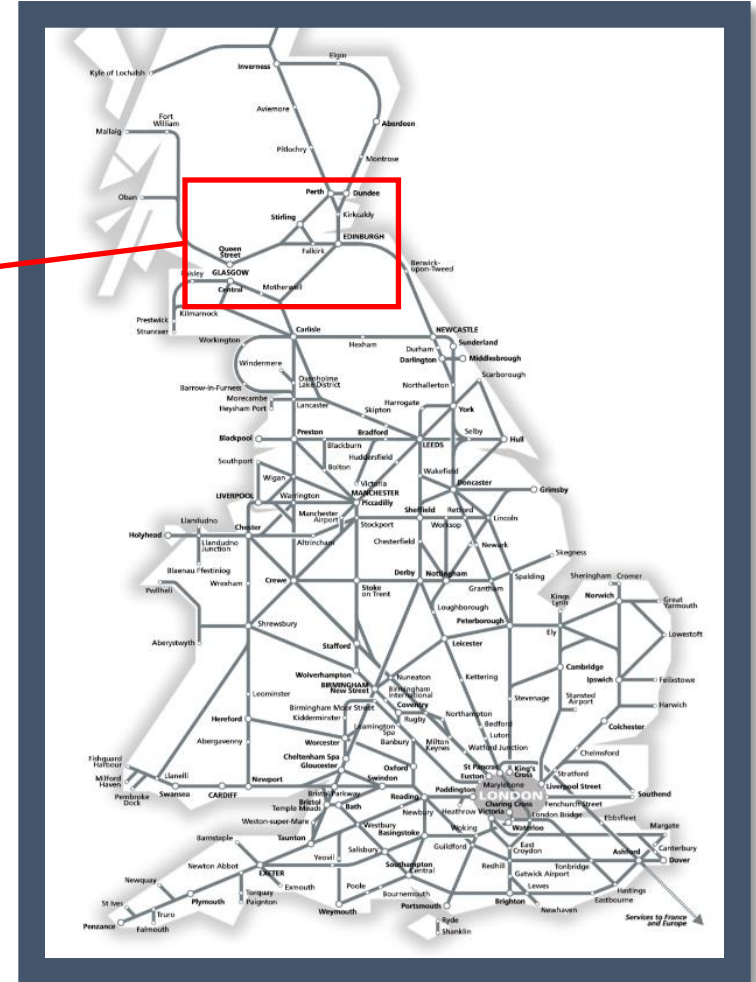

A train fault at Duke Street TOC affected: ScotRail

Key:

	Disruption
---	------------