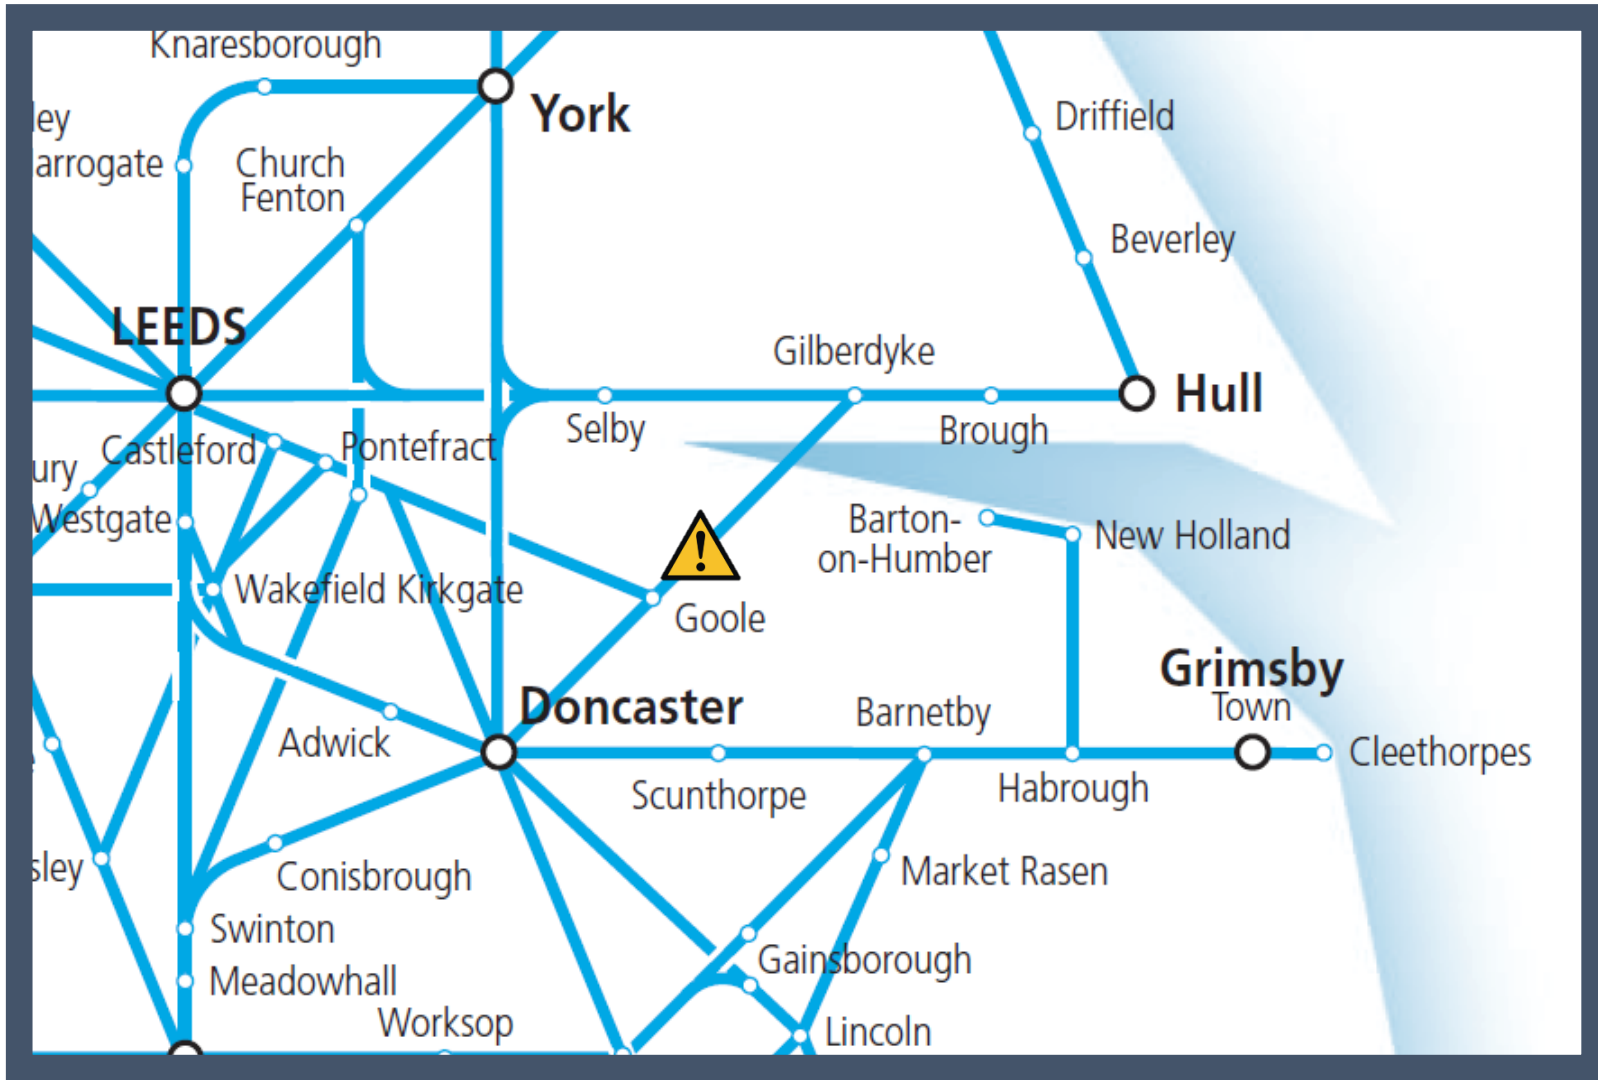

Emergency services dealing with an incident in the Goole area

TOC affected: Northern

Key:

	Disruption
--	------------