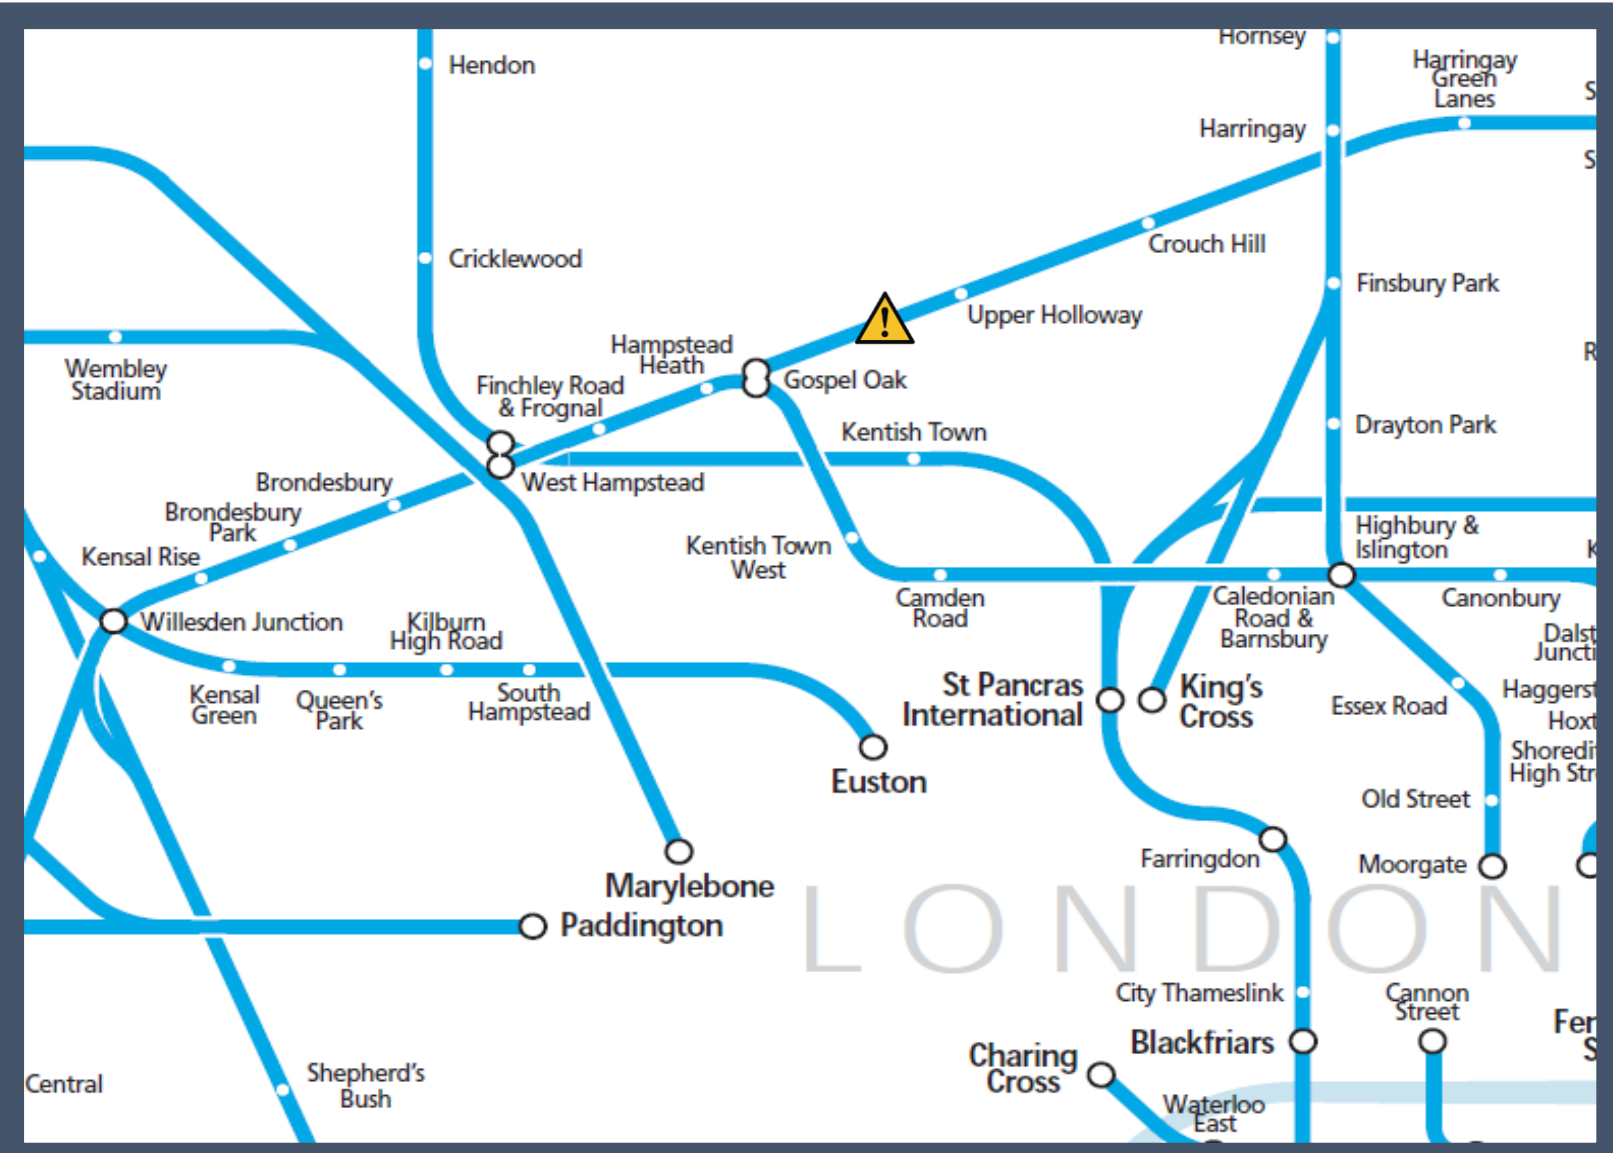

A points failure between Upper Holloway and Gospel Oak TOC affected: London Overground

Key:

	Disruption
--	------------