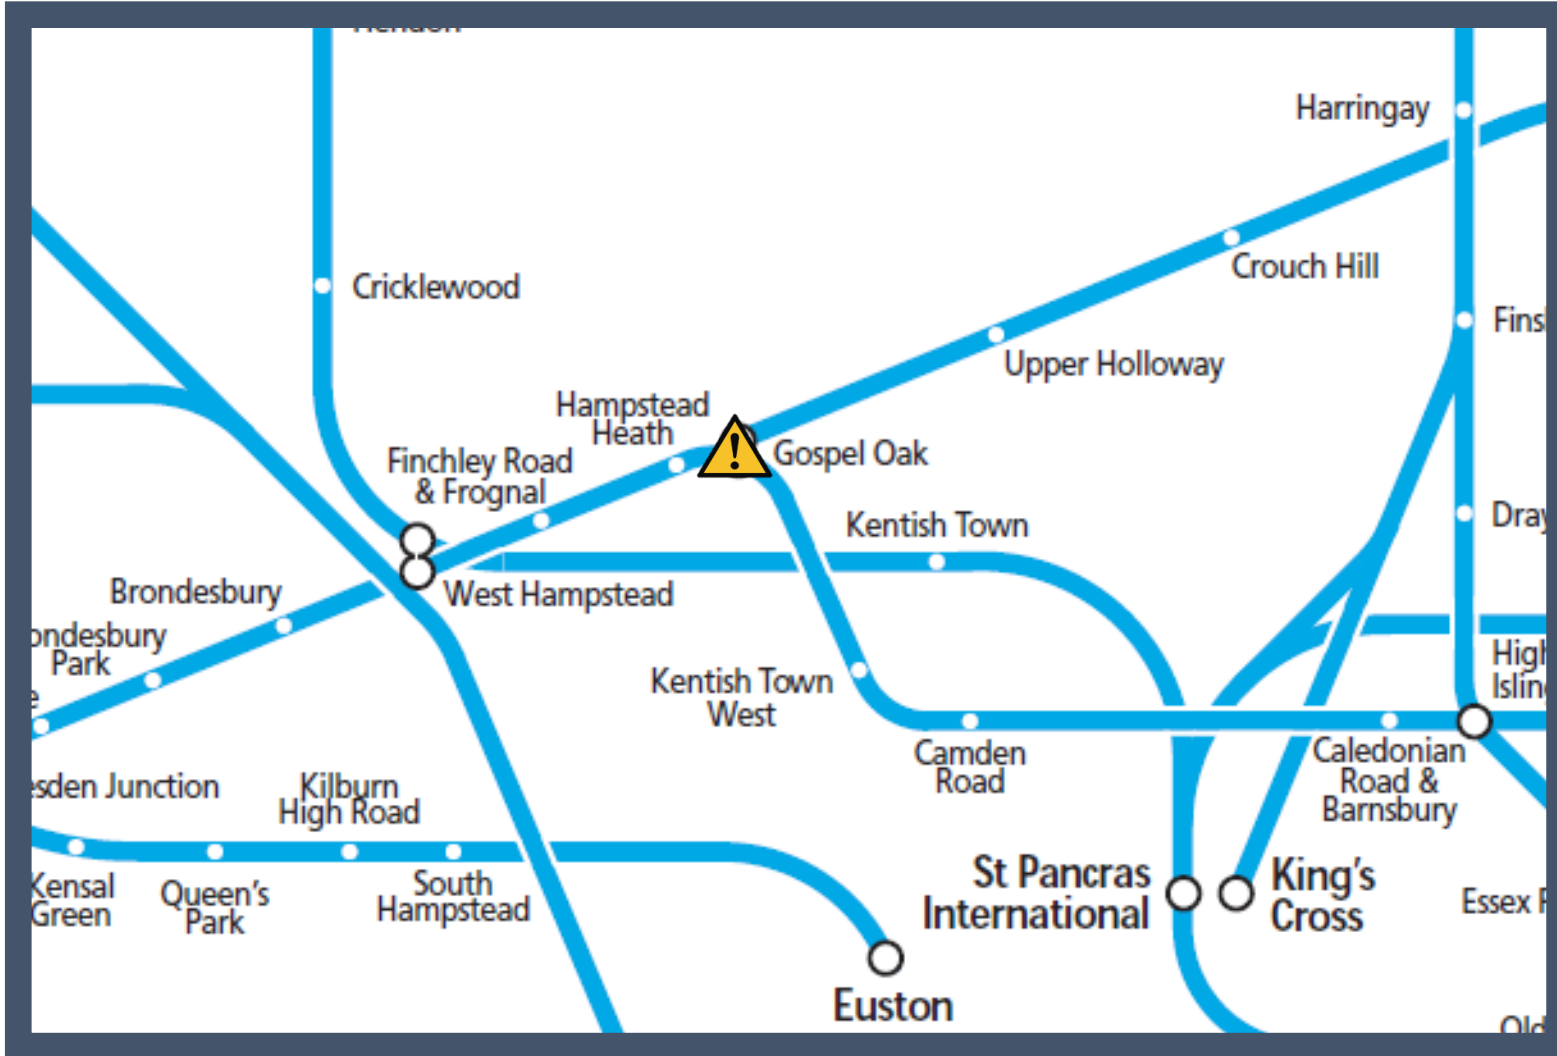

# A train fault at Gospel Oak

TOC affected: London Overground

Key:

Disruption