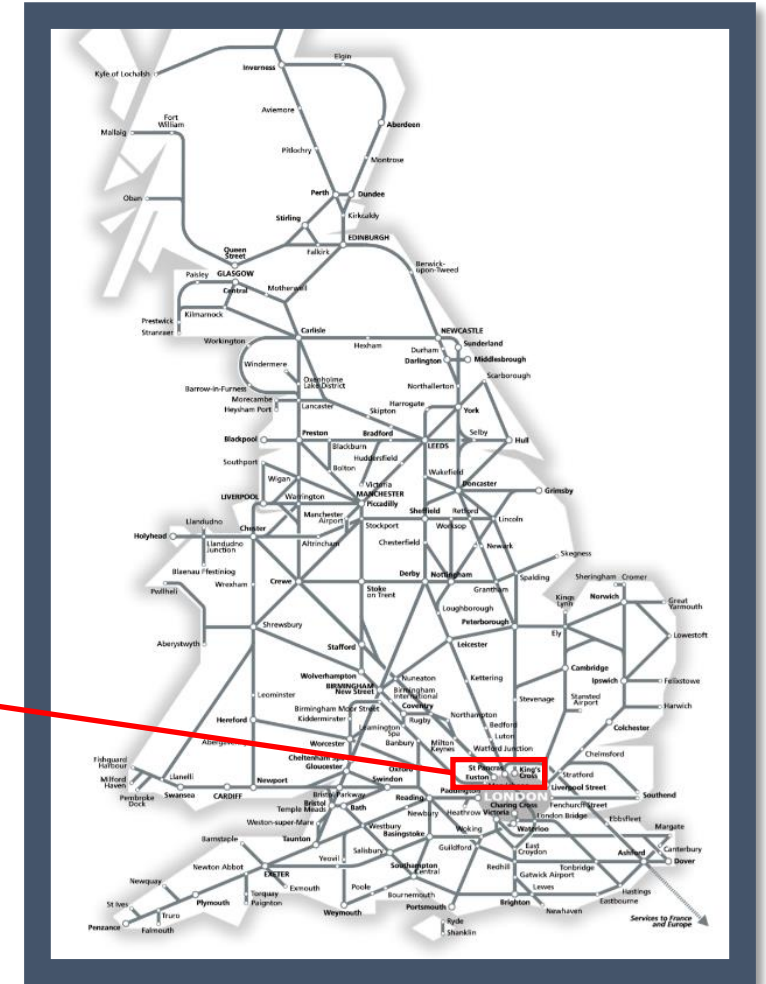

# A train fault at Gospel Oak

TOC affected: London Overground

Key:

Disruption