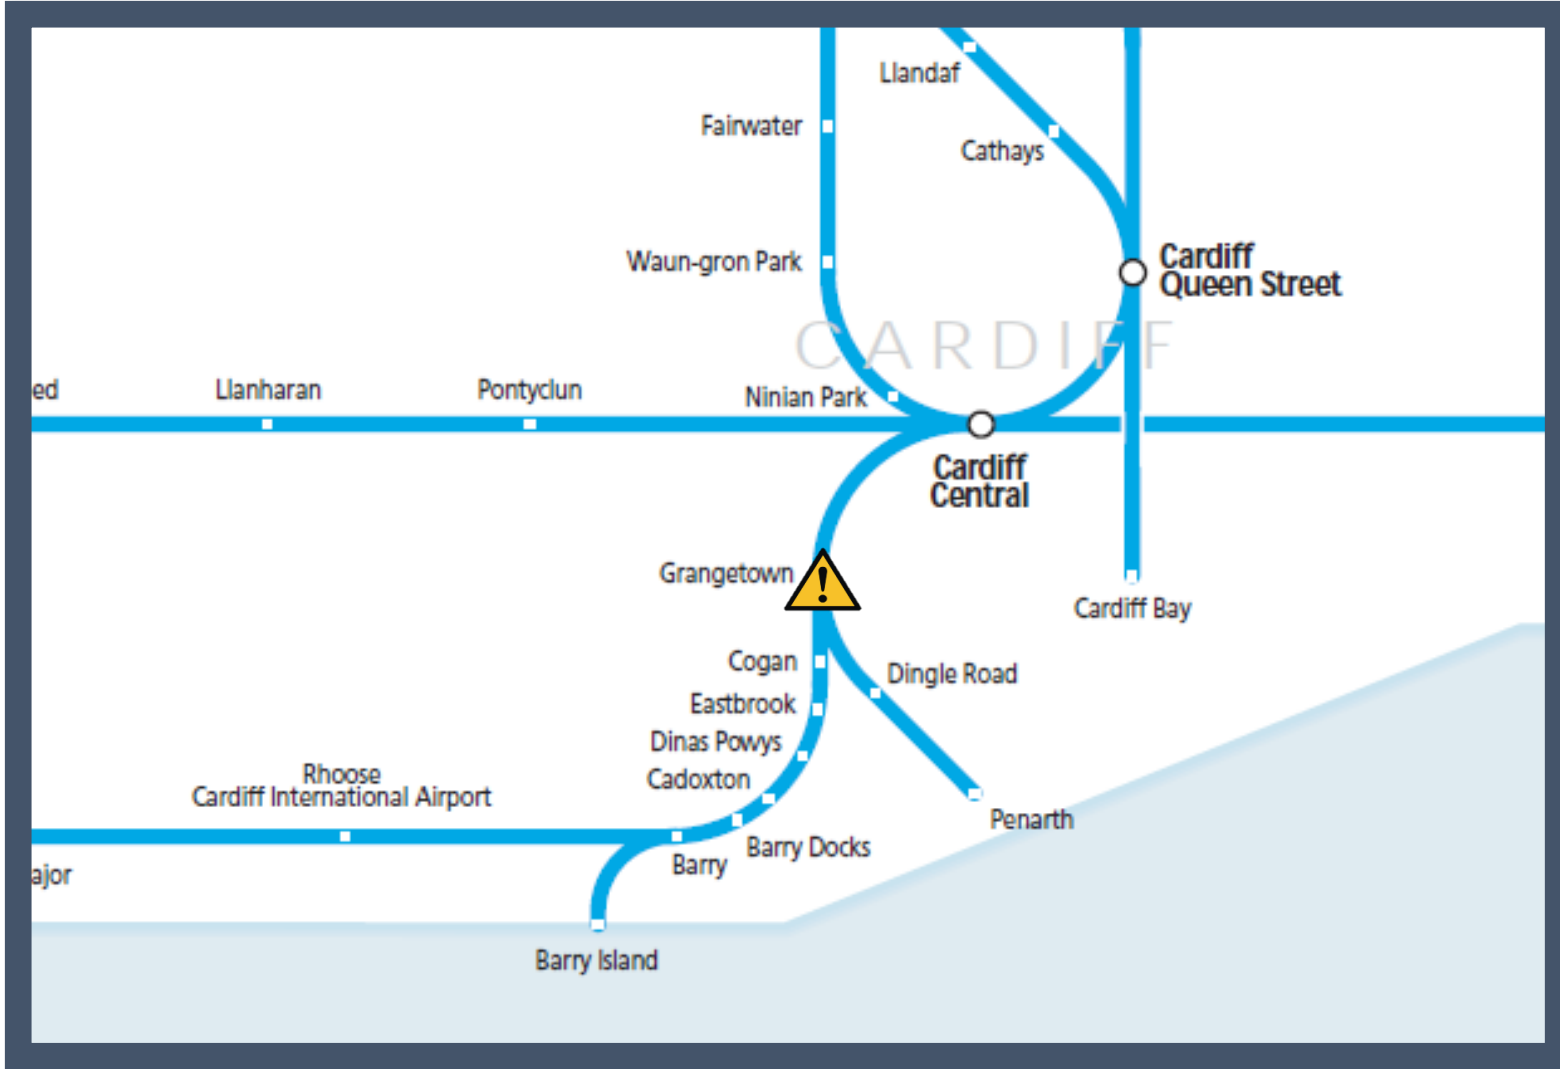

A train fault at Grangetown

TOC affected: Transport for Wales

Key:

Disruption