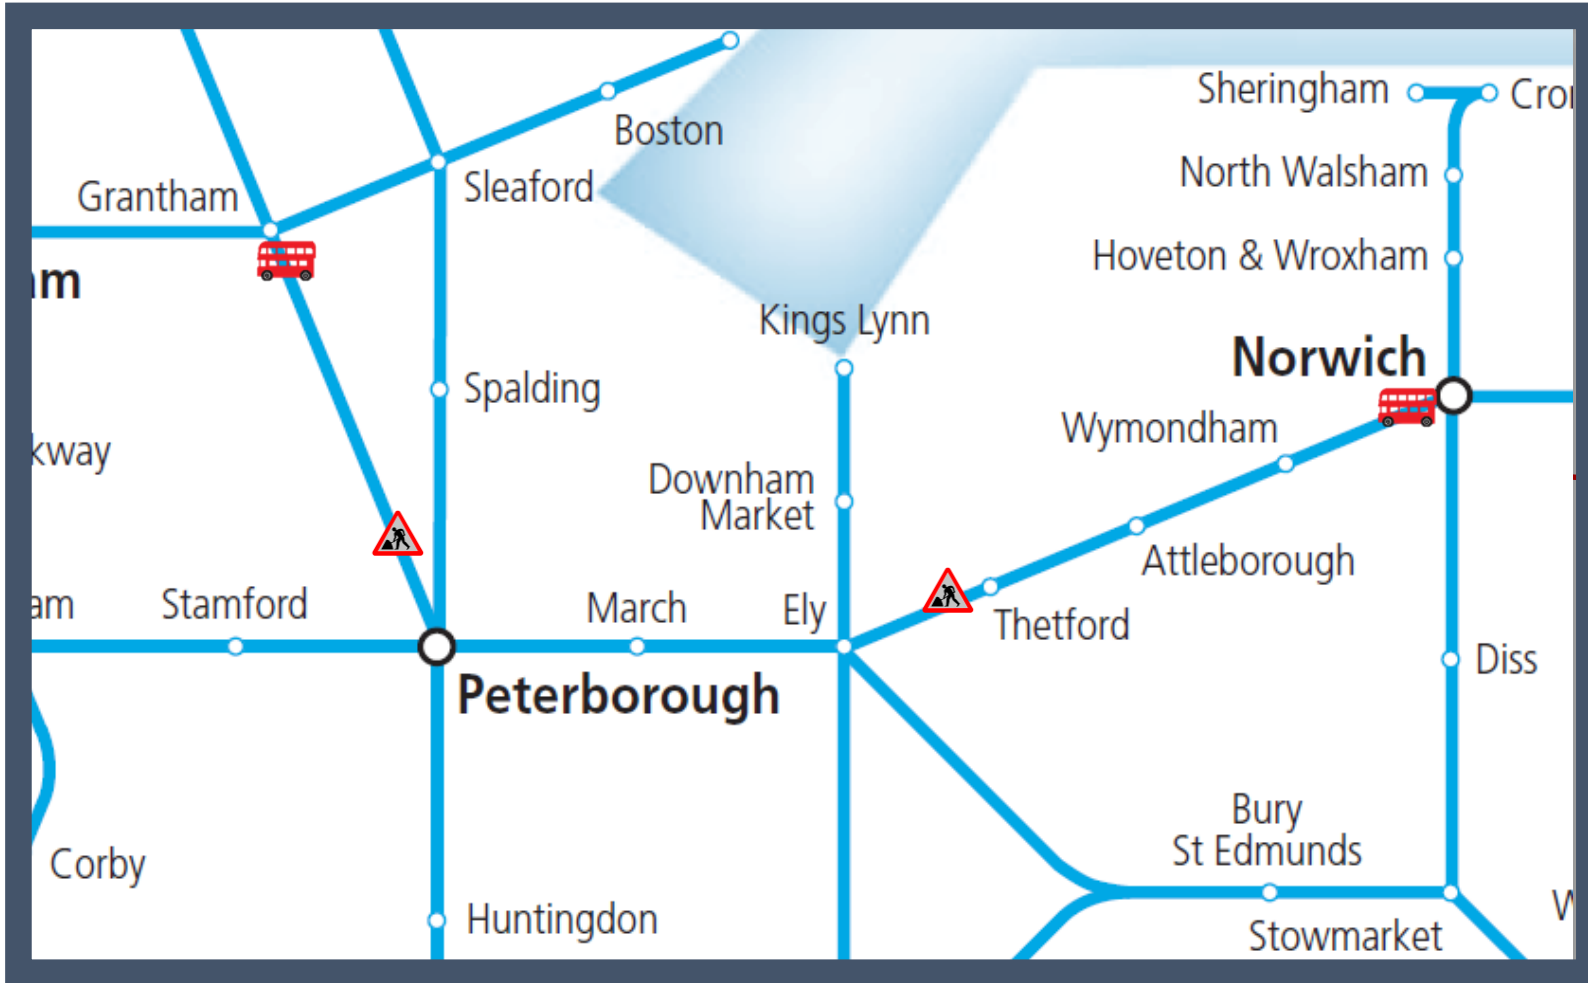

Buses replace trains between Grantham and Sleaford

TOC affected: East Midlands Railway

Key:

Engineering Works

Bus Replacement Services