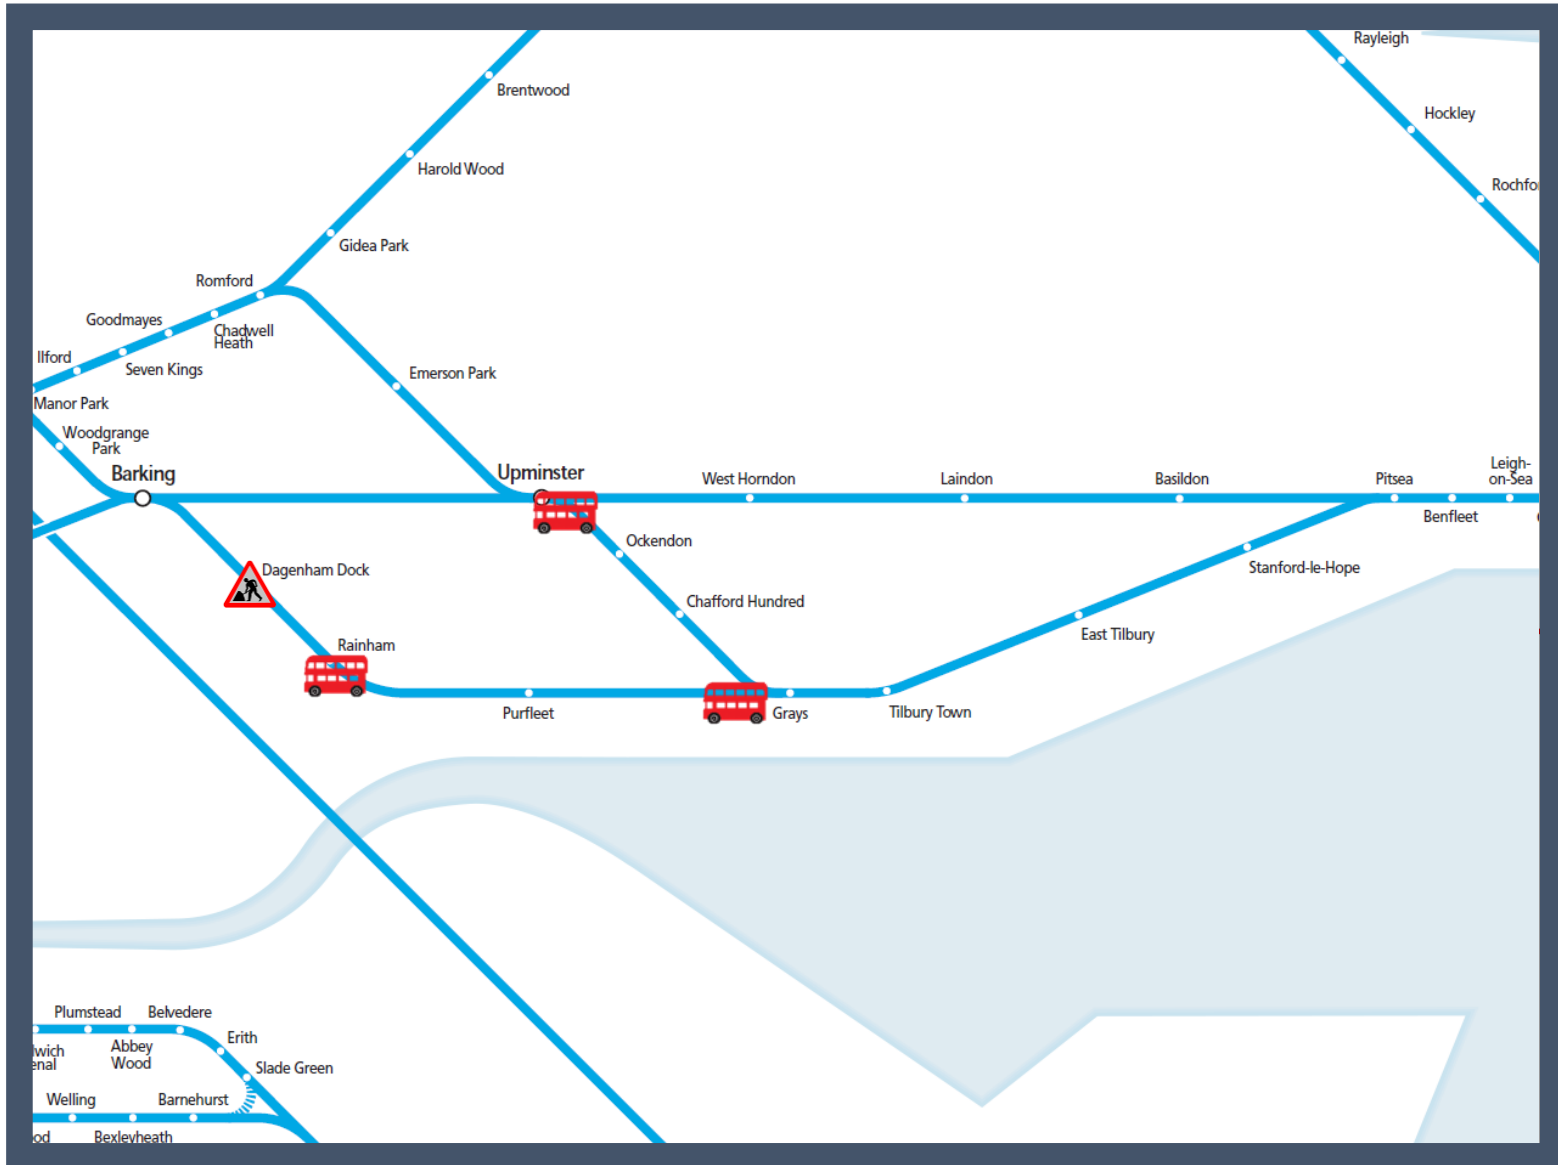

Buses replace trains between Grays and Upminster via Rainham

TOC affected: c2c

Key:

Engineering Works

Bus Replacement Services