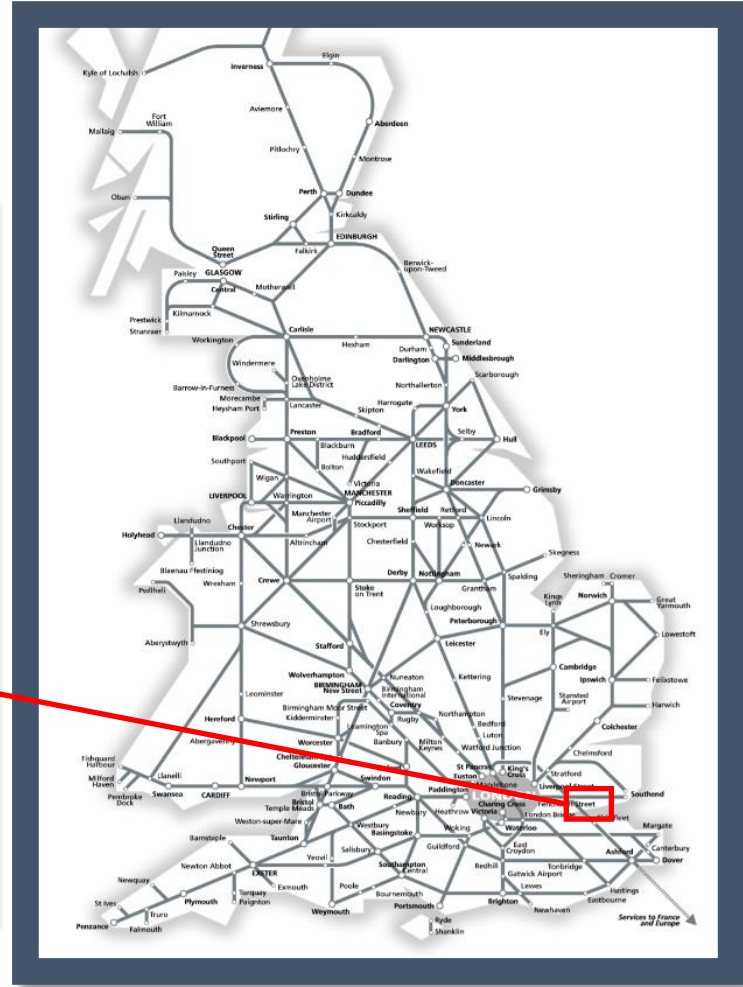

Buses replace trains between Grays and Pitsea via Tilbury Town

TOC affected: c2c

Key:

	Engineering Works
	Bus Replacement Services