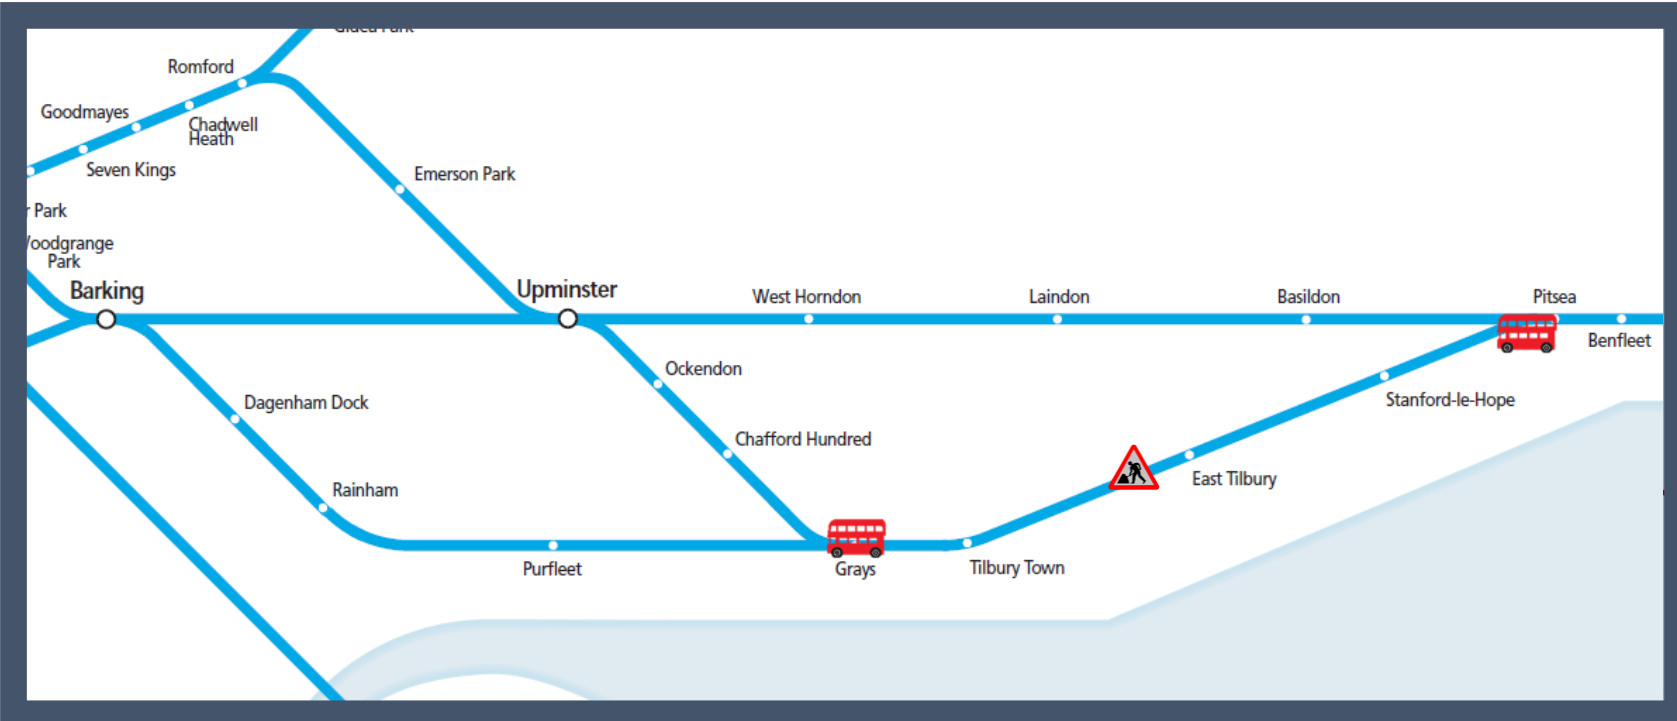

Buses replace trains between Grays and Pitsea via Tilbury Town

TOC affected: c2c

Key:

	Engineering Works
	Bus Replacement Services