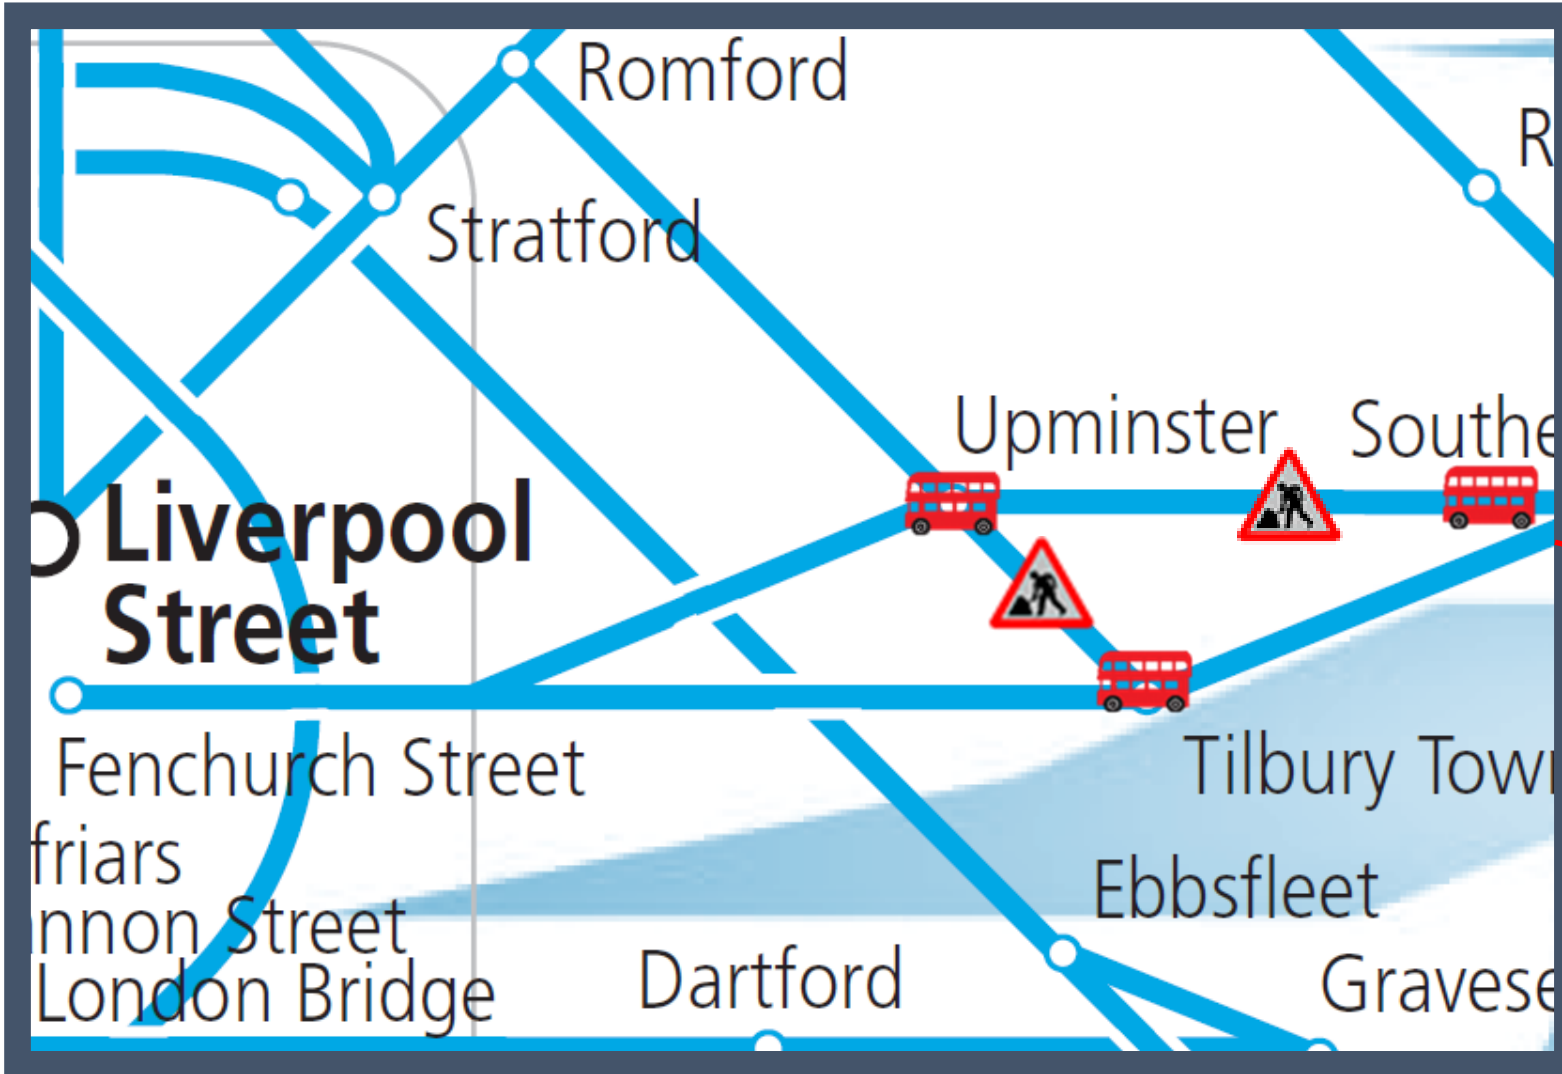

Buses replace trains between Grays / Pitsea and Upminster

TOC affected: c2c

Key:	
	Engineering Works
	Bus Replacement Services