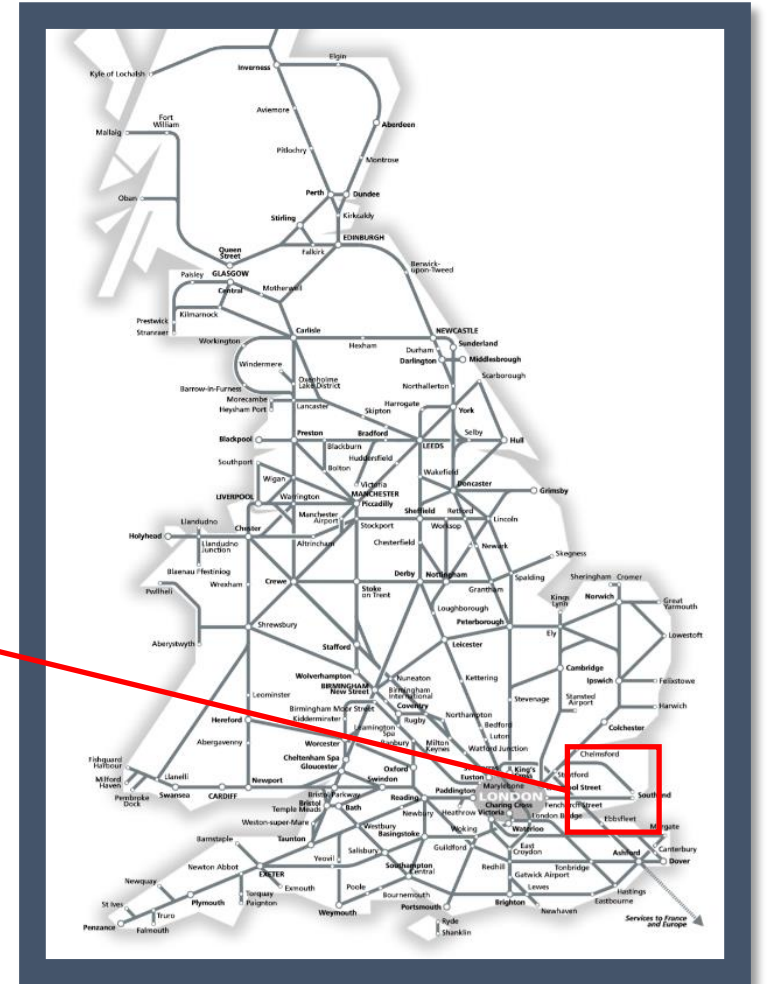

Buses replace trains between Grays / Pitsea and Upminster

TOC affected: c2c

Key:	
	Engineering Works
	Bus Replacement Services