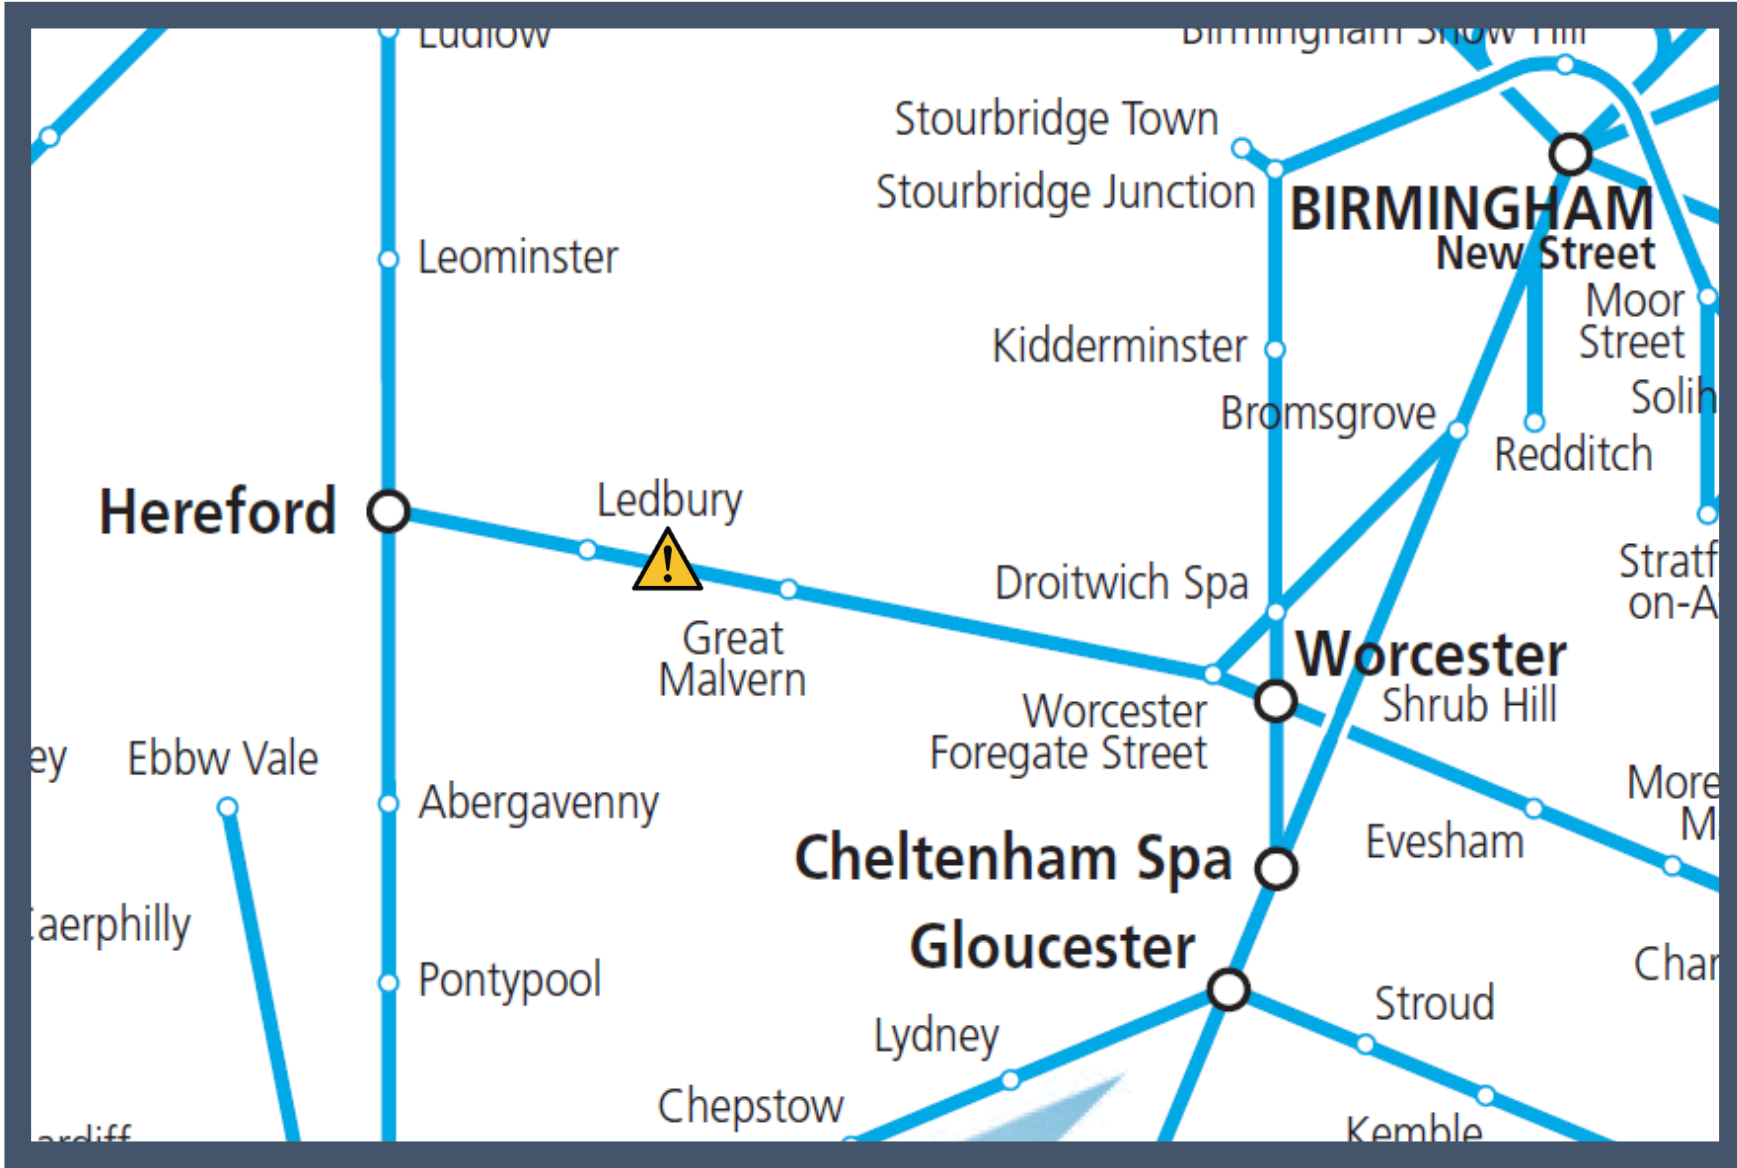

Signalling staff being taken ill between Hereford and Great Malvern

TOC affected: West Midlands Railway

Key:

	Disruption
--	------------