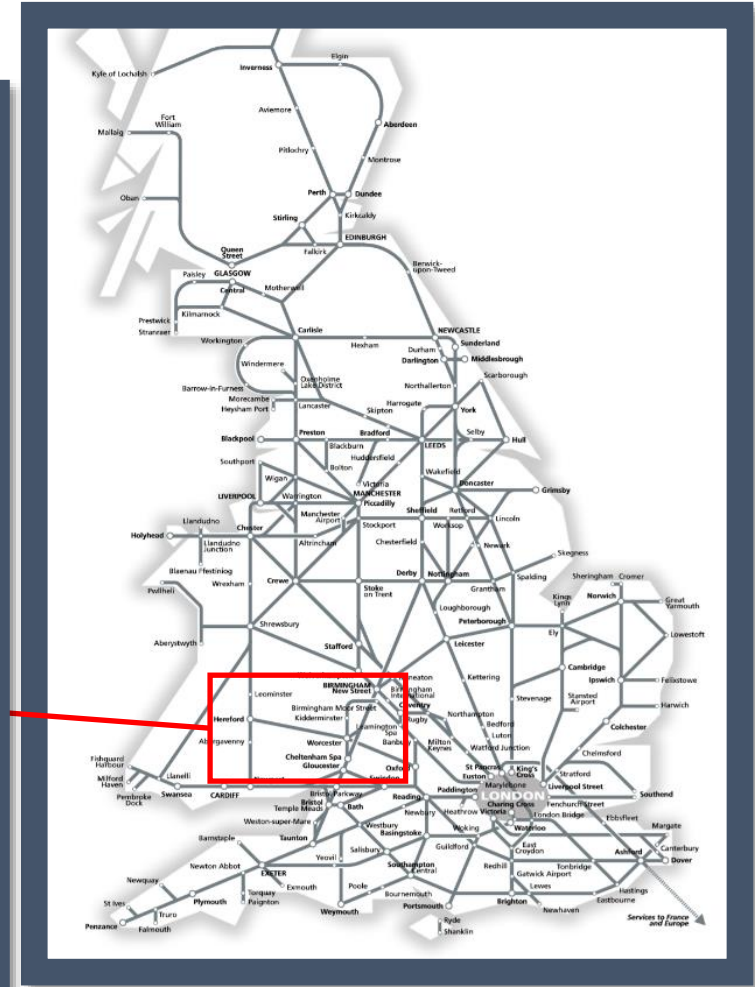

Signalling staff being taken ill between Hereford and Great Malvern

TOC affected: West Midlands Railway

Key:

	Disruption
--	------------