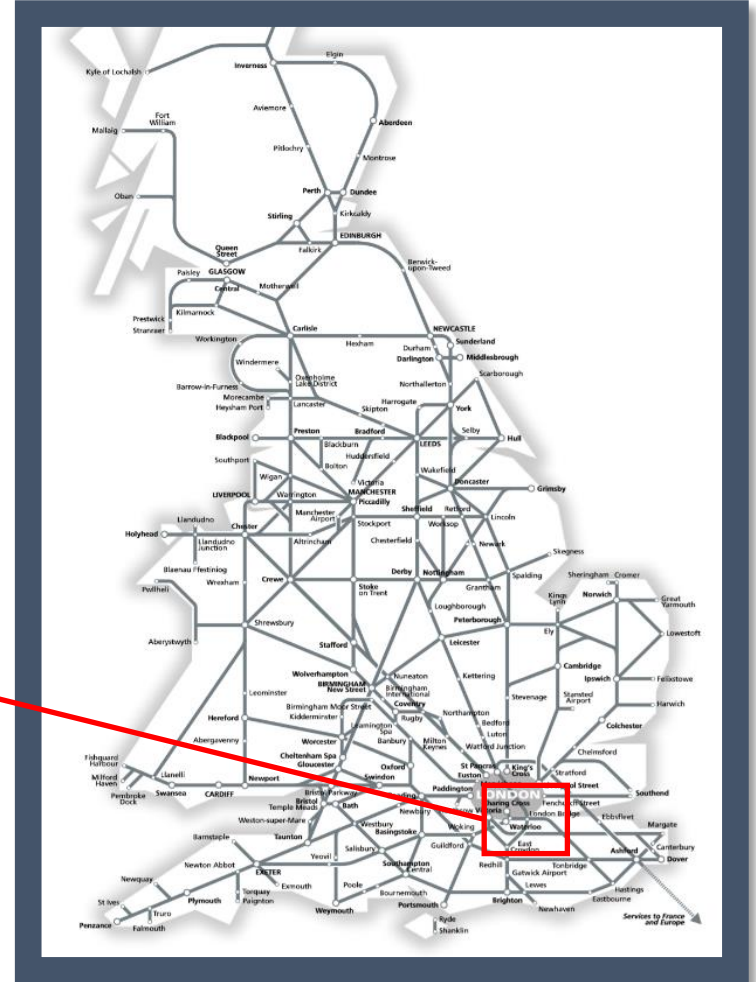

A fault with the signalling system at Grove Park

TOC affected: Southeastern

Key:

	Disruption
--	------------