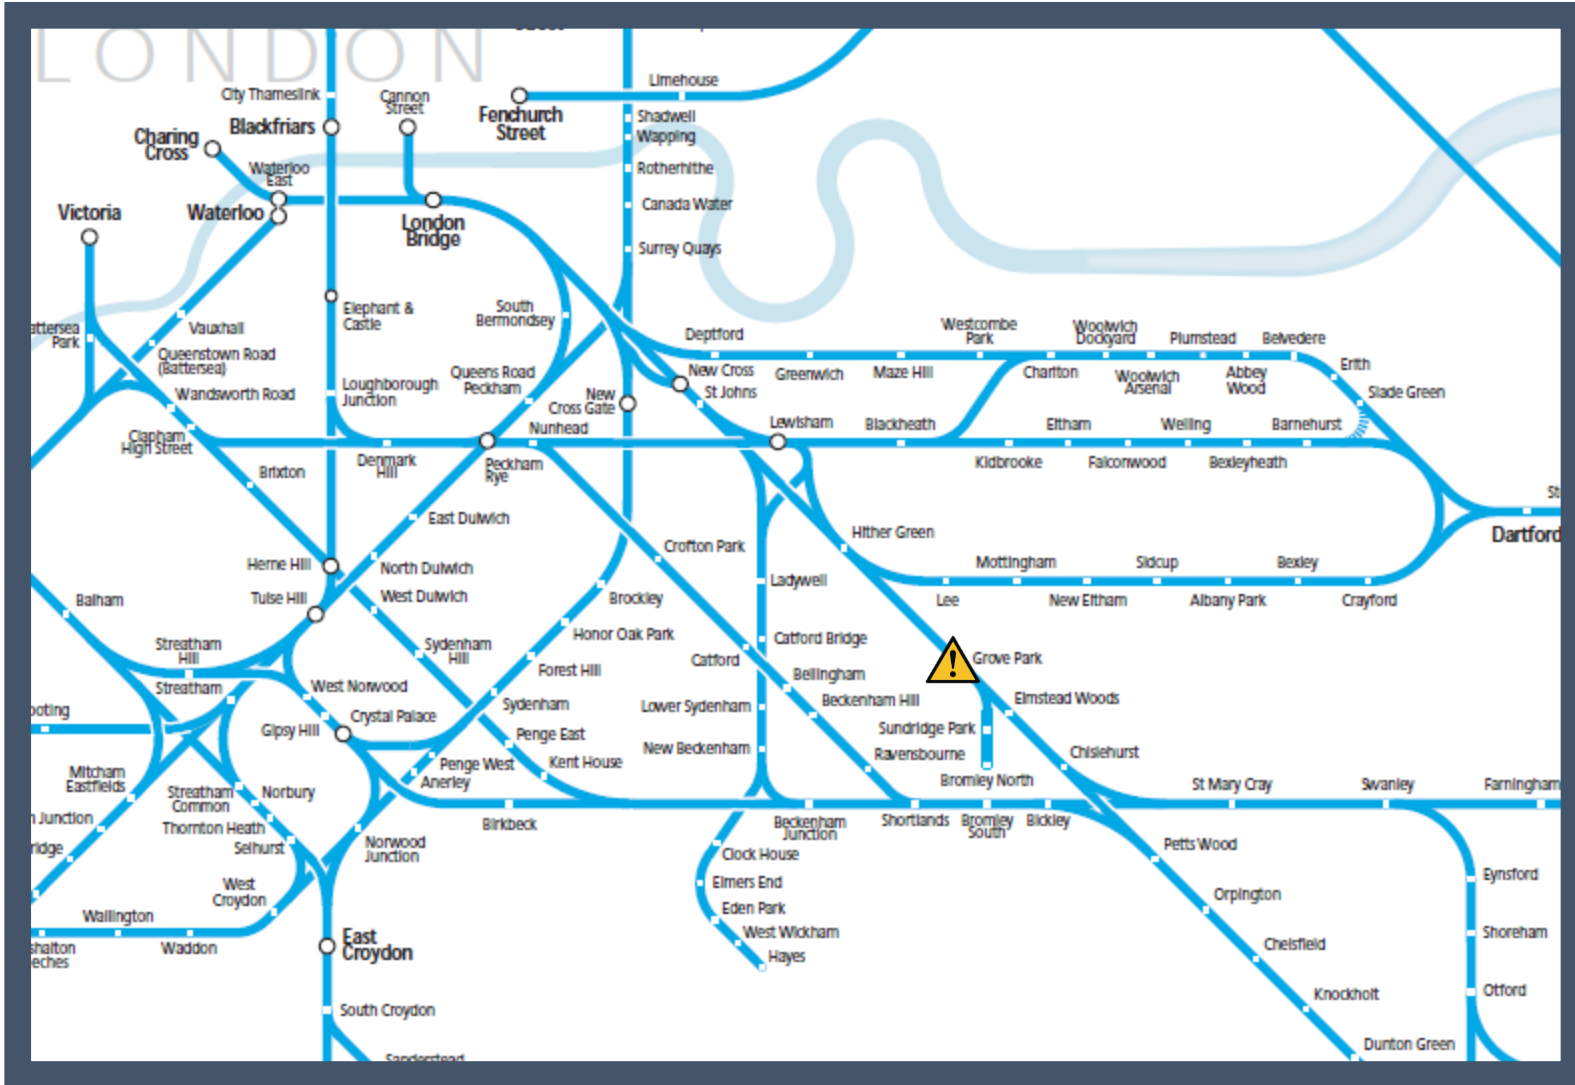

A fault with the signalling system at Grove Park

TOC affected: Southeastern

Key:

	Disruption
--	------------