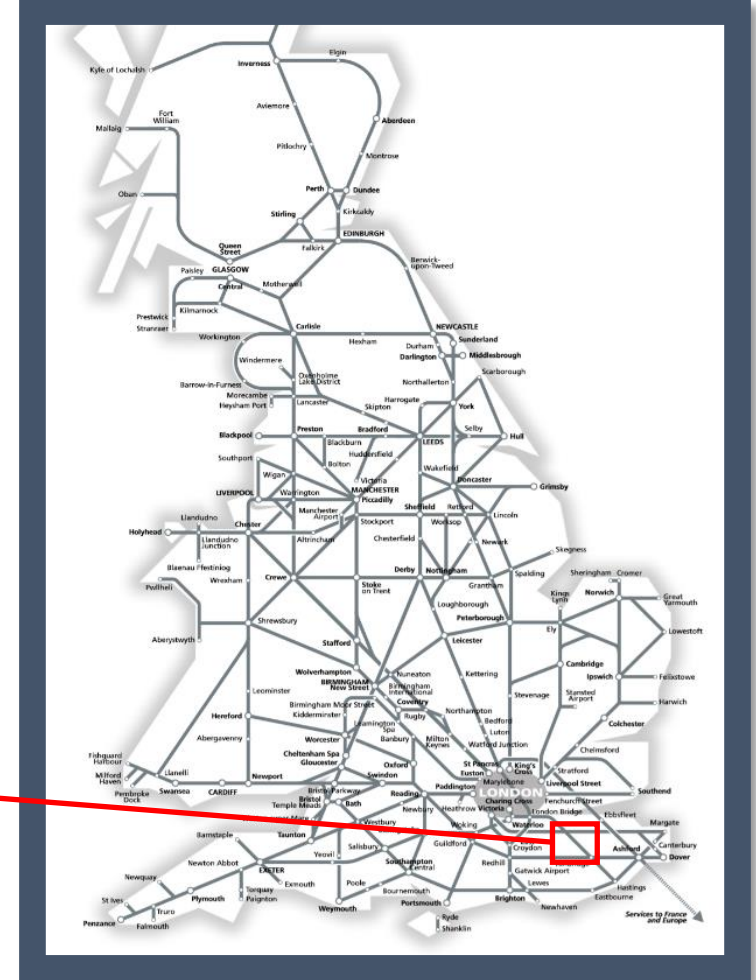

A broken down train between Grove Park and Bromley North

TOC affected: Southeastern

Key:

	Disruption
--	------------