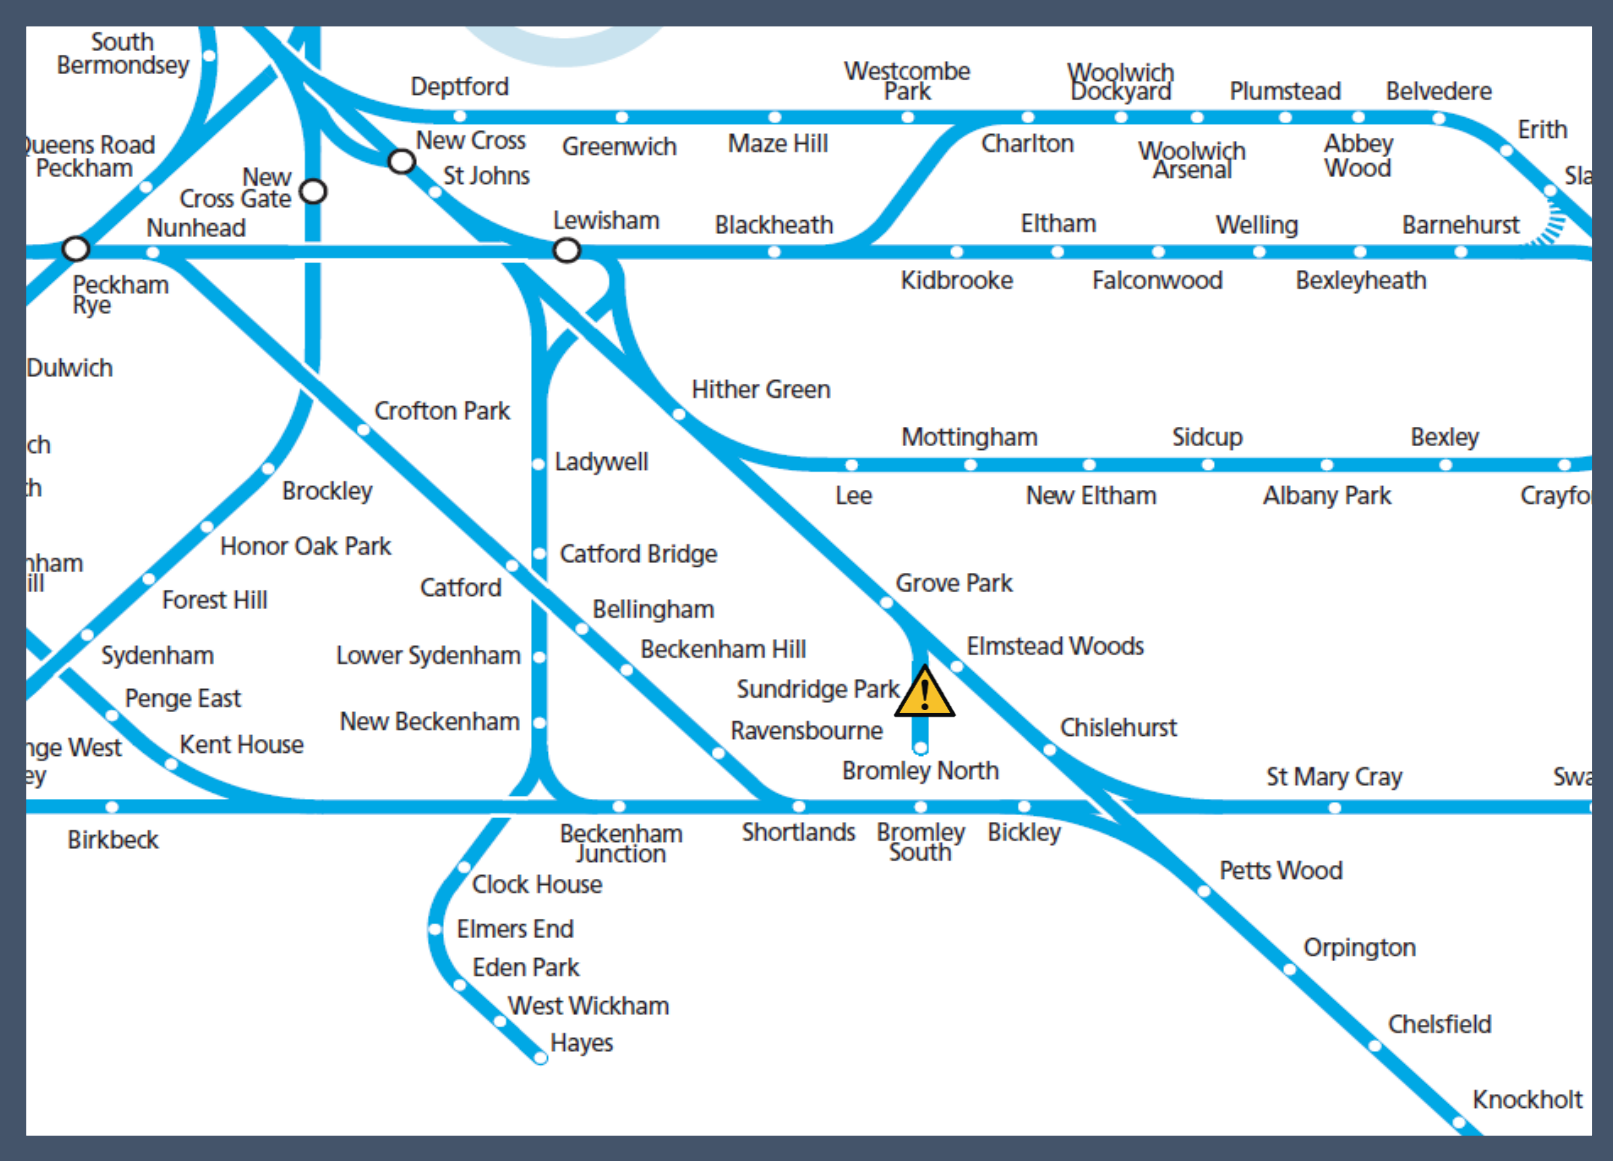

A broken down train between Grove Park and Bromley North

TOC affected: Southeastern

Key:

	Disruption
--	------------