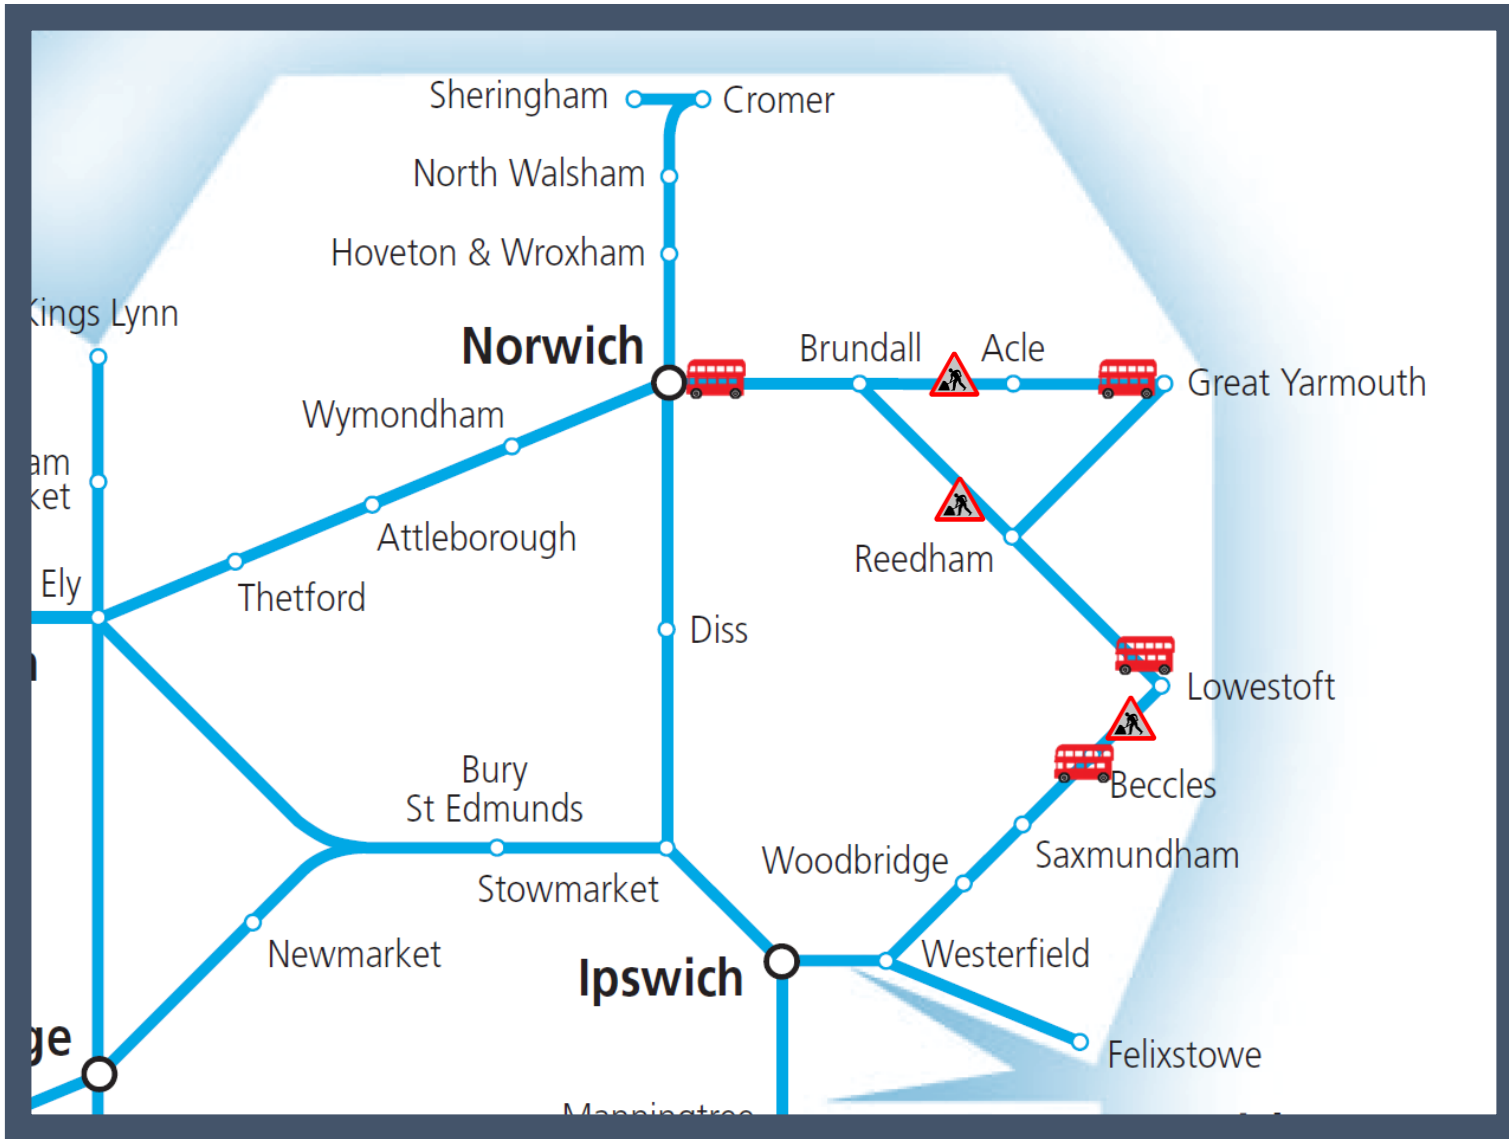

Buses replace trains to / from Great Yarmouth / Lowestoft

TOC affected: Greater Anglia

Key:

	Engineering Works
	Bus Replacement Services