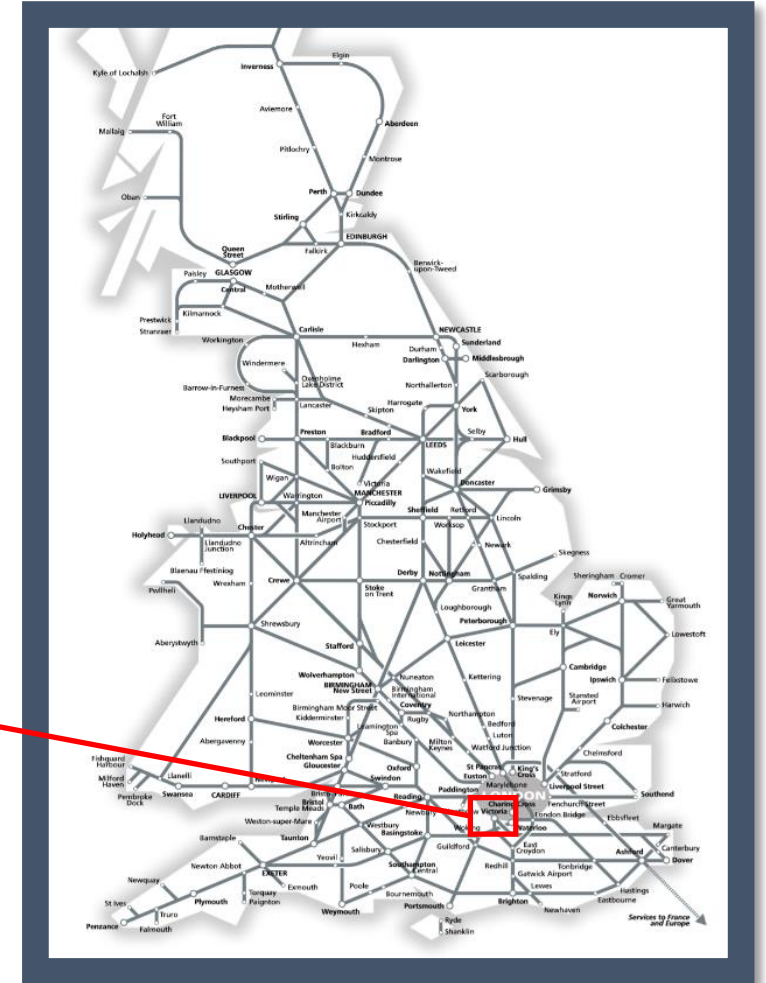

Buses replace trains between Guildford and Clandon / Woking

TOC affected: South Western Railway

Key:

Engineering Works

Bus Replacement Services