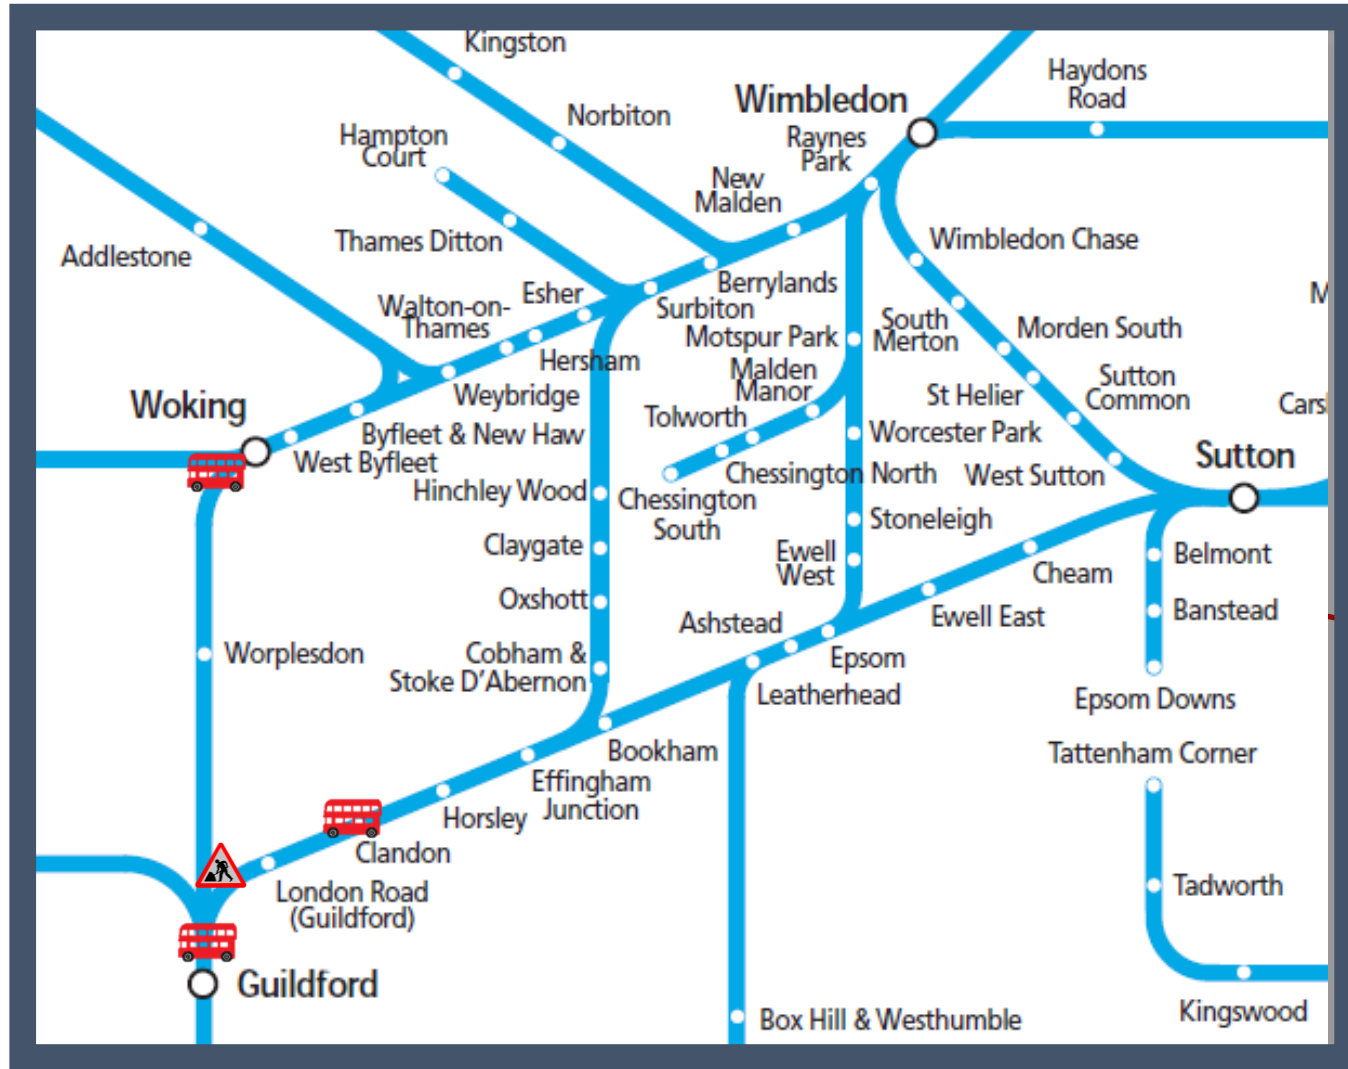

Buses replace trains between Guildford and Clandon / Woking

TOC affected: South Western Railway

Key:

Engineering Works

Bus Replacement Services