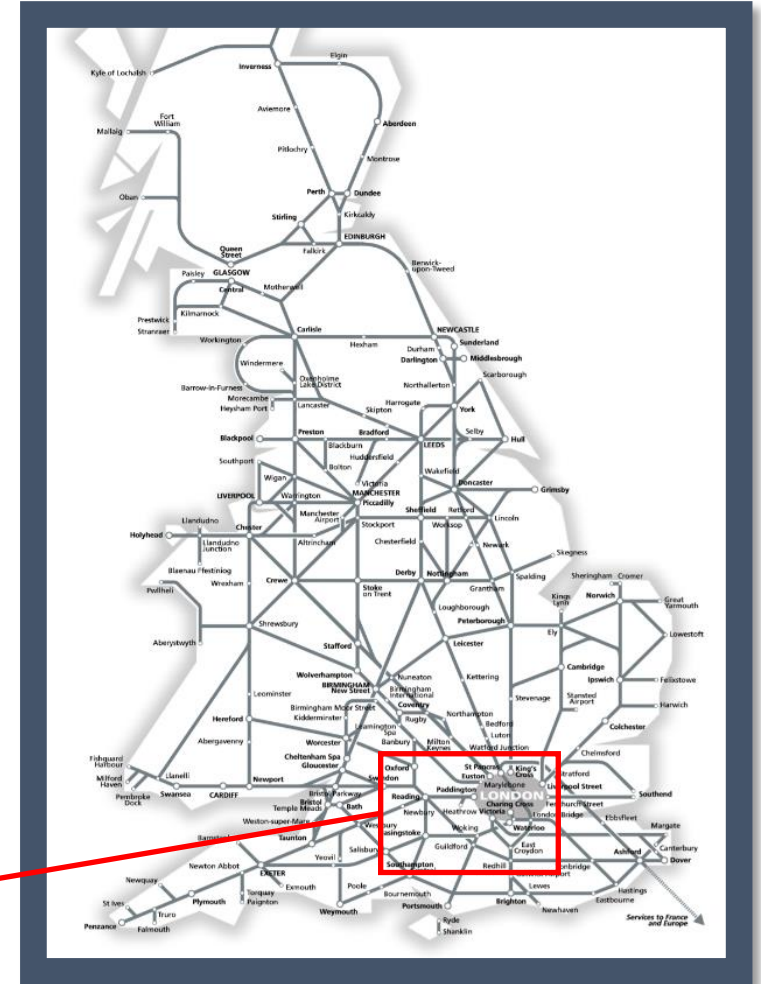

# Amended trains between Reading and Guildford

TOC affected: Great Western Railway

Key:

Engineering Works