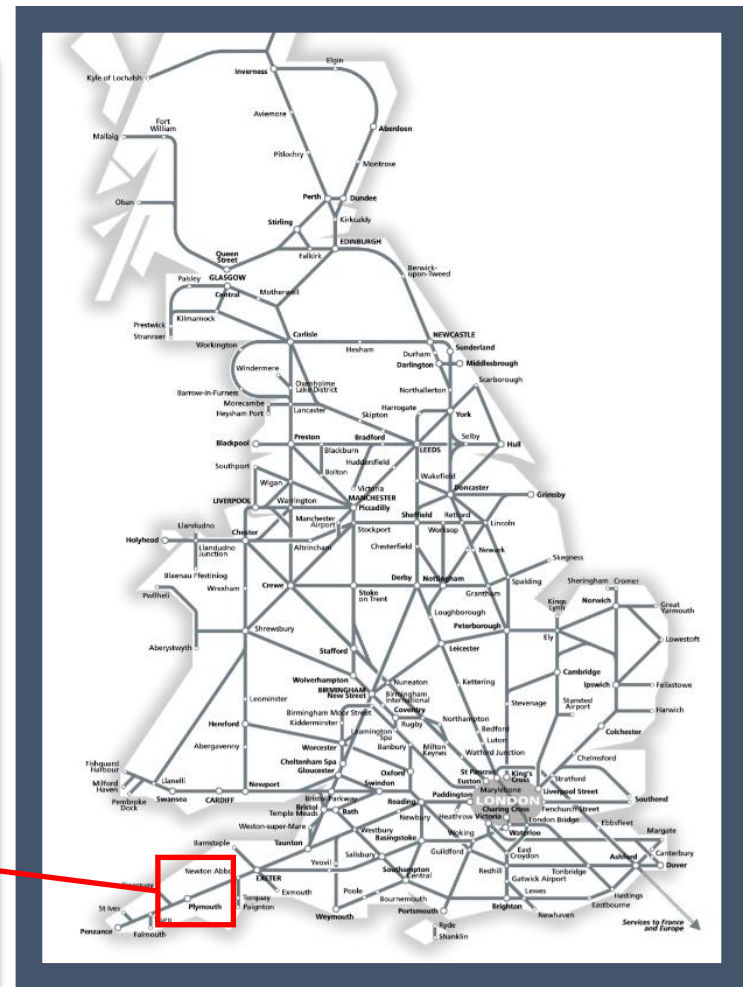

A shortage of train crew between Plymouth and Gunnislake

TOC affected: Great Western Railway

Key:

Disruption