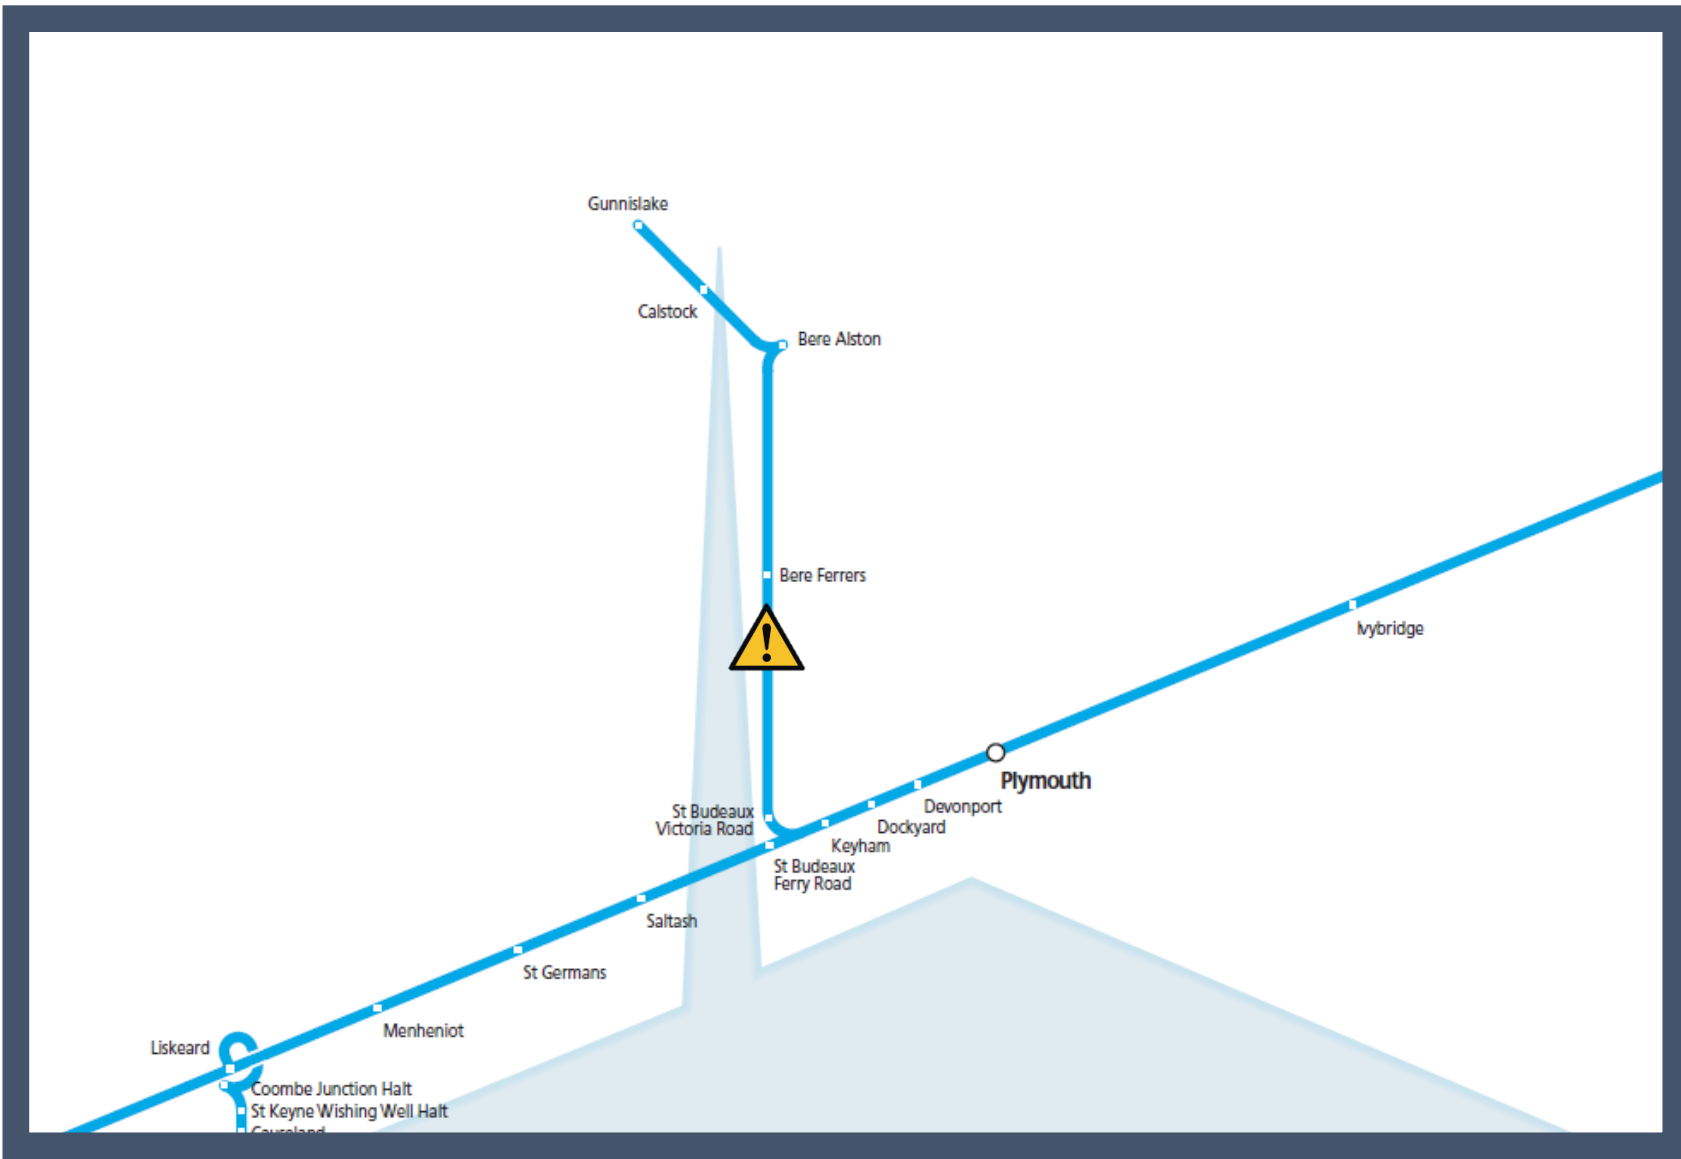

A shortage of train crew between Plymouth and Gunnislake

TOC affected: Great Western Railway

Key:

Disruption