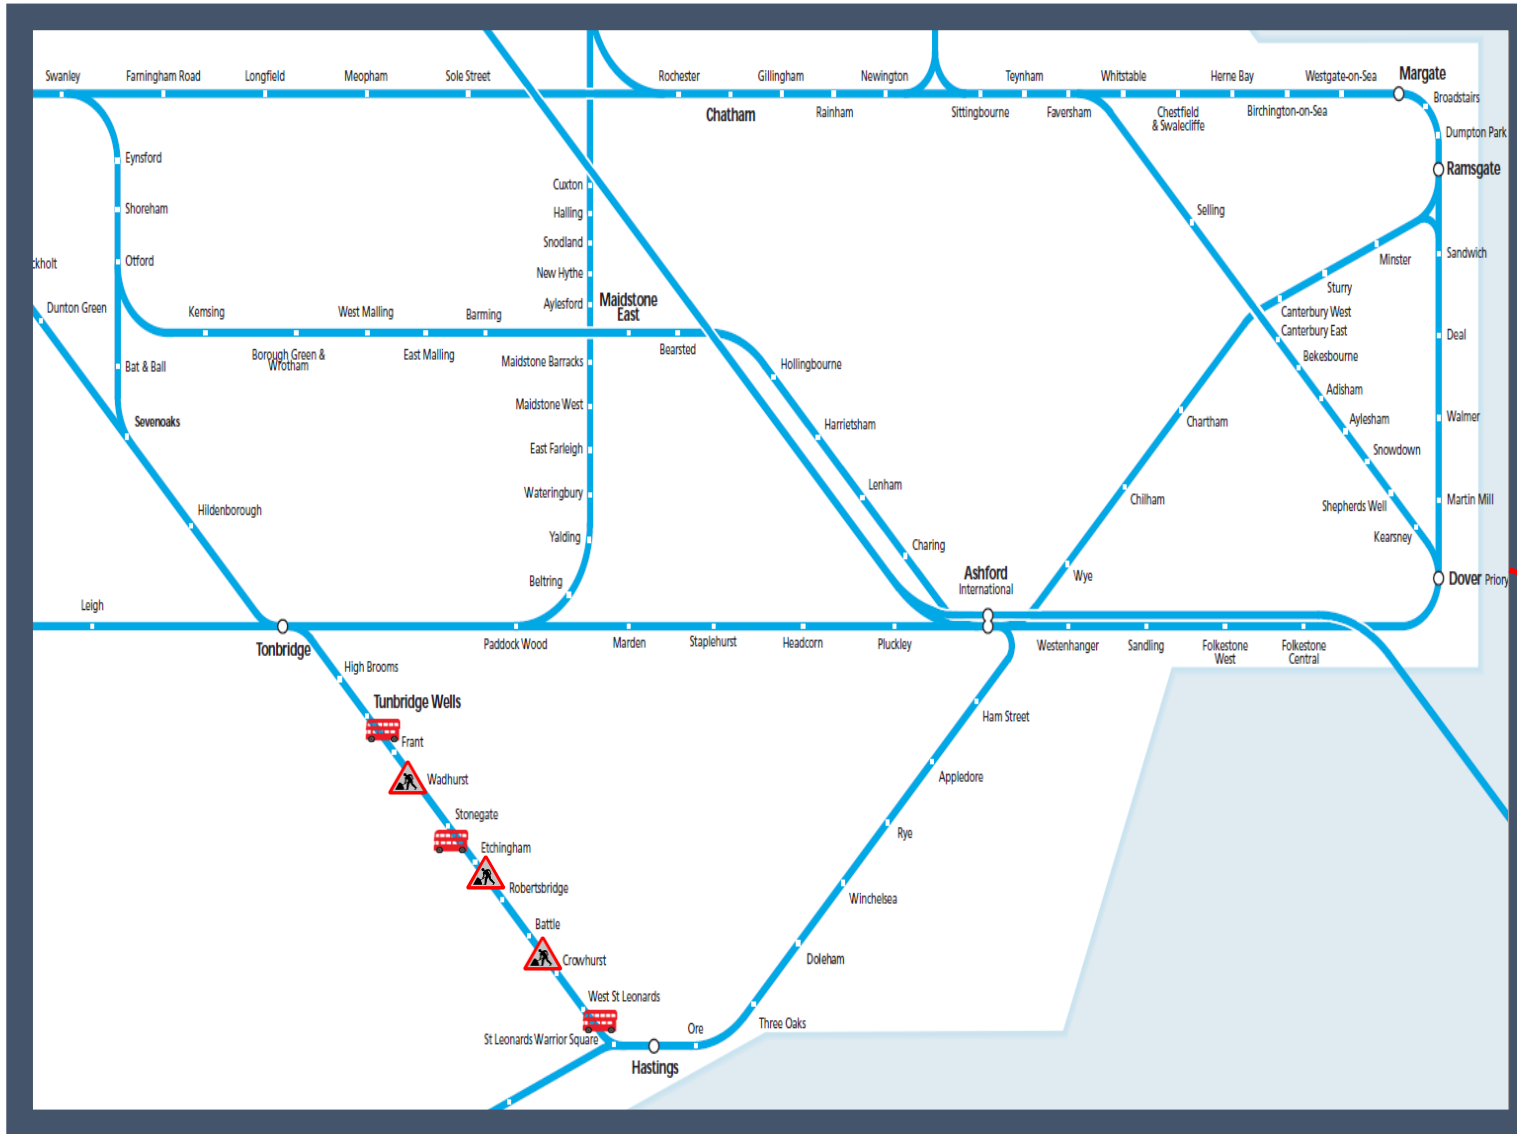

Major Engineering work between Tunbridge Wells and Hastings

TOC affected Southeastern

Key:

- Engineering Works
- Bus Replacement Services