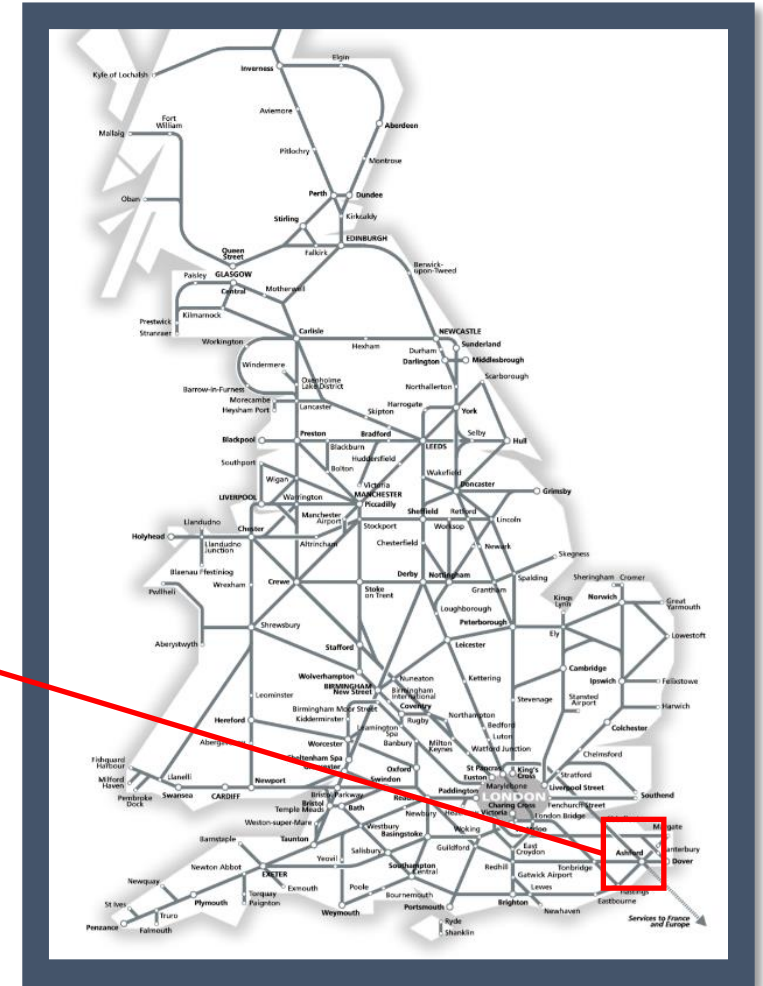

Major Engineering work between Tunbridge Wells and Hastings

TOC affected Southeastern

Key:

- Engineering Works
- Bus Replacement Services