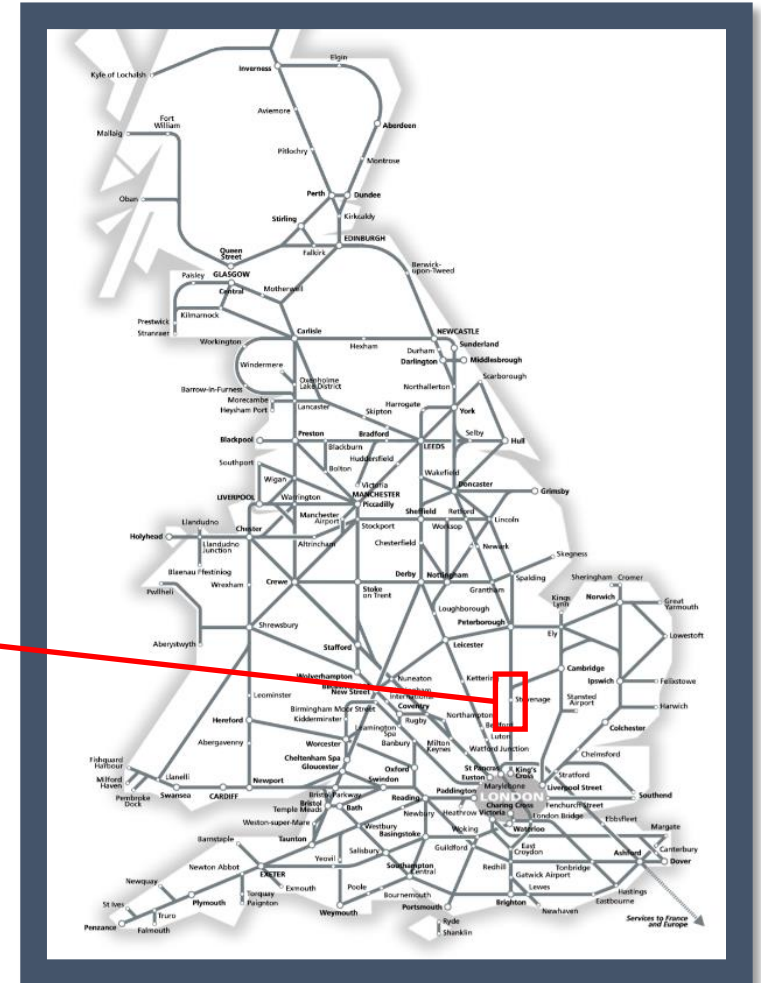

Buses replace trains between Hitchin and Welwyn Garden City / Hertford North

TOCs affected Great Northern, Thameslink

Key:

Engineering Works

Bus Replacement Services