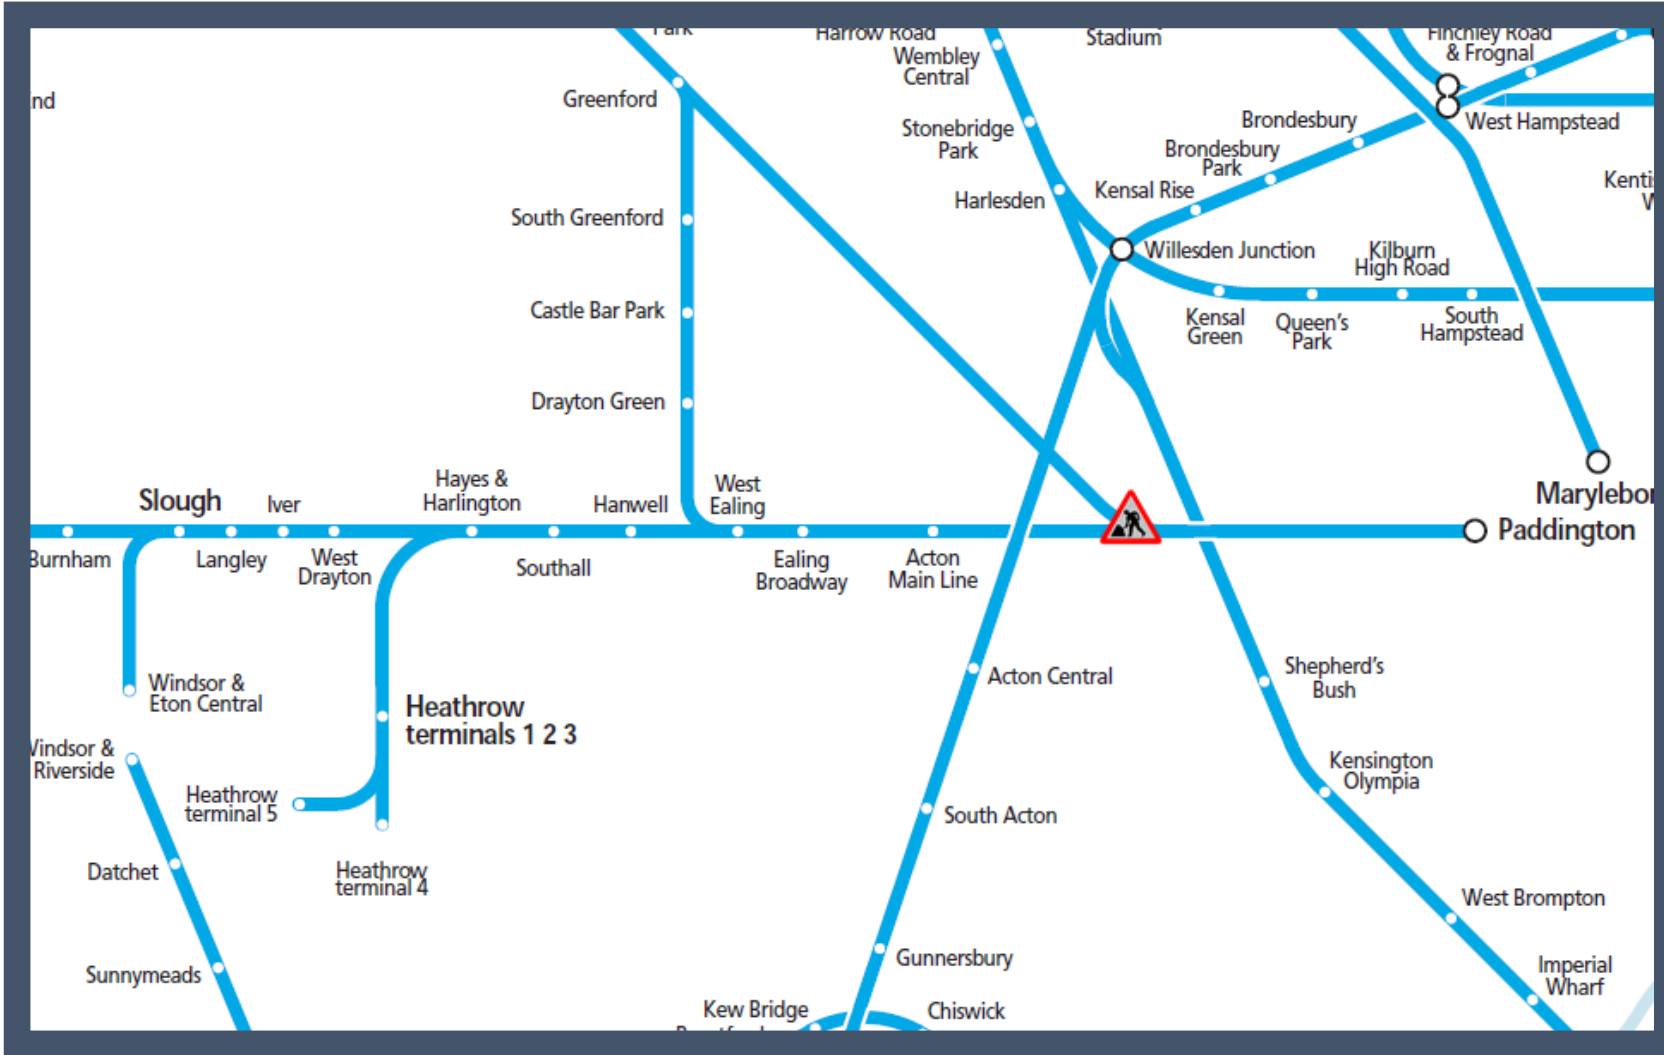

Amended evening Heathrow Express services

TOC affected: Heathrow Express

Key:

Engineering Works