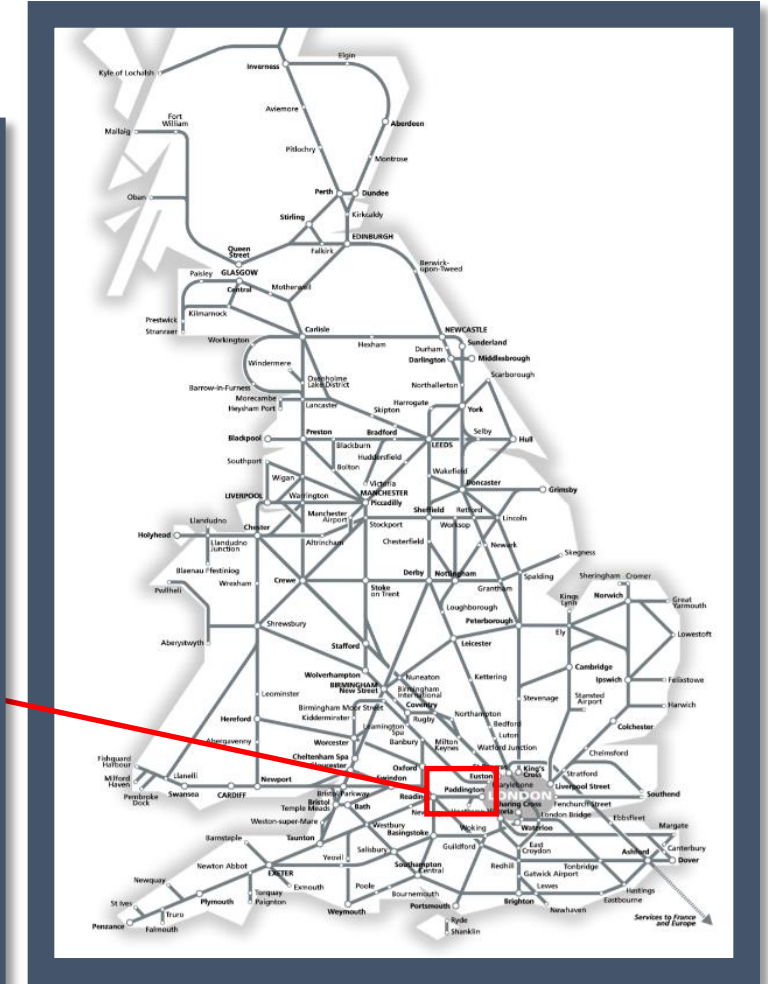

Amended evening Heathrow Express services

TOC affected: Heathrow Express

Key:

Engineering Works