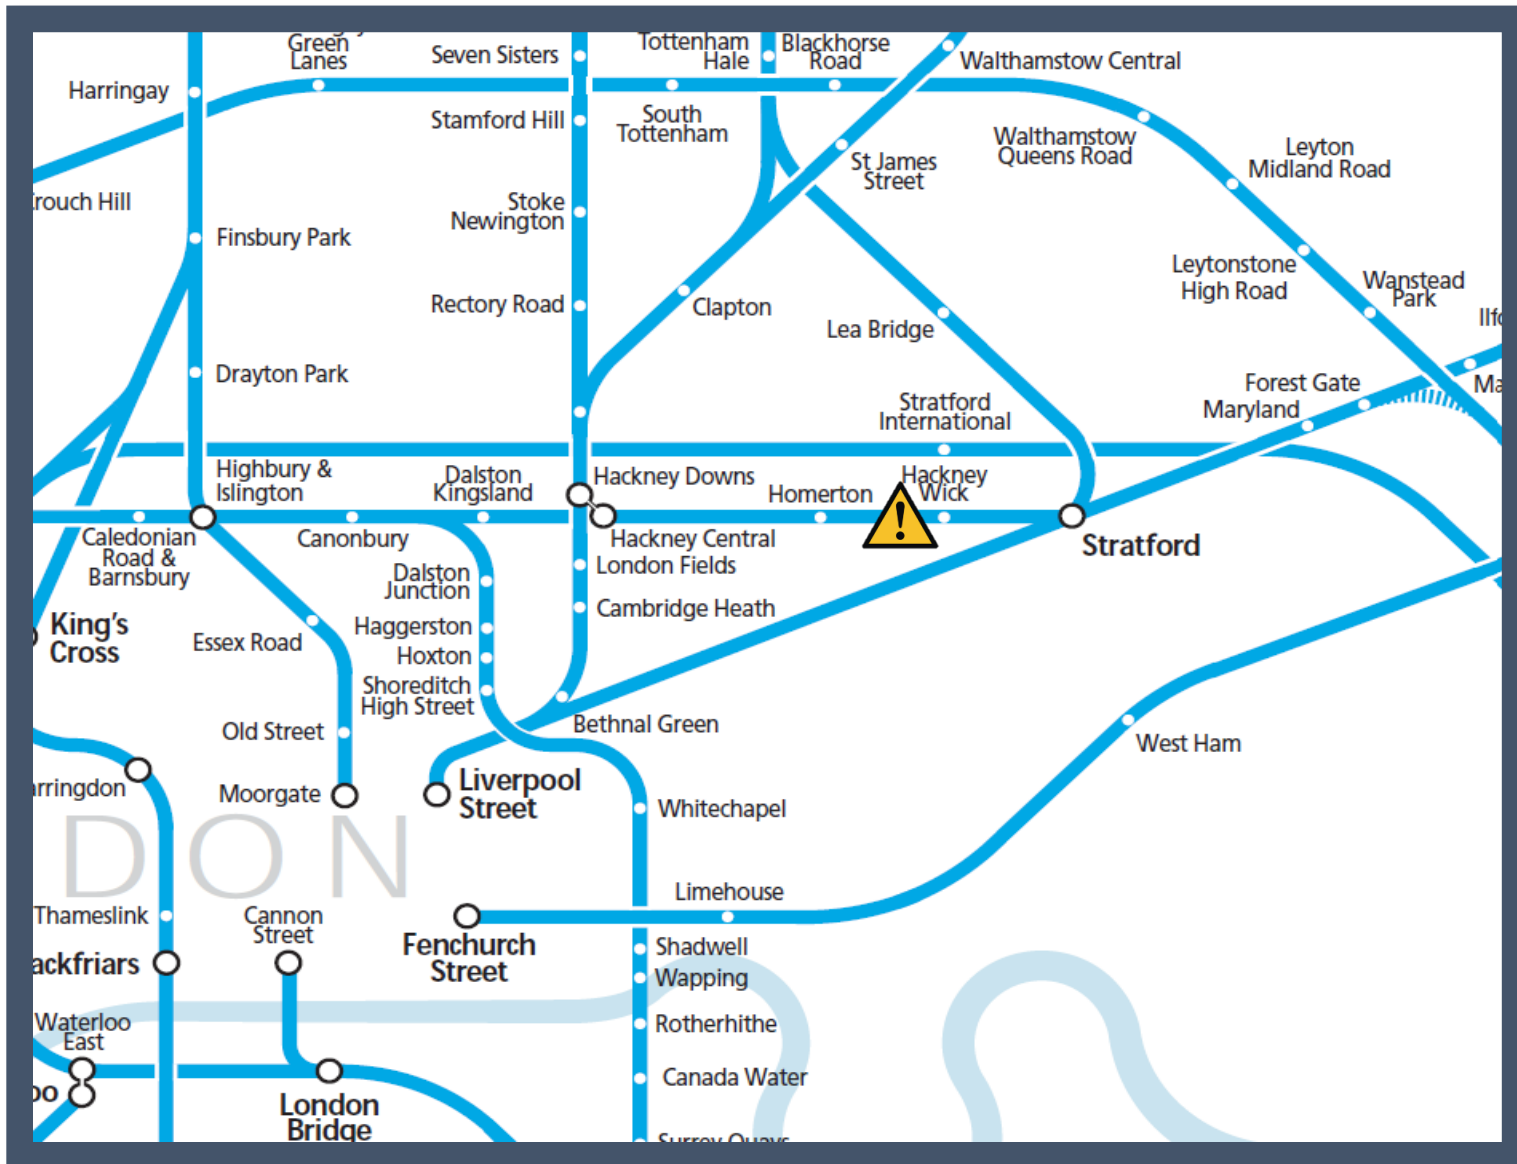

An operational incident between Stratford and Gospel Oak TOC affected: London Overground

Key:

Disruption