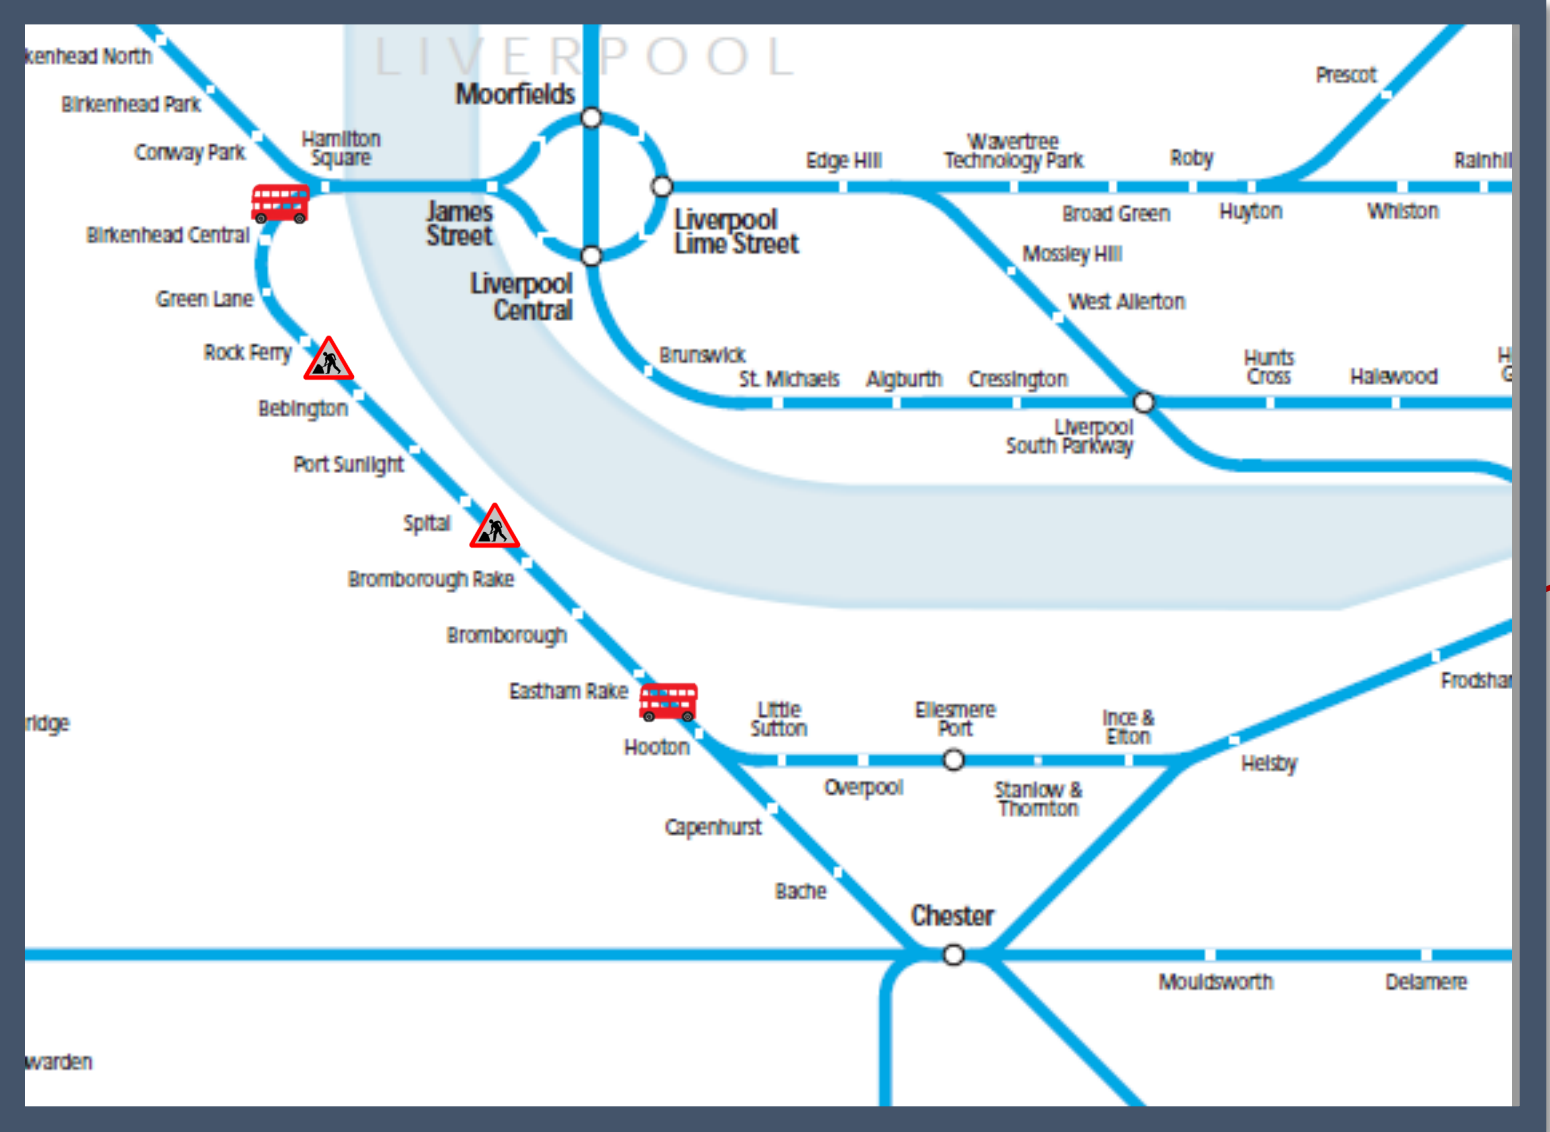

Buses replace trains between Hamilton Square and Hooton

TOC affected: Merseyrail

Key:

	Engineering Works
	Bus Replacement Services