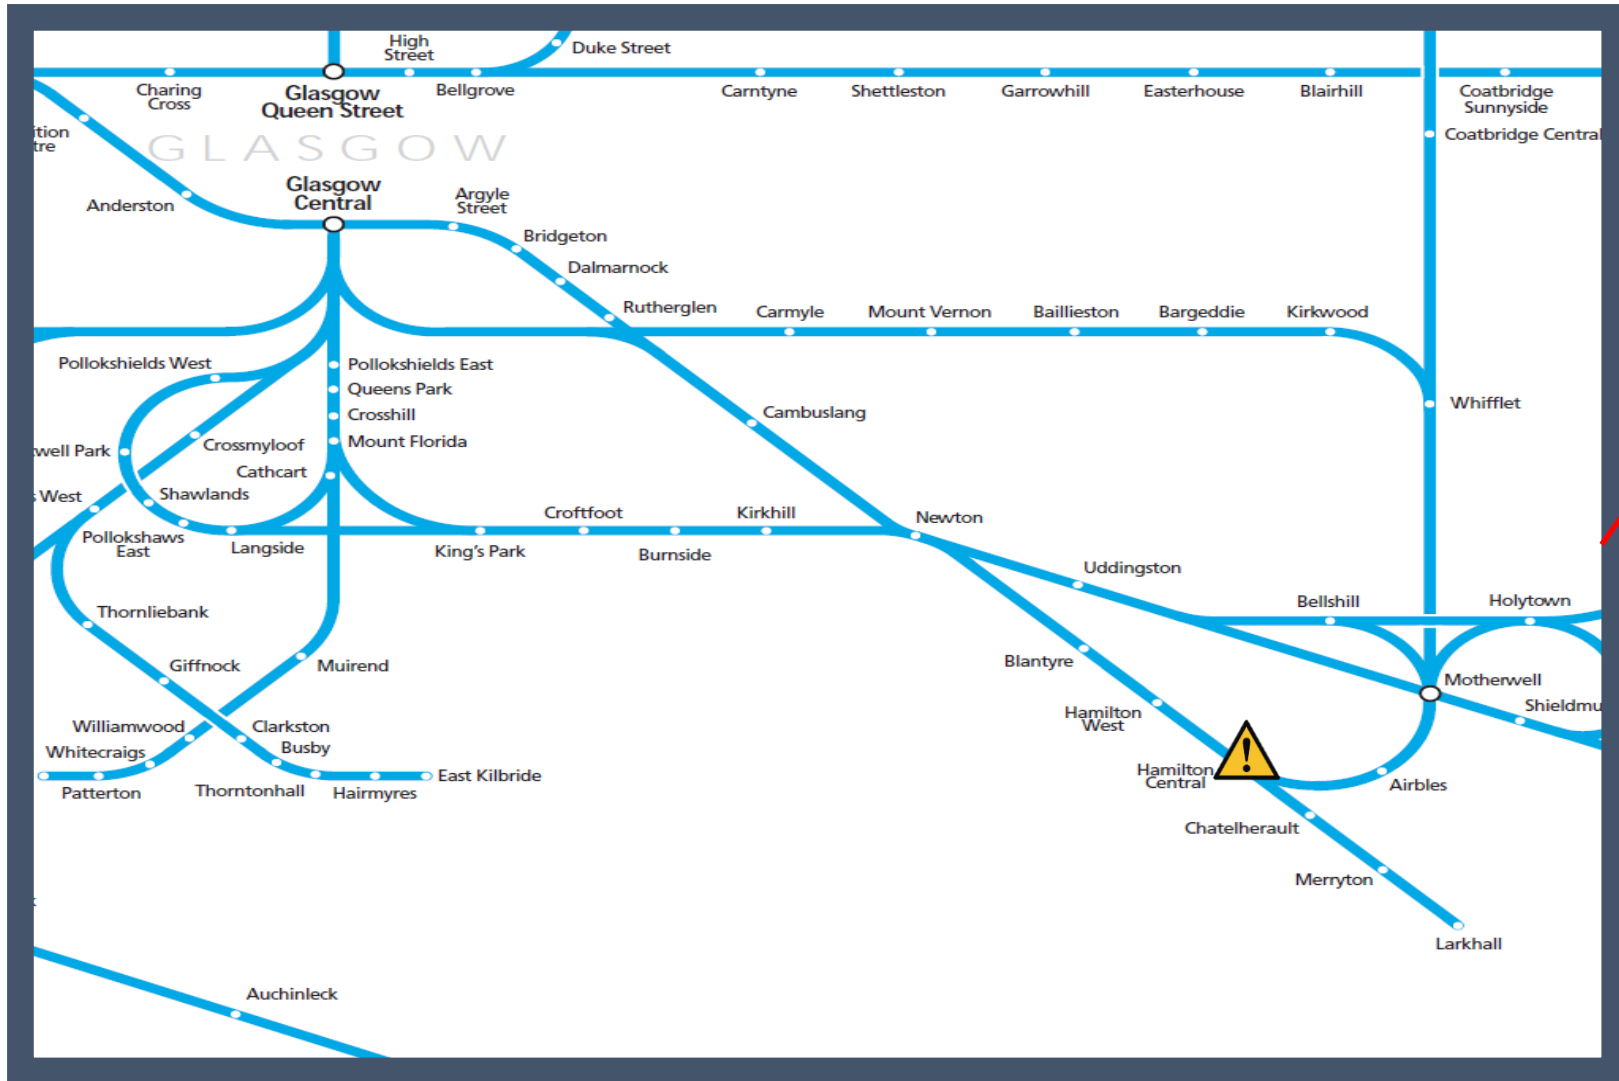

# A fault with the signalling system at Hamilton Central

TOC affected: ScotRail

Key:

Disruption