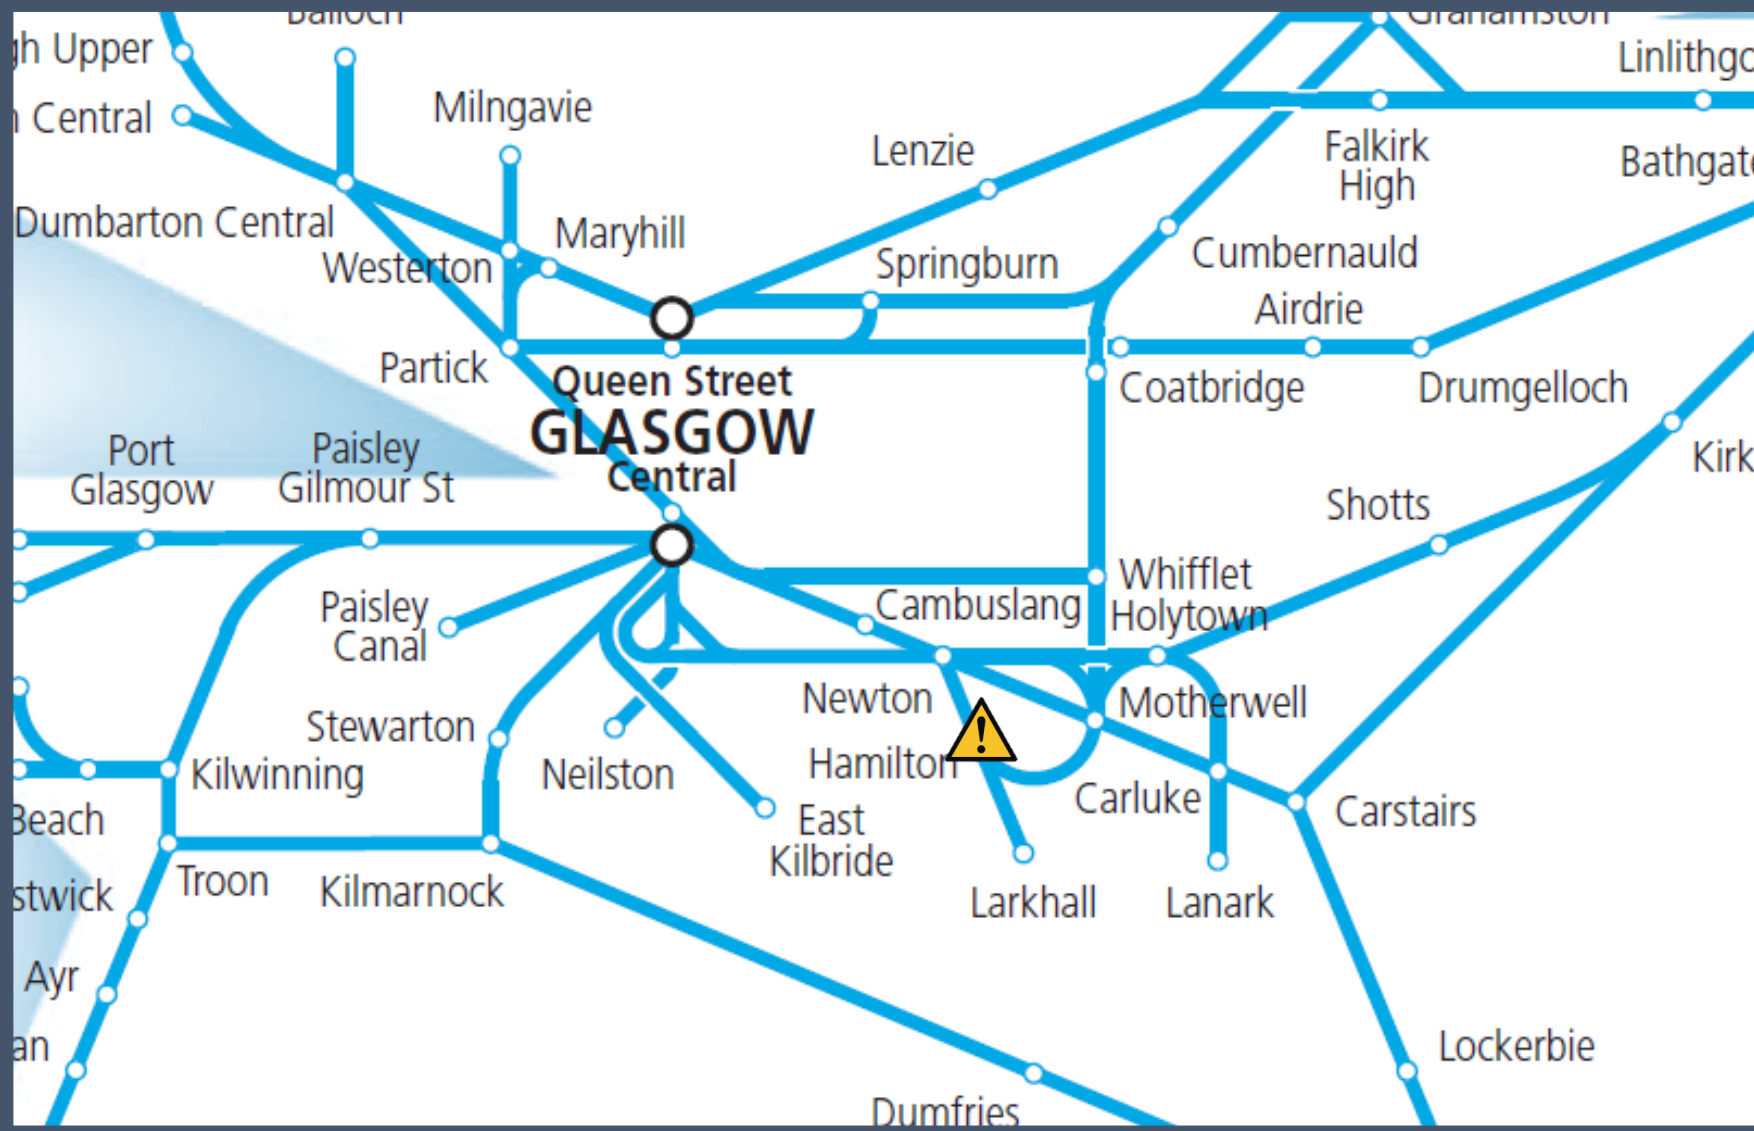

Emergency services dealing with an incident between Hamilton Central and Airbles

TOC affected: ScotRail

Key:

	Disruption
---	------------